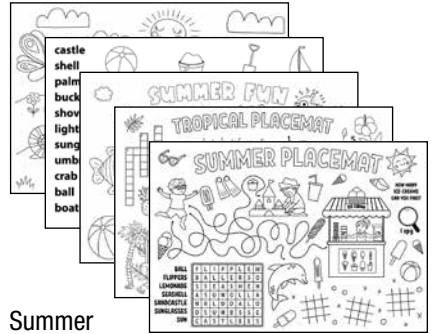

Alligators

Dinosaurs

Your Child's Drawing

CHILDREN'S COLLECTION - PLACEMATS

Dump Truck

Cement Truck

Excavator

Baby Carriage - Pink

Baby Carriage - Blue

Stegosaurus

Triceratops - Peach

Triceratops - Red

Princess Carriage - Blue

Princess Carriage - Pink

CHILDREN'S COLLECTION - PLACEMATS

Mardi Gras Activity

Mardi Gras Masks

Easter

Summer

Halloween

Thanksgiving

Entertain the Kids and Adults at your holiday gathering with these fun and festive placemats you color yourself! These can be used for tableside entertainment or an activity to do before guests arrive. They come padded 25 sheets per pad with 5 different designs.