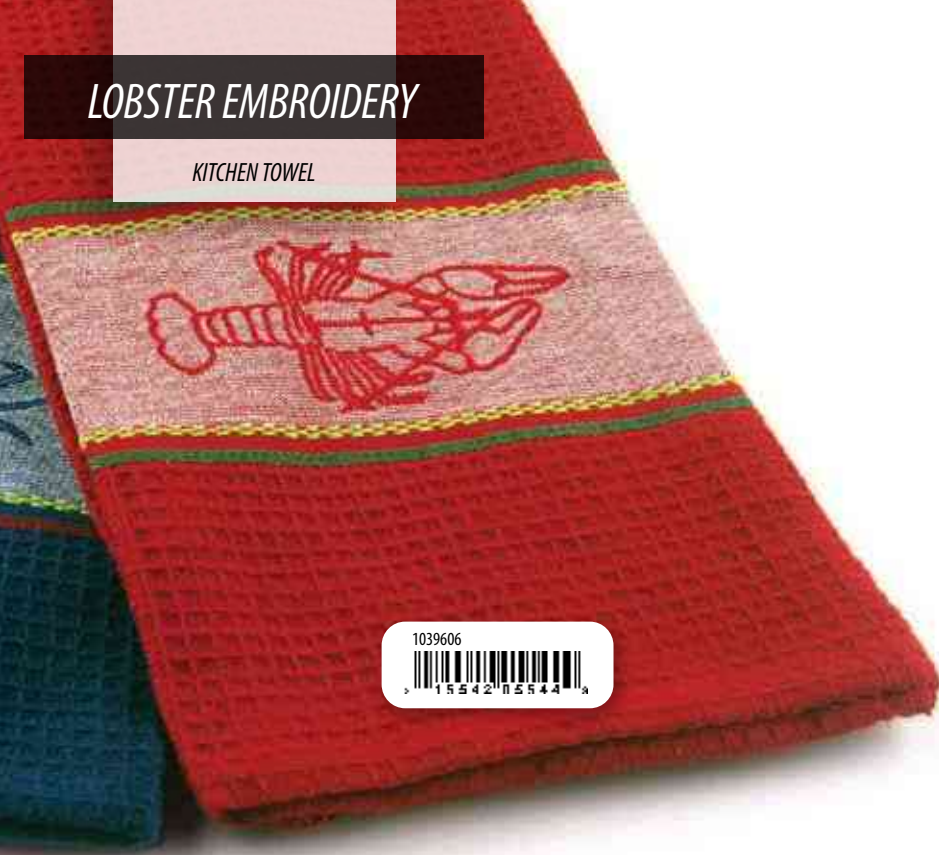

KITCHEN TOWEL

TIDAL POOL

KITCHEN TOWEL

NEW!

CRAB EMBROIDERY

KITCHEN TOWEL

1039754

LOBSTER EMBROIDERY

KITCHEN TOWEL

1039606

CATCH OF THE DAY SAILBOATS SEAFARER SIGNAL FLAGS

KITCHEN TOWELS

CATCH OF THE DAY

1042504

SAILBOATS

1042404