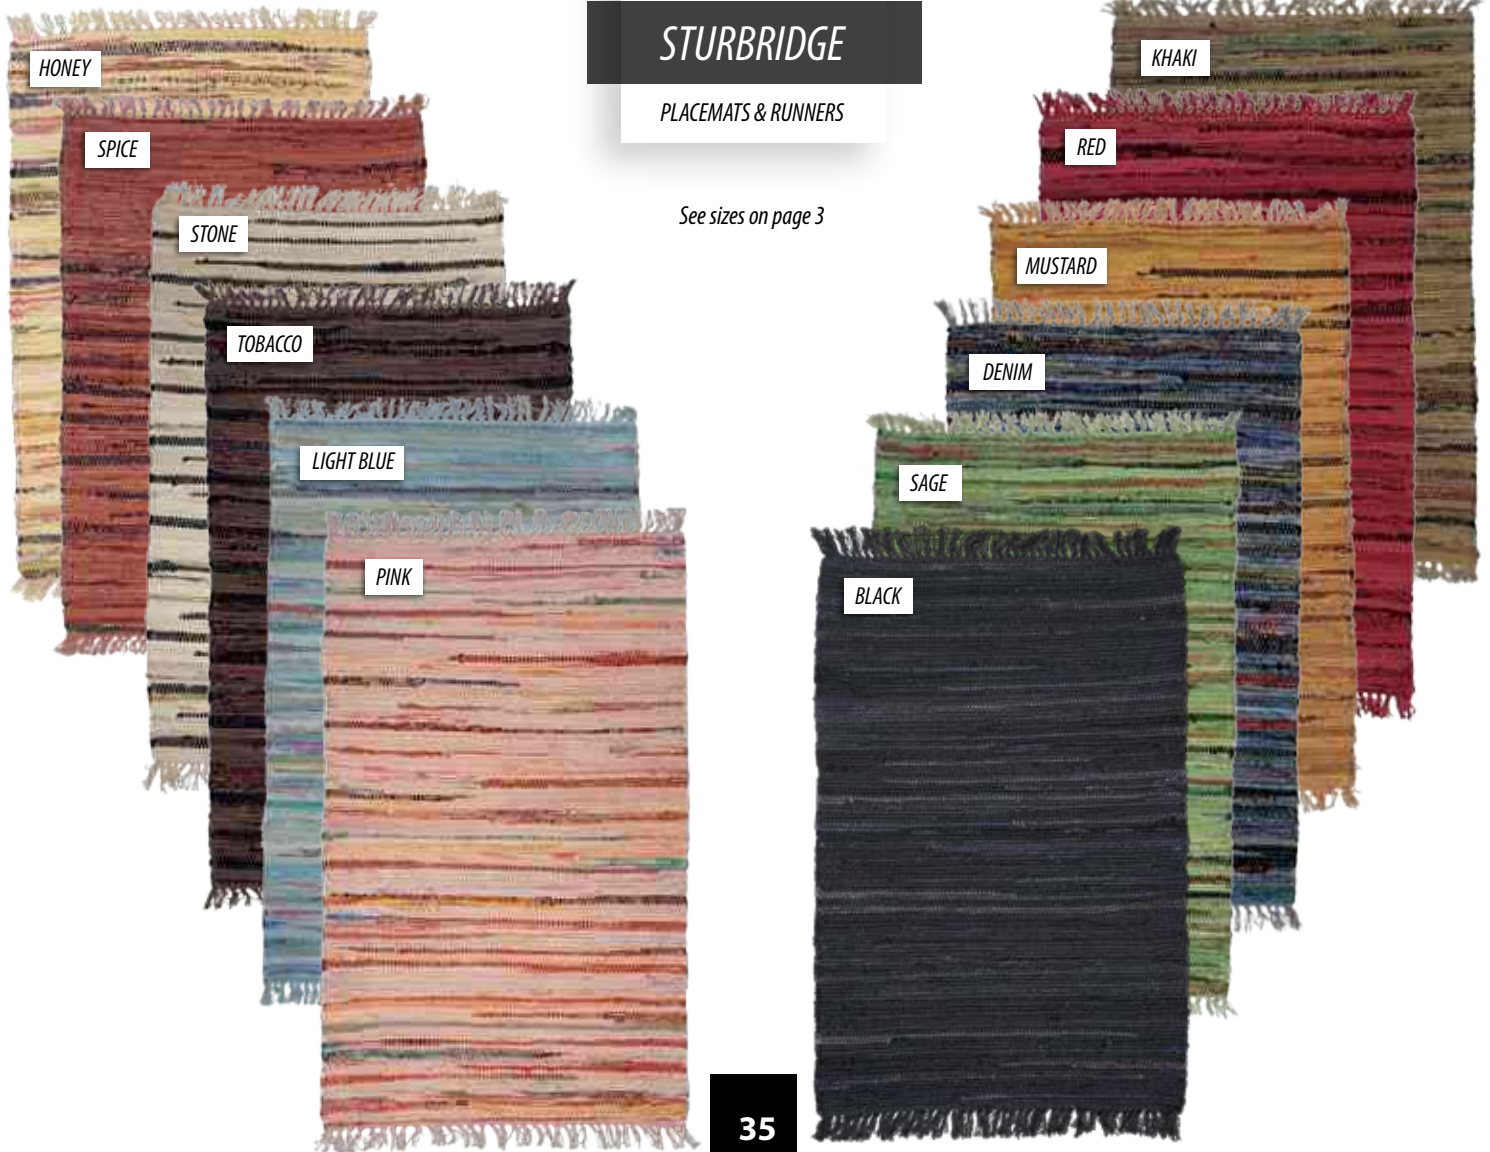

STURBRIDGE

PLACEMATS & RUNNERS

See sizes on page 3

HONEY

SPICE

STONE

TOBACCO

LIGHT BLUE

PINK

KHAKI

RED

MUSTARD

DENIM

SAGE

BLACK