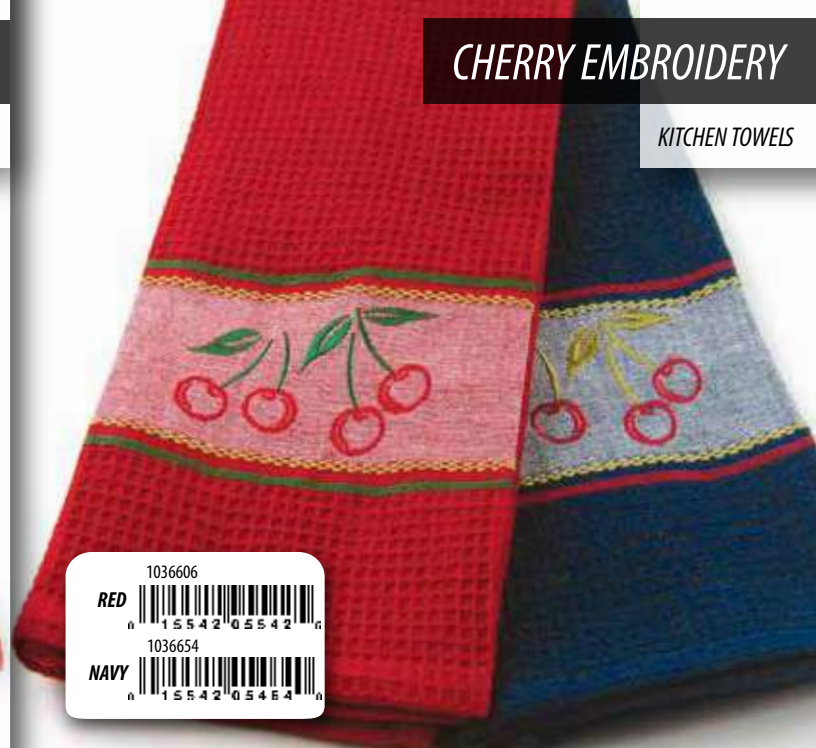

CHERRY EMBROIDERY

KITCHEN TOWELS