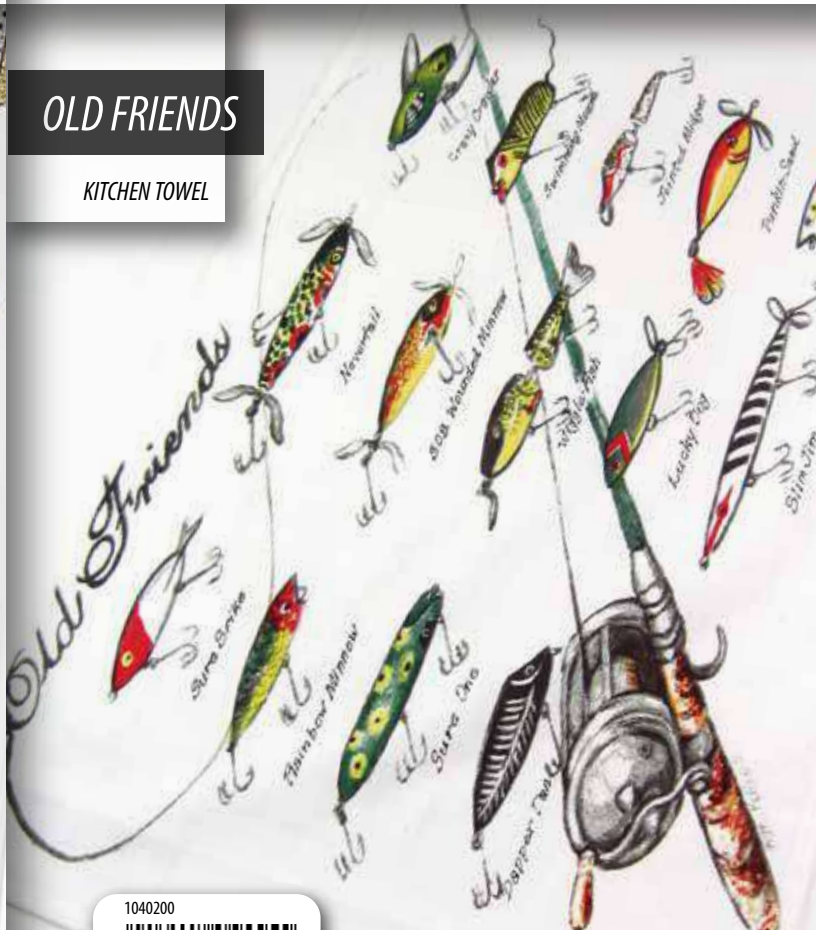

# SWIMMING TROUT

KITCHEN TOWEL

NEW!

1038011

0 15542 00033 4

# OLD FRIENDS

KITCHEN TOWEL

1040200

0 15542 05555 2

DAIRY FARM

KITCHEN TOWEL

CHICKEN FEED

KITCHEN TOWEL