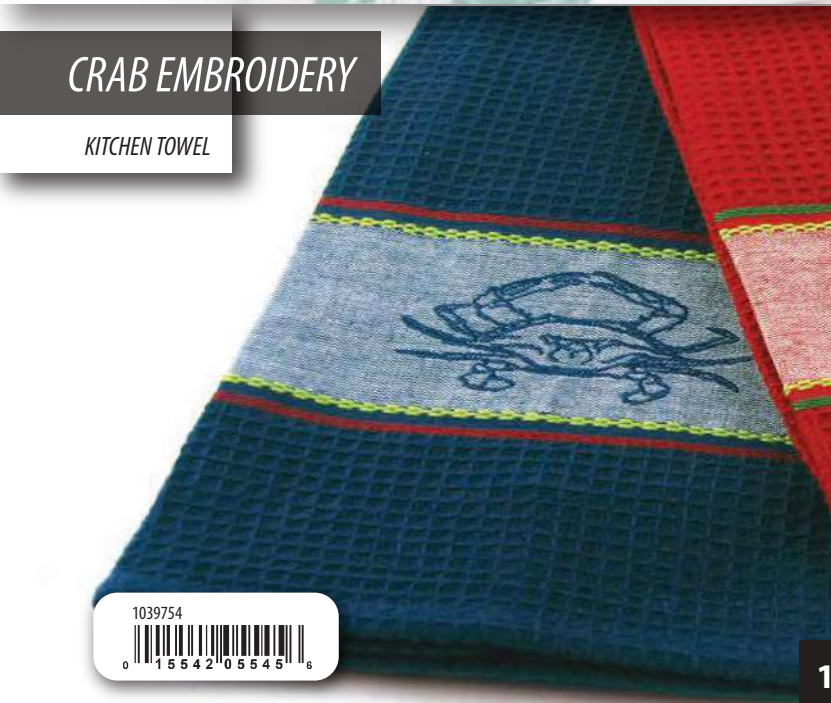

1037910

CRAB EMBROIDERY

KITCHEN TOWEL