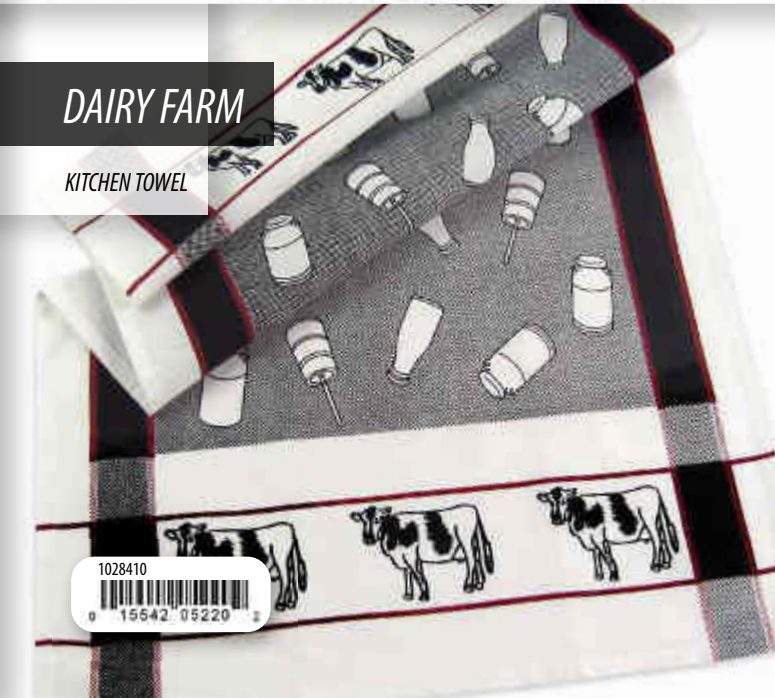

DAIRY FARM

KITCHEN TOWEL