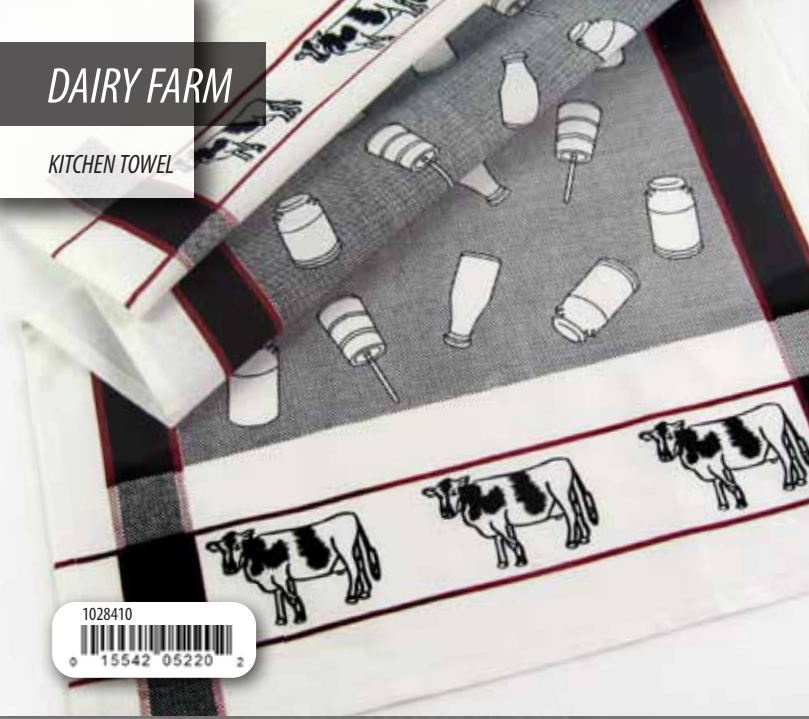

DAIRY FARM

KITCHEN TOWEL