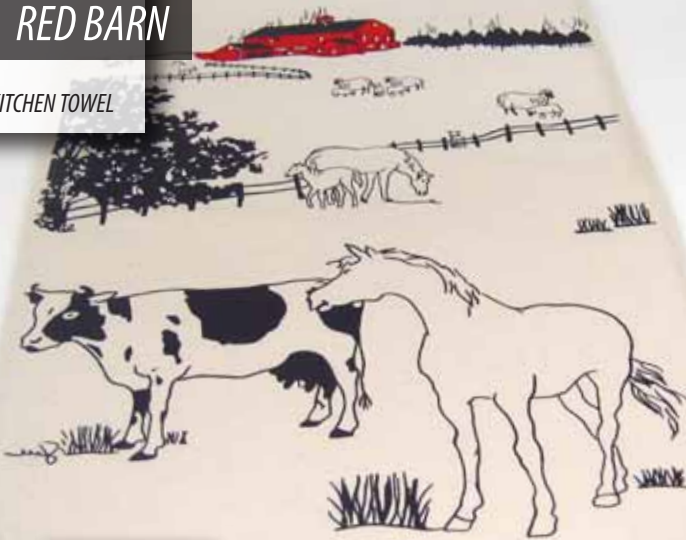

RED BARN

KITCHEN TOWEL

1031800