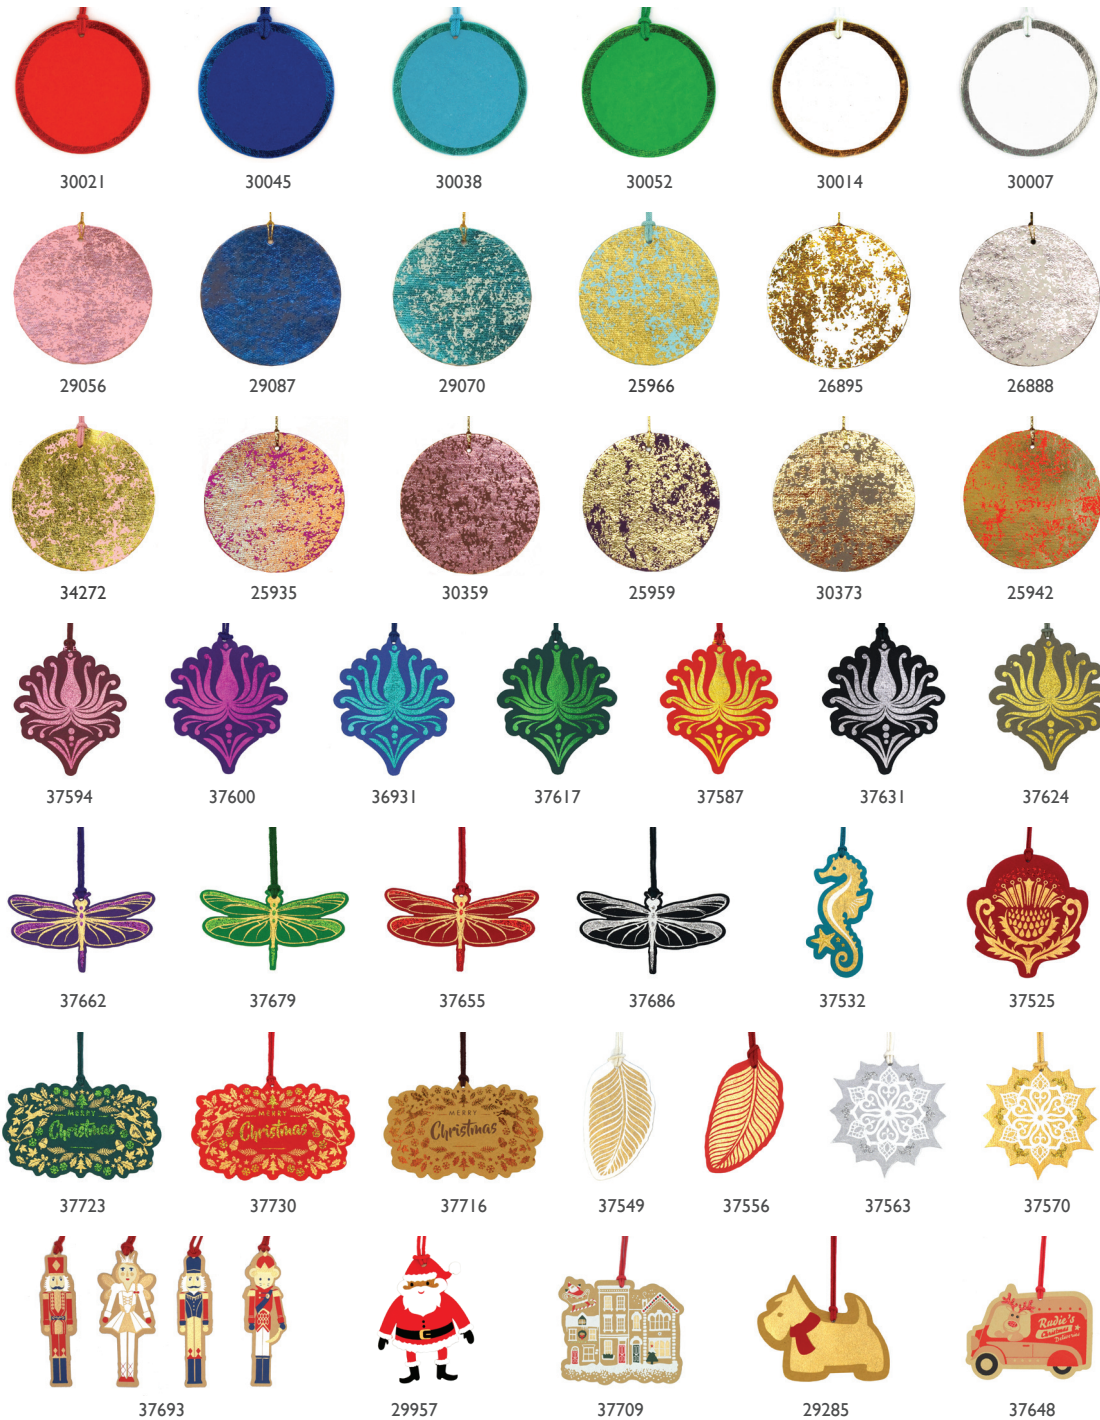

Gift Tags

AUTUMN / WINTER 2018

GIFT TAGS (Plain on Back) · Pk 12 · Set of 4 · 3" Diameter Approximately · ws $23.95 / SRP $3.99