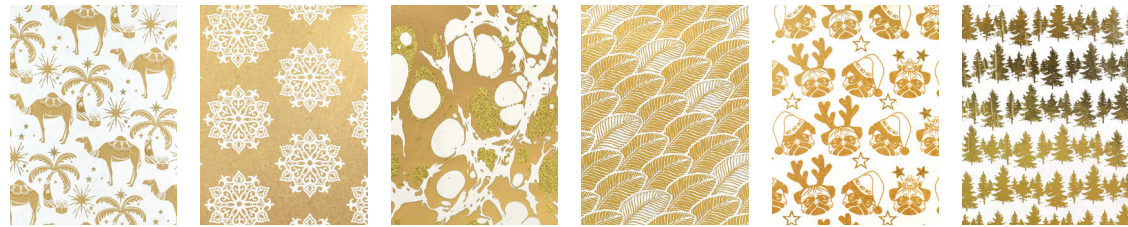

30175 · Pk 12 WS \$23.95 / SRP \$3.99

It's all in the LITTLE DETAIL!

All important FINISHING TOUCHES...
 See page 31.

Glamorous Golds

36467 · Pk 10 WP \$54.95 / SRP \$10.99
 36474 · Pk 10 WP \$54.95 / SRP \$10.99
 34647 · Pk 10 WS \$49.95 / SRP \$9.99
 34920 · Pk 10 WP \$54.95 / SRP \$10.99
 36481 · Pk 10 WP \$54.95 / SRP \$10.99
 36498 · Pk 10 WS \$54.95 / SRP \$10.99