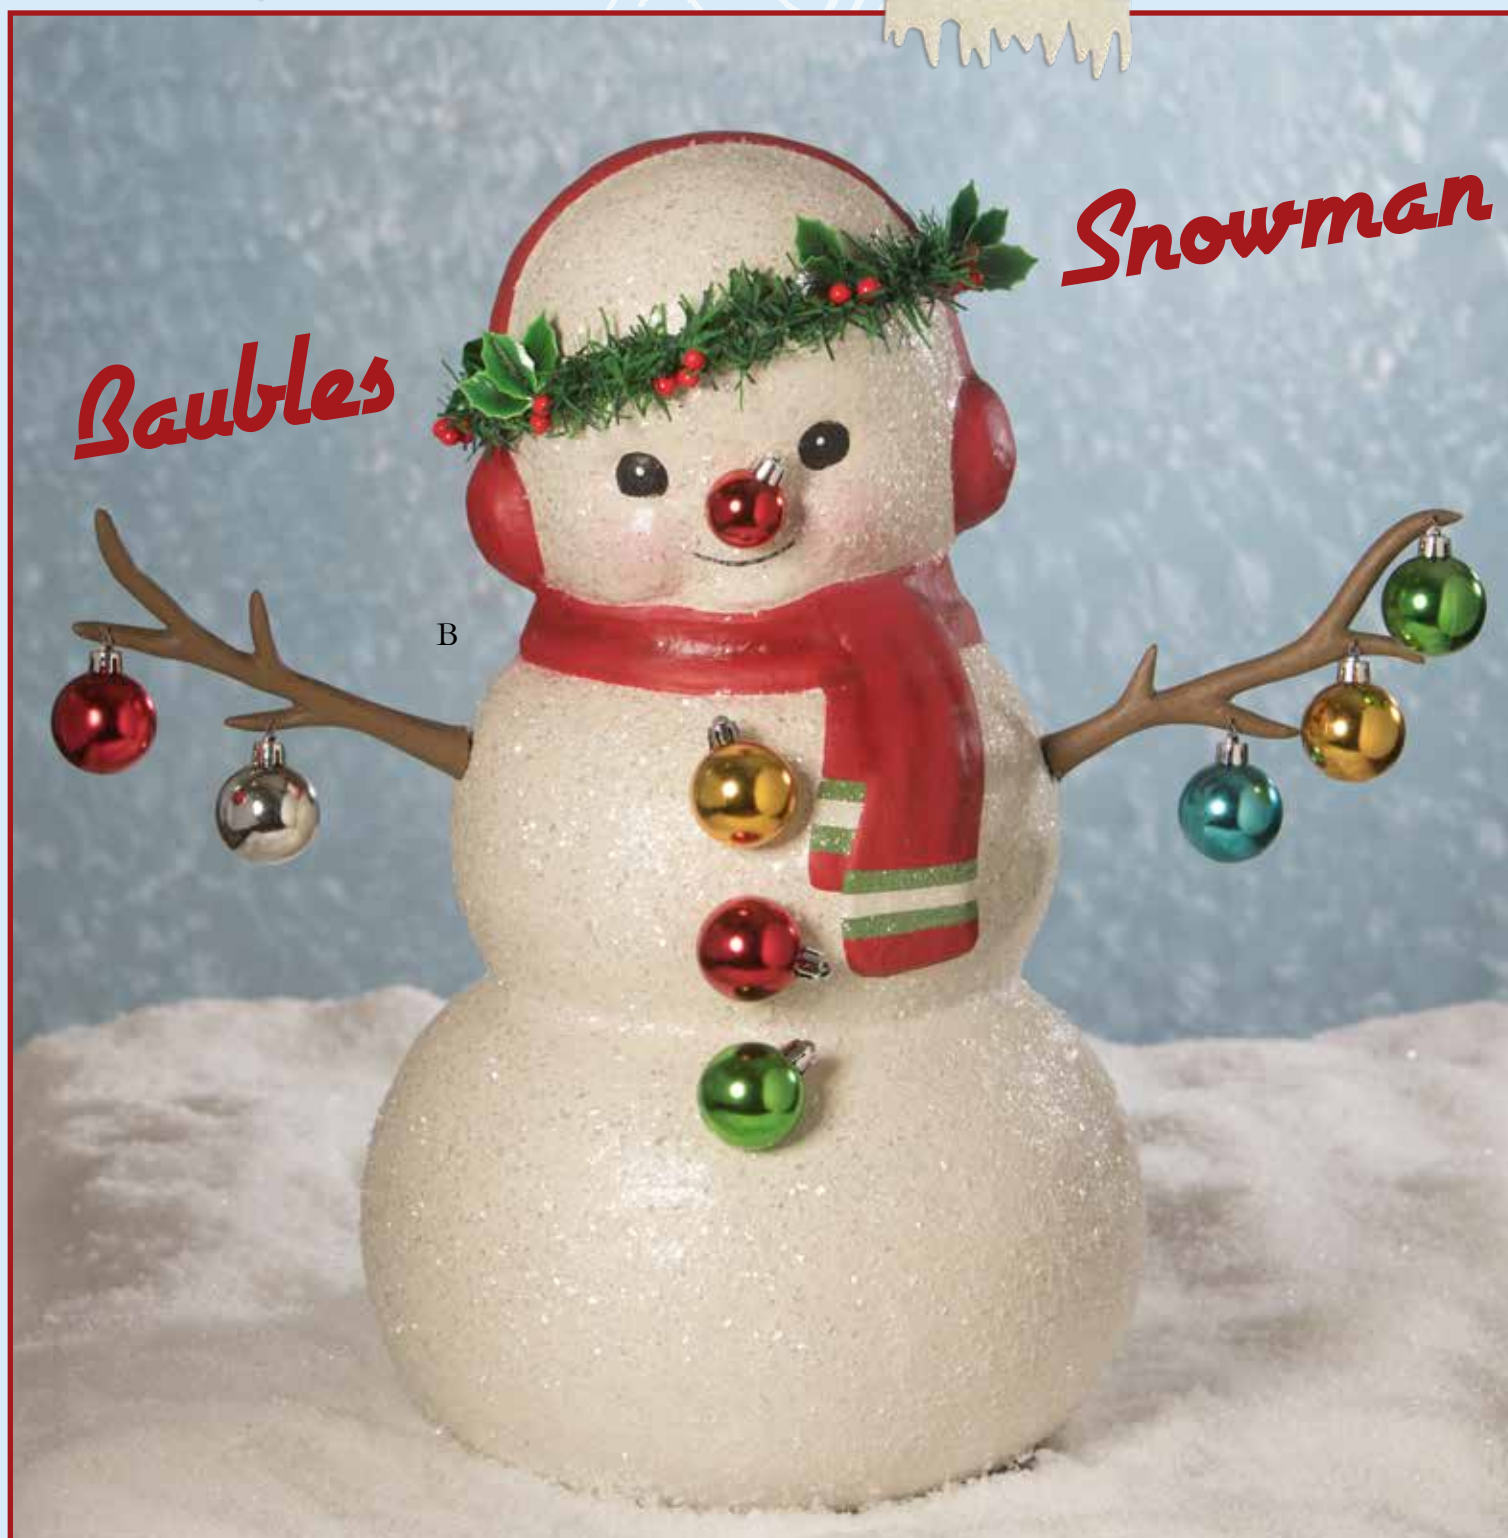

B

Snowman

Baubles