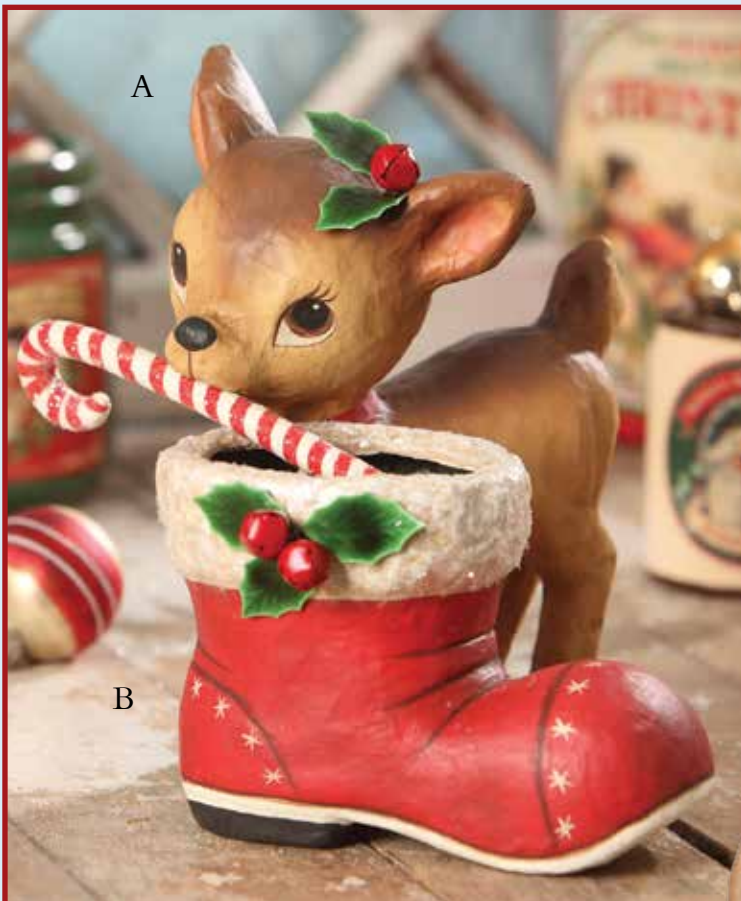

A. LITTLE RETRO REINDEER WITH CANDY CANE
Paper mâché. 7½" x 6".
Min 2/\$12.50 ea
#TJ6246

B. LITTLE RETRO SANTA BOOT
Paper mâché. 4" x 6".
Min 2/\$9.50 ea
#TJ6245

C. RETRO DEER ON BOX SM
Pressed paper, resin, bottle brush, beads, tinsel, and glitter. 9½" x 4¼".
Min 2/\$14.75 ea
#TL7833