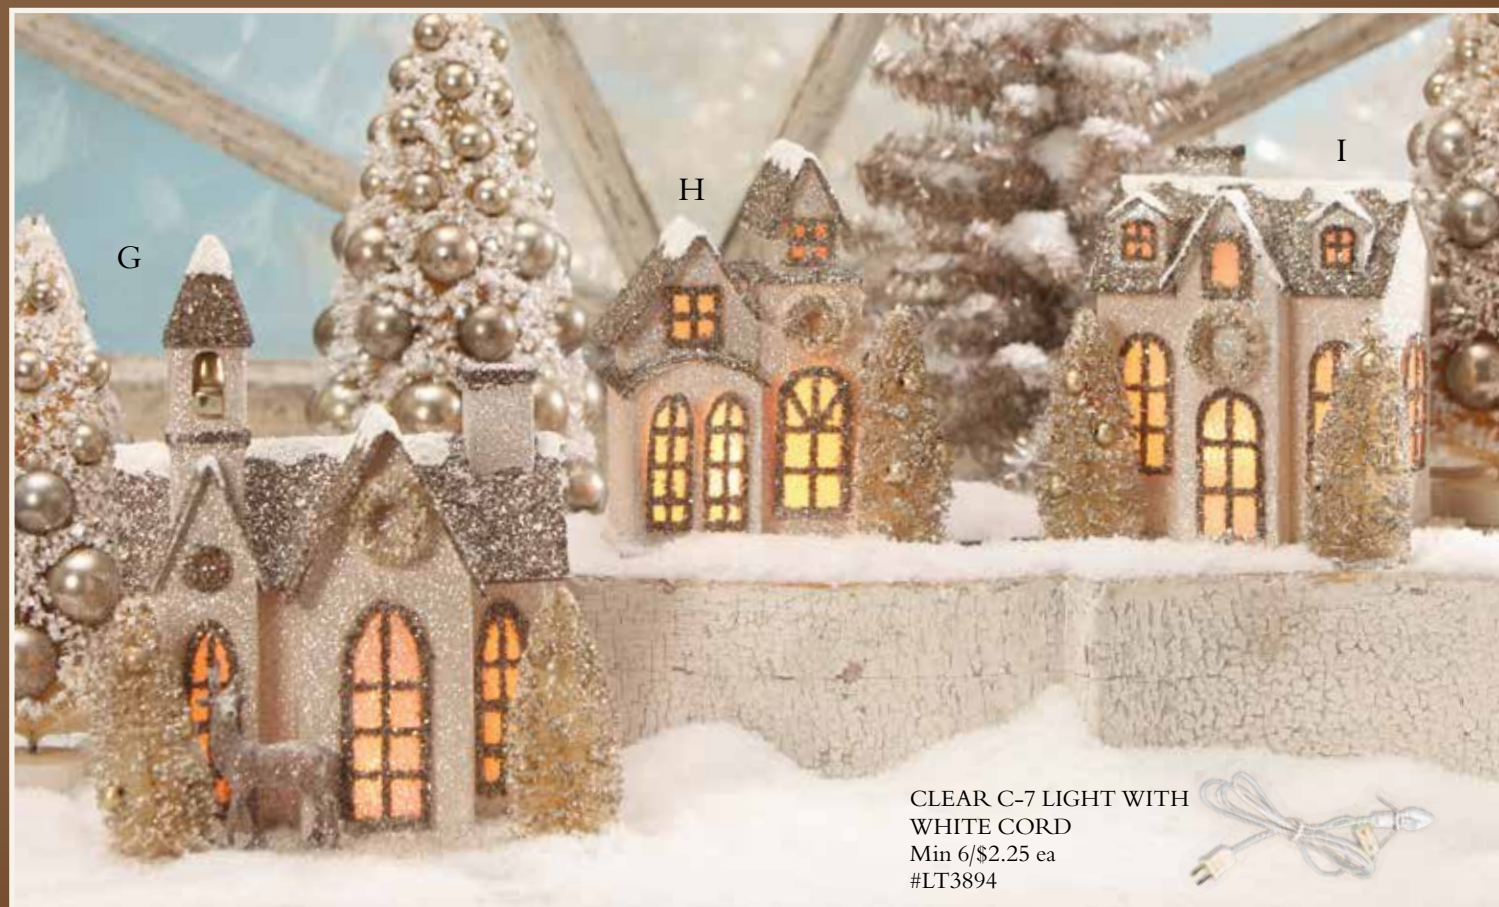

A

D. CHRISTMAS WISHES SIGN ORNAMENT
MDF, glitter, and ribbon.
4" x 7½".
Min 12/$3.50 ea
#RL9836

F

E. SANTA ON MOON NAUGHTY OR NICE
Paper mâché with glitter and fabric. 16" D.
Min 2/$58.00 ea
#TJ6247

F. SMILEY SNOWMAN
Resin, glitter, and wire.
8" x 5".
Min 2/$14.75 ea, 6/$14.25
#SN7460

G. THE OLD CHURCH
Pressed paper with glass glitter.
8¾" x 7½".
Min 4/$15.50 ea, 8/$14.75
#LC6427

H. THE LITTLE OLD COTTAGE
Pressed paper with glass glitter.
6" x 5".
Min 4/$14.75 ea, 8/$14.00
#LC6428

E

B

C

G