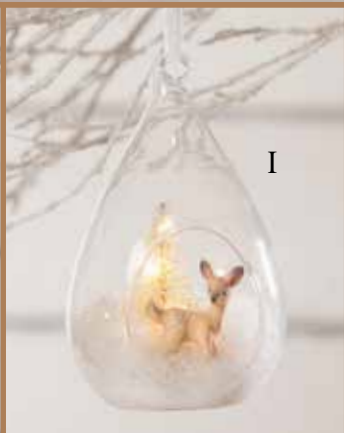

F. HORSE DRAWN SLED
Resin, glitter, abaca, natural fibers, canvas, mica, and bottle brush.
Horse: 10" x 9". Sled: 11" x 9".
Min 1/\$72.00 ea
#TD8551

E

F

Bethany Lowe

A. WINTER POLKADOT STARBURST ORNAMENT
Mercury glass with glitter. 7".
Min 8/\$7.25 ea, 16/\$7.00
#LC8437