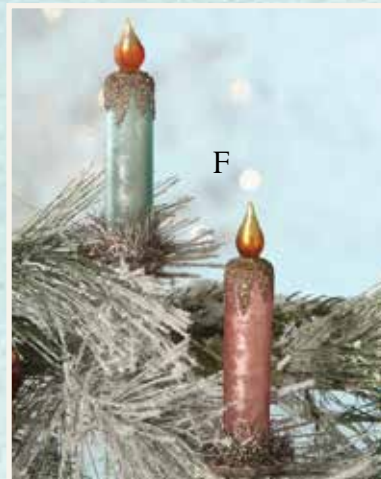

E. PASTEL BLUE GLASS COTTAGE ORNAMENT
Glass, deco beads, and glitter. 3½" x 4".
Min 6/\$4.20 ea
#LC7166

**40% off*

F. PASTEL CANDLE CLIP ORNAMENT
Mercury glass, tinsel, and glitter. 2 assorted. 4½".
Min 8/\$5.25 ea, 24/\$5.00
#SN6755