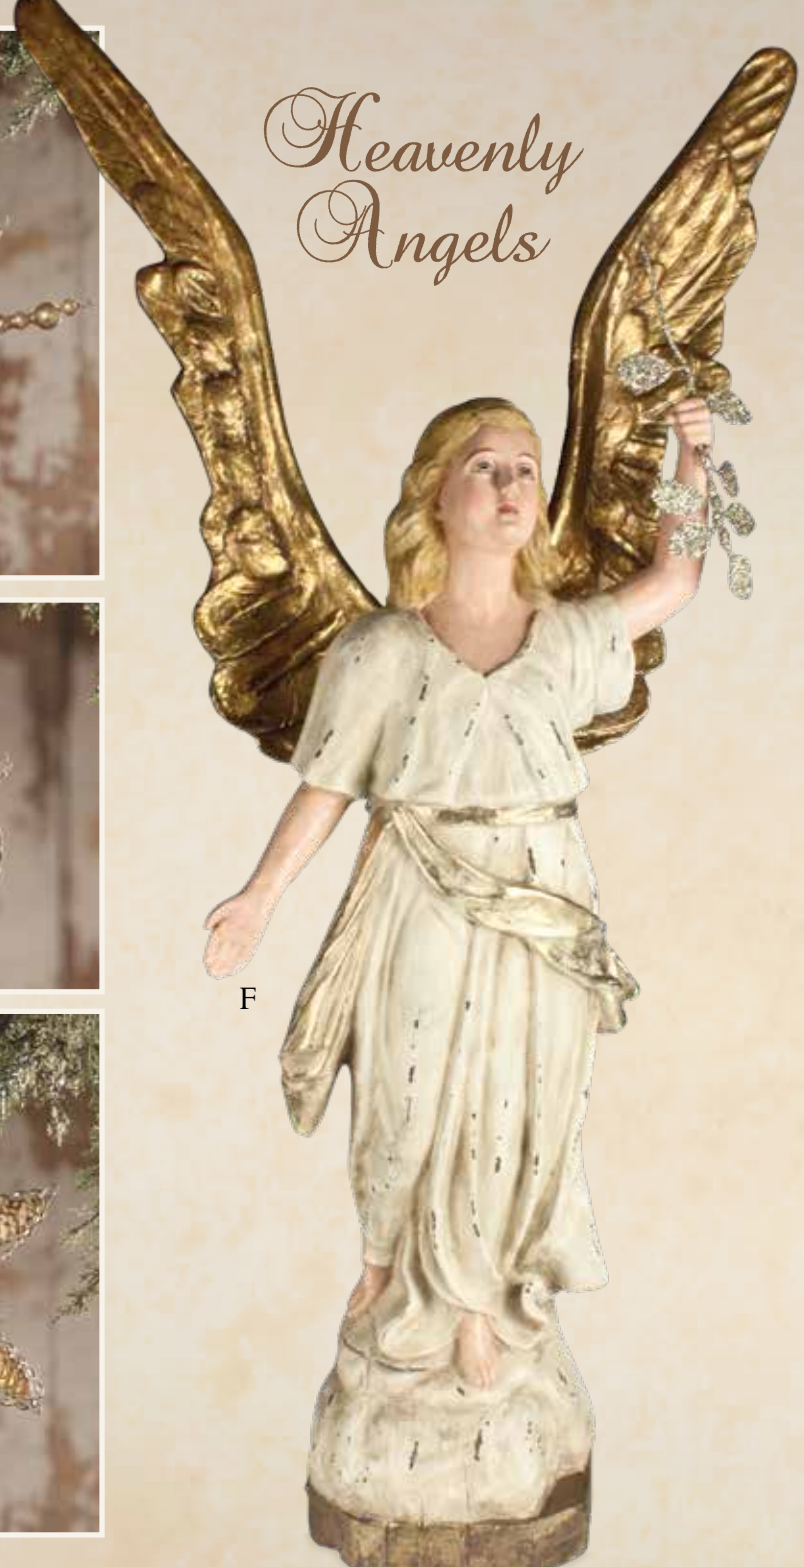

❄️ 20% off

J. PEARL & GOLD GEOMETRIC GLASS BEAD GARLAND 6' L
¾" glass and plastic beads.
Min 6/\$18.80 ea
#LC7064

❄️ 20% off

G

I

Heavenly Angels

F

H