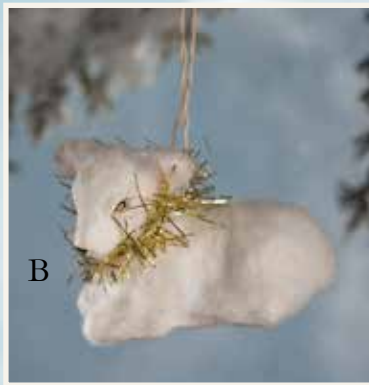

A

B

A. STORYBOOK ANGEL ON MOON LG
Hand-painted resin, printed paper, wire, and glitter. 16" x 15".
Min 1/$76.00 ea
#TD9033

B. PEACEFUL LAMB ORNAMENT
Resin, cotton batting, tinsel, and abaca. 1 1/4" x 1 1/4".
Min 12/$3.50 ea
#TL8748

C. PIXIE MOUSE
Hand-painted resin, glitter, tulle, feathers, and bell. 4" x 3".
Min 3/$13.00 ea
#TD9035

D. SILVER AND GOLD BOTTLE BRUSH TREES
Plastic beads, glitter, and MDF base. Set of 3. 8 1/2", 10 1/2", and 12 1/2".
Min 2/$34.00 st
#LC9578

D

E

G

F

H

E. MARY AND JOE JOE
Hand-painted resin and glitter. 2 assorted. 4" x 2" and 5" x 2 1/4".
Min 4/$13.00 ea
#TD5066

F. CENTER STAGE ANGELS
Hand-painted resin, glitter, tinsel, and feathers. 3 assorted. 6" x 2 1/2", 5" x 2 1/2", and 3 1/4" x 3".
Min 6/$13.00 ea
#TD5064

G. THREE WISE MEN
Hand-painted resin and glitter. 3 assorted. 5" x 2" and 5 1/2" x 2 1/2".
Min 6/$13.00 ea
#TD5063

H. SHEPHERDS AND LOST SHEEP
Hand-painted resin and glitter. 3 assorted. 4 1/4" x 3 1/4", 4" x 2", and 4 1/2" x 3".
Min 6/$12.00 ea
#TD5065

I. NIGHT BEFORE CHRISTMAS BOOK
Paper pulp with velveteen ribbon. 12" x 16".
Min 3/$43.00 ea
#TD5095

I

C