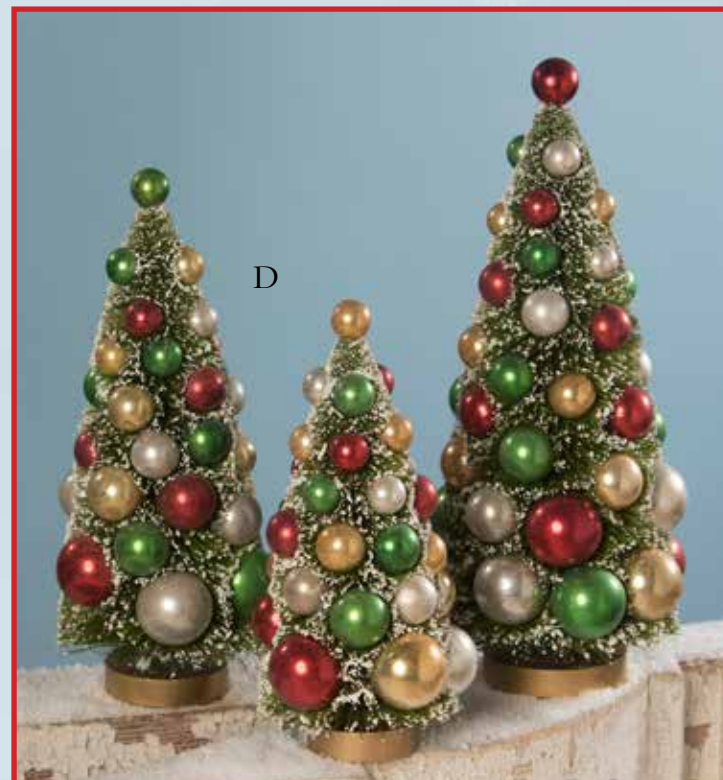

Retro Santa

by Bethany Lowe

K

36" TWO TONED CHRISTMAS FEATHER TREE WITH DISC BASE
Goose feathers and wood base.
Min 1/\$68.00 ea
#SN7549

A. TRADITIONAL MINI INDENT ORNAMENT
Glass and glitter in kraft box.
Set of 6. 1½" x 1".
Min 6/\$10.00 st
#LC9553