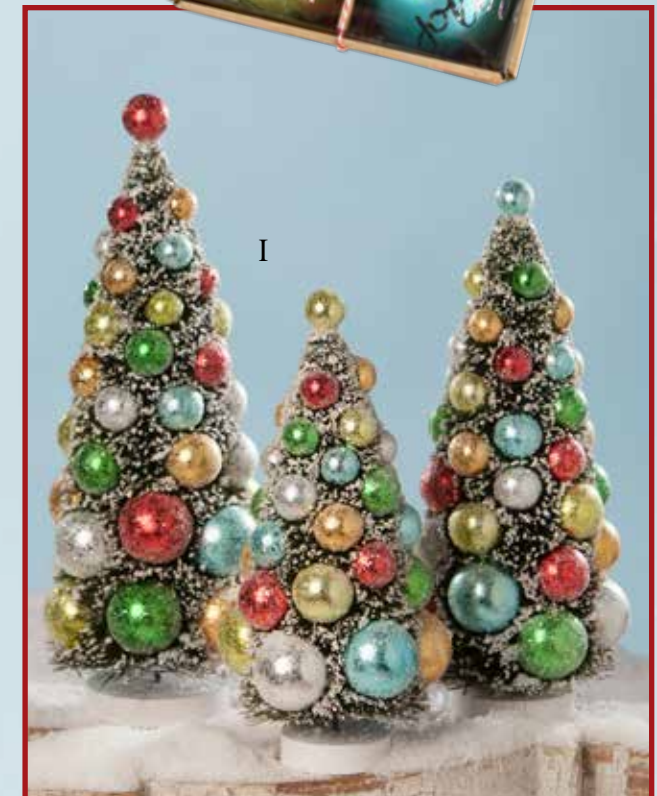

OH WHAT FUN

A. OH WHAT FUN GARLAND
Pressed paper, glitter, and jute.
4" x 72" L.
Min 2/$13.50 ea
#TF9831

B. OH WHAT FUN!
Resin, glitter, textured snow, flocking,
abaca and pressed paper. 11" x 12 1/2".
Min 1/$75.00 ea
#TD8546

**C. MERRY & JOLLY WINE
CHARM/NAPKIN HOLDERS**
Tin, wire, and glitter.
2" x 4" and 3 1/4" x 3 1/2".
2 assorted.
Min 12/$2.15 ea
#TF9122

D. CHENILLE CANDY CANES
Set of 24. 4".
Min 12/$3.75 st
#LO5687
*20% off

E. JOLLY FUN TREE
PVC with MDF base. 12".
Min 4/$7.00 ea
#LC8414

*Bethany
Lowe*

**F. BEADED WREATH WITH
TREE ORNAMENT**
Bottle brush, glitter, beads,
and fabric. 3 assorted. 4" D.
Min 9/$3.25 ea
#LC8380

**G. HOLIDAY GREETINGS
ORNAMENT**
Glass ornaments in kraft box.
Set of 4. 3" D.
Min 4/$10.75 st, 12/$10.25
#LC8333

H. DECK THE HALLS
Resin, glitter, textured snow,
wire, and beads. 9" x 11".
Min 1/$65.00 ea
#TD8545

D

H

I