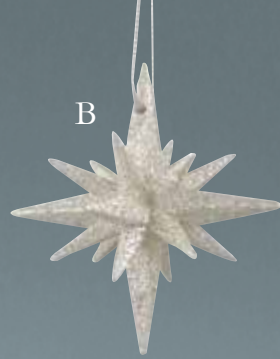

I. PLATINUM GLITTERBELL ORNAMENT
Plastic and glitter. Set of 2. 4" x 3¾".
Min 12/$.95 st
#SN6790

*40% off

J. PLATINUM SHOVEL SNOWMAN ORNAMENT
Hand-painted resin, glitter, and cotton cord hanger. 4" x 2".
Min 6/$4.40 ea
#KL8008

*20% off

K. PLATINUM SNOWMAN ORNAMENT
Hand-painted resin, glitter, ribbon, tinsel, and abaca. 3½" x 1¾".
Min 6/$8.25 ea
#TF9147

L. ANTIQUE SILVER FINIAL ORNAMENT
Mercury glass and glitter.
6 assorted. 4½".
Min 18/$3.25 ea
#LO2759

*20% off

M. SNOWMAN IN MERCURY GLASS NEST ORNAMENT
Mercury glass and tinsel. 6" x 3".
Min 6/$4.40 ea
#LO6501

*20% off

N. PLATINUM SNOWFLAKE SILHOUETTE ORNAMENT
Glass with glitter. 3" D.
Min 8/$2.20 ea
#LC8336

*20% off

O. FAWN ORNAMENT PLATINUM
Resin, seam binding, and glitter.
2 assorted. 3¼" x 3½" and 4¼" x 2¼".
Min 12/$6.00 ea
#TF8026

P. VINTAGE GLASS POLAR BEAR ORNAMENT
Mercury glass and glitter. 4" x 2½".
Min 6/$3.90 ea
#LC6375

*20% off