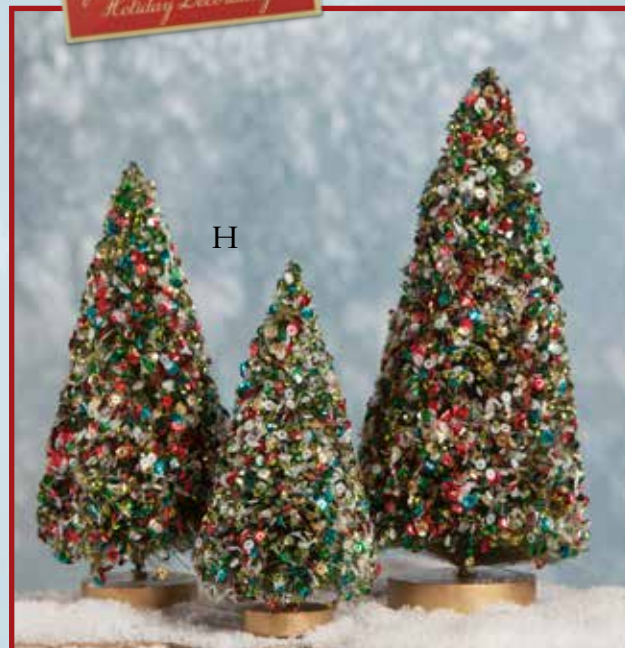

F. MERRY AND BRIGHT RIBBED BALL ORNAMENT
Glass. 3" D.
Min 6/$5.00 ea
#LO8204
*20% off