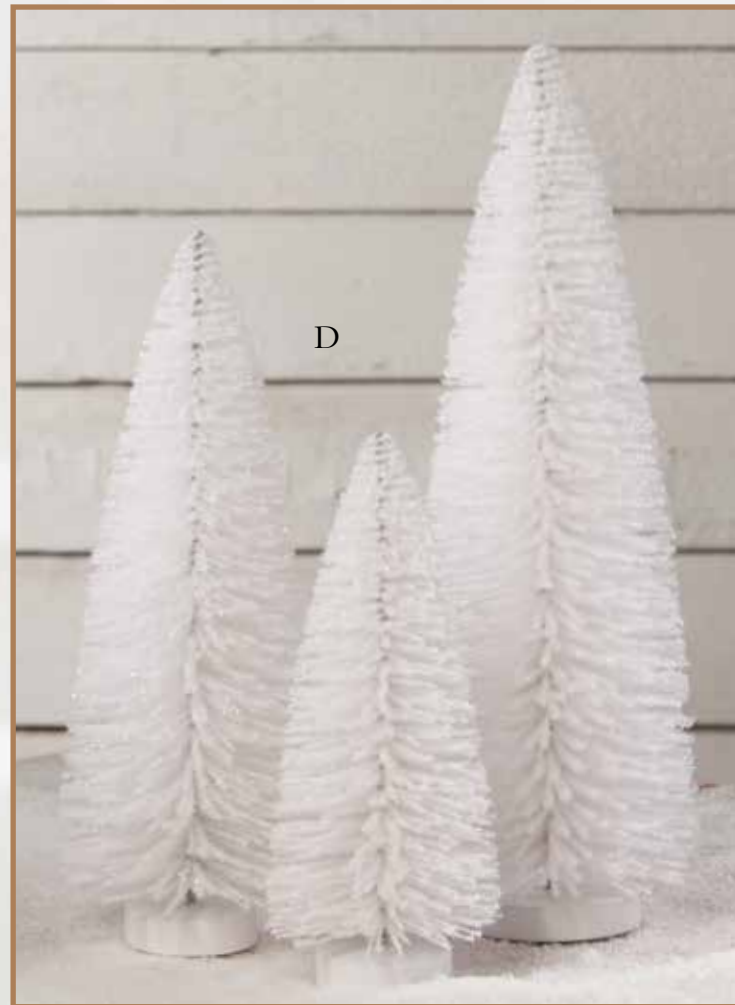

D

G. SNOW DAY PLAY WITH CARIBOU
Resin and glitter. Set of 2.
Girl: 5 3/4" x 2".
Caribou: 9" x 11".
Min 1/$40.00 st
#TD8554