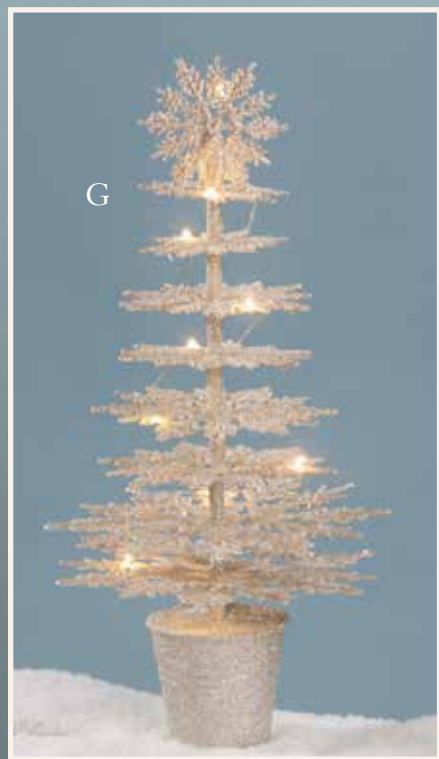

CHRISTMAS WISHES

A. CHRISTMAS WISHES GARLAND
Pressed paper, glitter, and ribbon. 7½" x 72" L.
Min 2/$24.00 ea
#TF9812

B. PLATINUM MERRY CHRISTMAS WORD ORNAMENT
Glittered MDF. 5" x 7¾".
Min 6/$4.80 ea
#LC5532
❄️ 20% off

C. MEDIUM IVORY COTTAGE
Pressed paper and bottle brush trees covered in textured snow and glitter. 2 assorted. 9" x 6½" and 5¼" x 6½".
Min 4/$19.00 ea
#LG1772

D. MEDIUM IVORY CHURCH
Pressed paper and bottle brush trees covered in textured snow and glitter.
11" x 8" x 5".
Min 2/$19.00 ea
#LG1773

E. PLATINUM GLITTERED TREES XL
PVC tree with glitter and resin base. Set of 2. 24" and 30".
Min 1/$70.00 st
#LC8324

F. PLATINUM CHRISTMAS GREETING WORD ORNAMENT
Glittered MDF. 3 assorted. 4½" x 5½", 4¼" x 6", and 3¾" x 6½".
Min 12/$2.70 ea, 24/$2.50
#LC5530

G. PLATINUM SNOWFLAKE TREE
Glittered plastic. Lights included. 14" x 7".
Min 2/$22.00 ea
#LO8211

H. LEAPING STAG ORNAMENT
Tin, glitter, and ribbon.
5½" x 7½".
Min 12/$3.50 ea
#TF9816

I. IVORY/PLATINUM BOTTLE BRUSH TREES
Plastic balls with flocking and glitter. Set of 3. 13", 11" and 9".
Min 2/$54.00 st
#LG1720

© Bethany Lowe Designs, Inc.

J. LARGE IVORY CHURCH
Pressed paper with bottle brush trees covered in textured snow and glitter. 15" x 10¼" x 7½".
Min 2/$34.00 ea
#LG1776

L. LARGE IVORY COTTAGE
Pressed paper with bottle brush trees covered in textured snow and glitter. 2 assorted. 9" x 9" and 9½" x 9".
Min 2/$32.00 ea
#LG1775