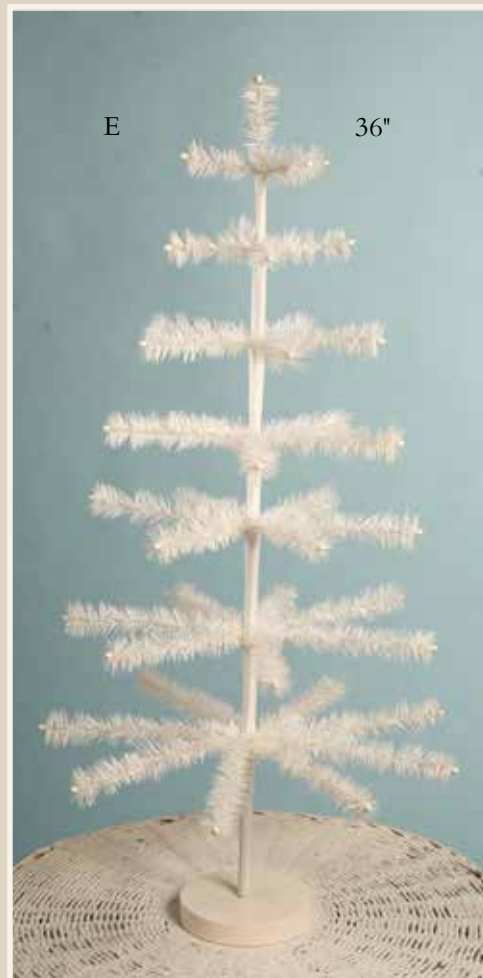

O Tannenbaum

Our hand-dyed and hand-wrapped goose feather trees are reproductions of the trees that were created in Germany as early as 1845.

E 36"

A. 19" FEATHER TREE
DARK GREEN TIGER
Goose feathers and spool base.
Min 3/$32.00 ea
#LG6499

B. 21" FEATHER
OLIVE GREEN WIDE
Goose feathers and wood
bucket base.
Min 3/$32.00 ea
#LG3470

C. 26" IVORY FEATHER TREE
Goose feathers and resin
urn base.
Min 2/$55.00 ea
#LG4515

D. 36" TEA STAINED IVORY
FEATHER TREE
Goose feathers and
wooden disc base.
Min 2/$54.00 ea
#SN6700

E. 36" IVORY FEATHER TREE
Goose feathers and wood base.
Min 2/$54.00 ea
#LG0669

*Bethany
Lowe*

© Bethany Lowe Designs, Inc.

F. 36" TWO TONED CHRISTMAS FEATHER
TREE WITH DISC BASE
Goose feathers and wood base.
Min 1/$68.00 ea
#SN7549

G. WHITE ARTIFICIAL FEATHER TREE
PVC with MDF base. 30".
Min 2/$22.00 ea
#LC9573

H. 30" FEATHER TREE OLIVE/WOODEN BUCKET
Goose feathers and spool base.
Min 2/$49.00 ea
#LG3471

I. 50" SHINY TRIM TREE
Glittered resin base.
Min 1/$94.00 ea
#LC9594

J. IVORY FEATHER TREE
Goose feathers and glittered resin base.
Min 2/$85.00 ea
#LG7221 42"
Min 2/$68.00 ea
#LG7222 54"