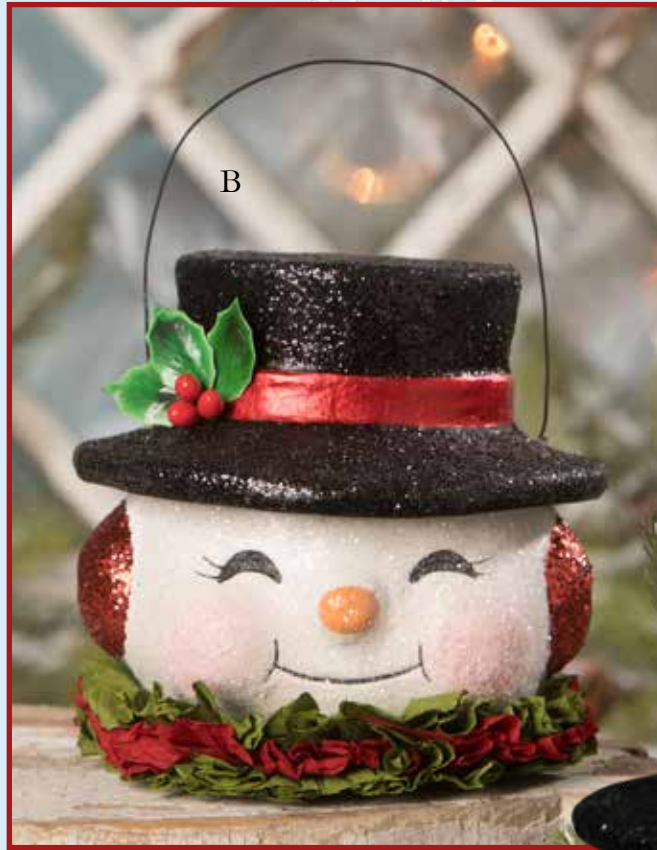

❄️ 20% off

H. CHESTER MOUSE
Hand-painted paper mâché
and glitter. 13½" x 10".
Min 1/\$52.00 ea
#TD9040

Bethany
Lowe

"Not a creature was stirring,
Not even a mouse..."

OH WHAT FUN

A. OH WHAT FUN GARLAND
Pressed paper, glitter, and jute.
4" x 72" L.
Min 2/\$13.50 ea
#TF9831