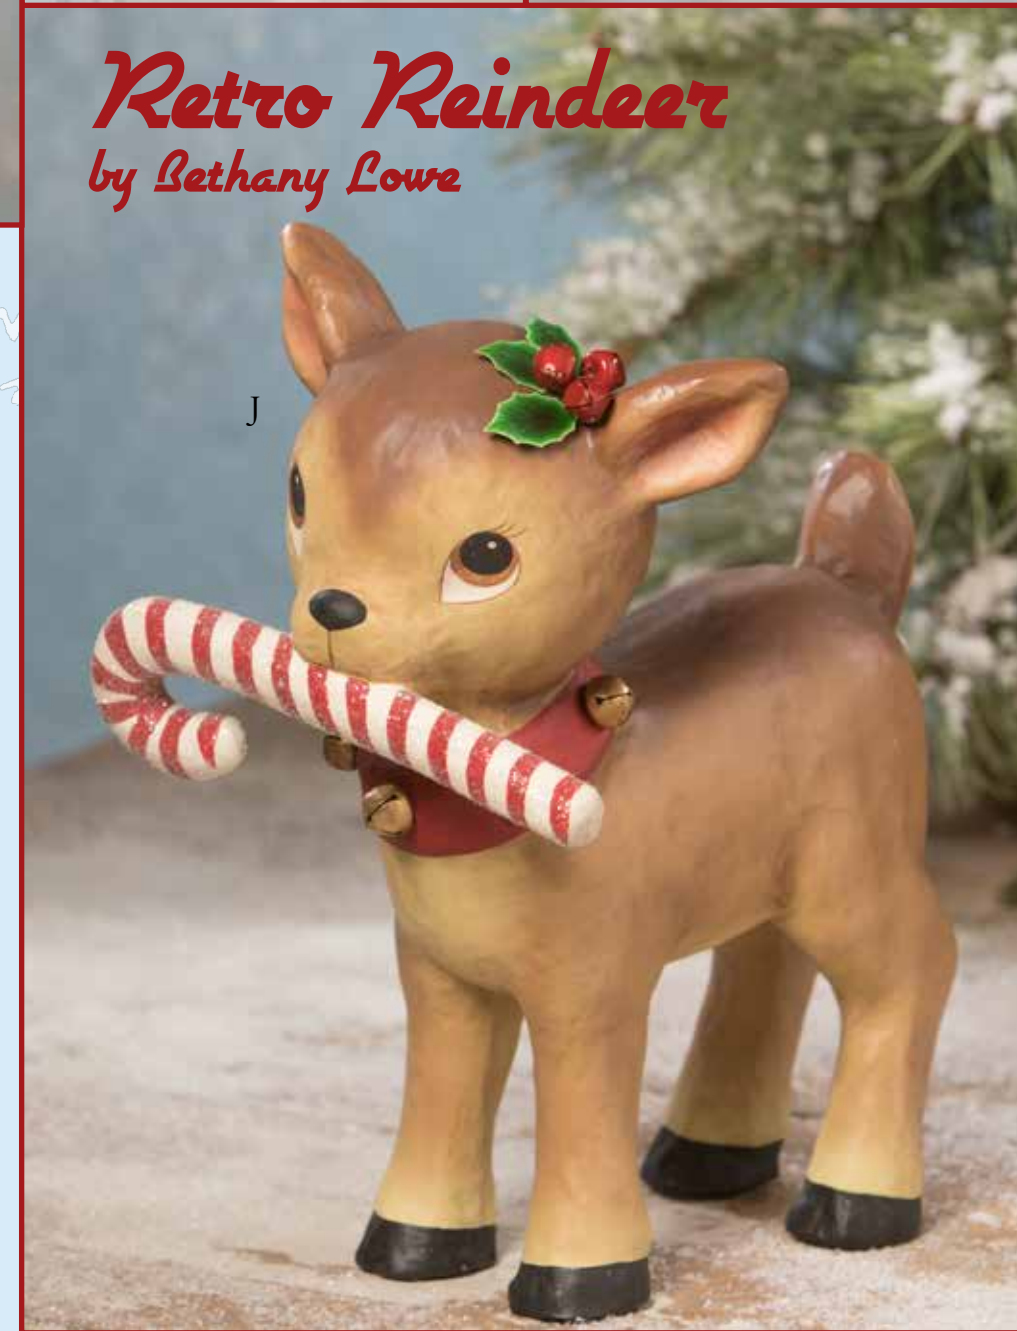

E. TRADITIONAL DEER SCENE TREE TOPPER
Mercury glass and bottle brush trees. 13¾" x 2¾".
Min 4/$12.00 ea
#SN5850

F. TRADITIONAL FAWN CONE ORNAMENT
Mercury glass, tinsel, and bottle brush. 9" x 2¾".
Min 8/$6.25 ea
#SN6736

G. TRADITIONAL FAWN GLASS ORNAMENT
Pressed paper, bottle brush, glitter, and tinsel. 3½" D.
Min 8/$4.85 ea
#SN6729

H. FAWN IN WREATH ORNAMENT
Bottle brush, plastic, and ribbon. 4" D.
Min 8/$5.00 ea
#LC8429

I. RETRO REINDEER IN BOX
Paper mâché, pressed paper and bells. 10" x 4".
Min 2/$18.40 ea
#TL7829

*20% off

J. REINDEER WITH CANDY CANE LG PAPER MACHE
Paper mâché, lacquer holly, bells, and glitter.
11" x 7" x 10".
Min 2/$28.50 ea
#TJ9504

Retro Reindeer by Bethany Lowe