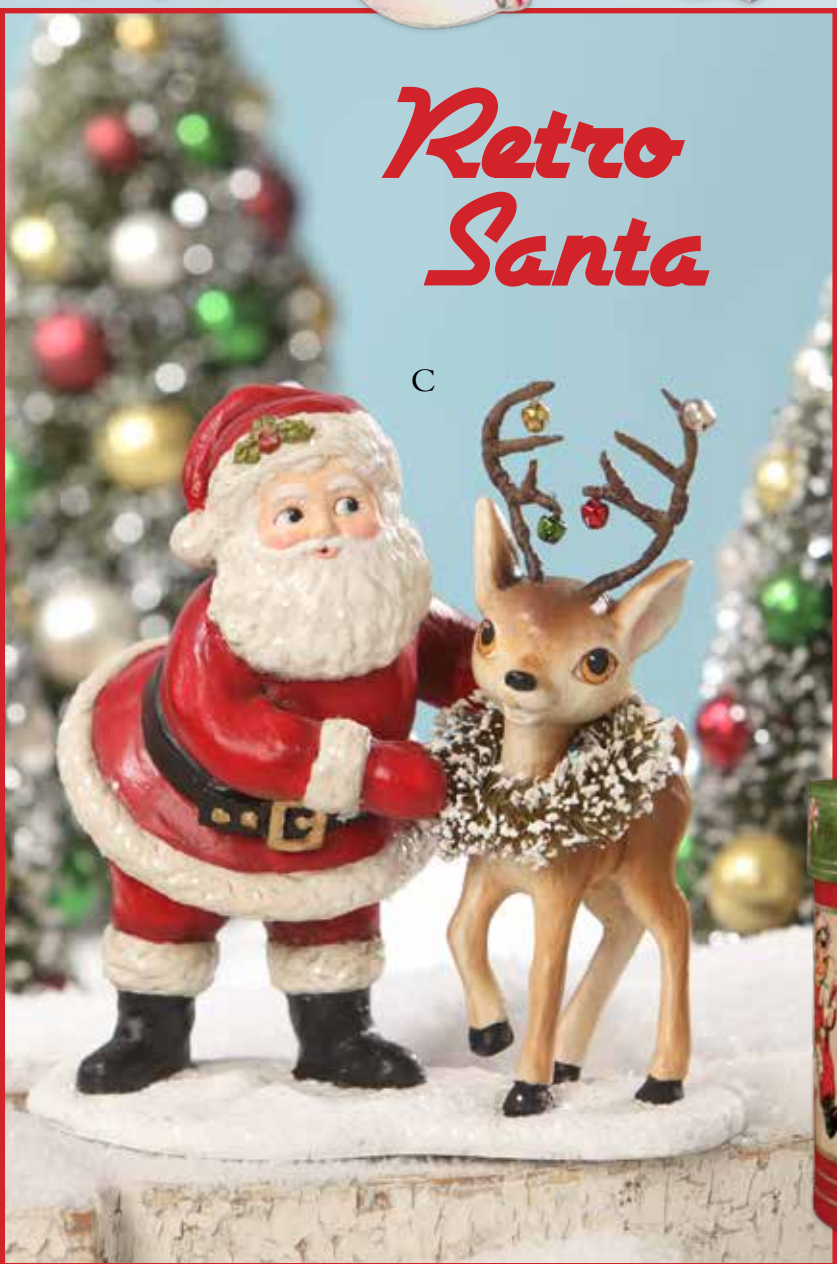

HO HO HO!

G

H

Retro Santa

C

D

E

A. RETRO CHRISTMAS DUMMY BOARD ORNAMENT
MDF with retro images. 6 assorted. 4½" x 2½", 4½" x 3", 4½" x 3½", and 4½" x 3¼".
Min 24/\$1.10 ea
#RL6847