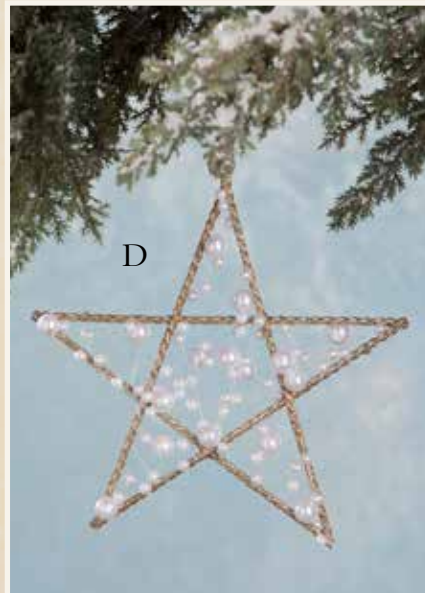

A

A Peaceful Christmas

C

D

E

F

A. ELEGANT POSTCARD ORNAMENT
Vintage images on paper, lace, glitter, ribbon, and beads. 4 assorted. 6" x 5" and 8" x 3".
Min 12/$4.25 ea
#TL7830

B. THREE BELLS GLASS TREE TOPPER
Mercury glass. 13" x 3".
Min 2/$12.25 ea, 6/$11.50
#SN6739

C. PEACEFUL SEQUIN ORNAMENT LG
Sequin, glitter, and Styrofoam. 4" D.
Min 8/$3.00 ea
#RL8287

D. PEACEFUL STAR ORNAMENT
Wire and plastic beads. 6 1/2".
Min 8/$3.80 ea
#LC8417

*20% off

E. PEACEFUL SEQUIN ORNAMENT SM
Sequin, glitter, and Styrofoam. 2" D.
Min 12/$0.95 ea
#RL8288

F. CHURCH IN CLOCHE ORNAMENT
Glass, pressed paper, glitter, batting, and bottle brush. 4" x 4 1/4".
Min 8/$7.95 ea
#LC8366

B

G. OLD GOLD TREE PLACE CARD HOLDER
Metal and glitter. Card not included. 4 3/4" x 1 1/4".
Min 12/$1.50 ea
#TF7716

H. OLD GOLD STAR GARLAND SM
MDF and glitter. 7' L.
Min 8/$8.75 ea, 24/$8.50
#LC7108

I. OLD GOLD SNOWFLAKE
Plastic and glitter. 12" D.
Min 12/$5.75 ea, 24/$5.50
#SN6783

G

H

J. GOLD GLITTER GARLAND
Sequin, glitter, and Styrofoam. 72" L.
Min 12/$4.50 ea
#RL8137

I

K. GOLD BELSNICKLE LG PAPER MACHE
Paper mâché, bottle brush, flocking, mica, and glitter. 22" x 7".
Min 2/$62.00 ea
#TJ7755

L. PEACEFUL GLITTERED TREES XL
PVC tree with glitter and resin base.
Set of 2. 24" and 30".
Min 1/$70.00 st
#LC8323

J

K

L