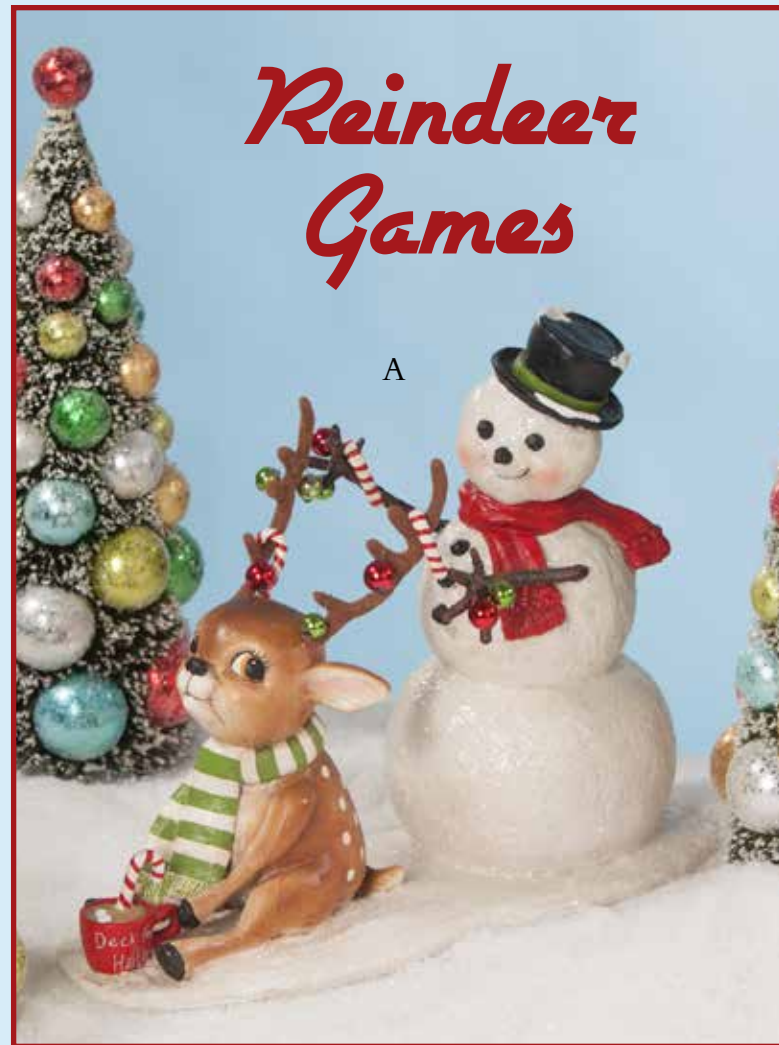

L

Bethany
Lowe

J

K

Reindeer Games

A

A. DECK THE HALLS
Resin, glitter, textured snow, wire, and beads. 9" x 11".
Min 1/\$65.00 ea
#TD8545

B. REINDEER GAMES GARLAND
Printed paper, crepe paper, glitter, and jute. 5" x 72" L.
Min 2/\$17.00 ea
#TL9429