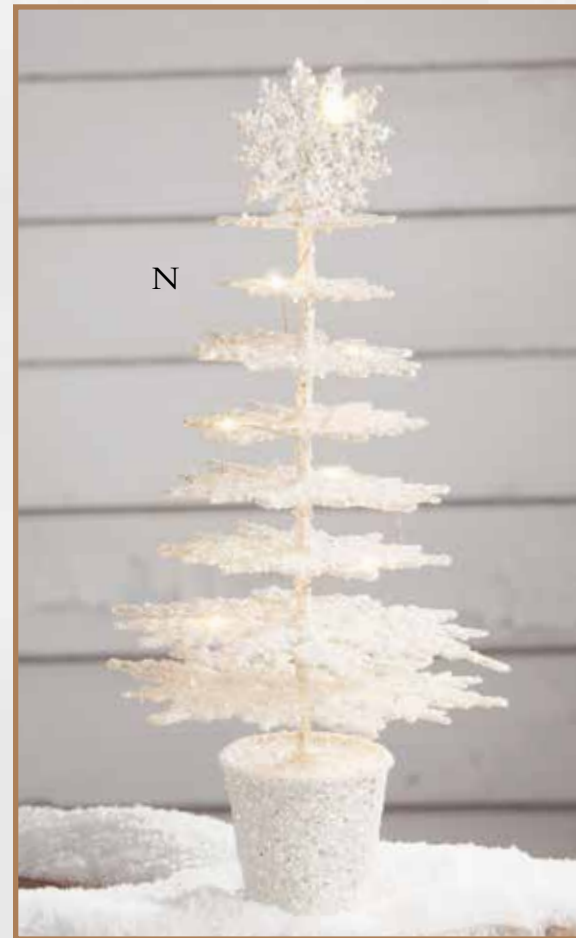

J. PEARL SNOWBURST ORNAMENT
Glass, wire, plastic, and glitter. 8 1/2" D.
Min 8/\$5.60 ea
#LC8432

**20% off*

K. FROSTY MORNING ICICLE ORNAMENT 6"
Glass with painted snow.
Min 12/\$4.50 ea
#LO8218

L. FROSTY MORNING ICICLE ORNAMENT 8"
Glass with painted snow.
Min 12/\$4.50 ea
#LO8217