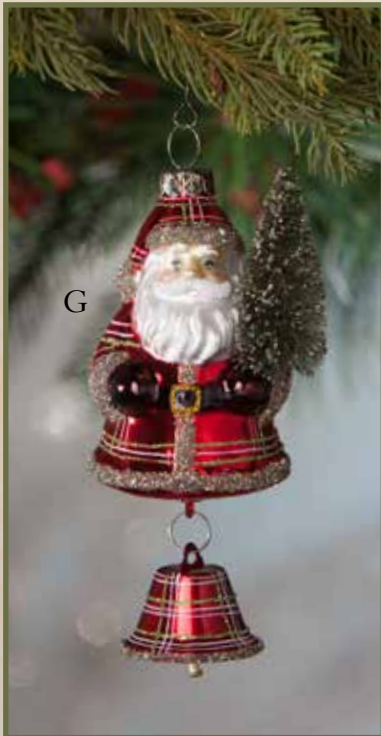

E

F

G

H

I

J

I. MERRY AND BRIGHT HOUSE ORNAMENT
 Pressed paper, bottle brush, glitter, and plastic. 3 assorted. 3" x 4", 4" x 4", and 4" x 4".
 Min 9/\$9.75 ea, 18/\$9.50
 #LC8381

J. A VISIT FROM OLD ST. NICK
 Hand-painted resin, fabric, faux leather, bells, faux fur trim, and assorted toys.
 19½" x 13".
 Min 1/\$140.00 ea
 #TD9090