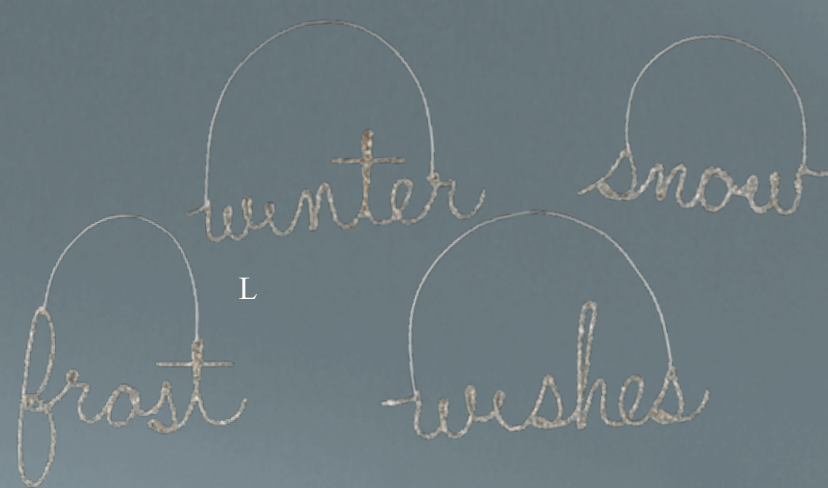

A

B

D

E

F

G

H

I

J

K

C

A. PLATINUM GLITTER LAYER SNOWFLAKE ORNAMENT
Plastic and glitter. 2 assorted. 4". 6¼" D.
Min 8/$5.75 ea
#LO2742

B. ELEGANT ICE SKATE ORNAMENT
Resin, glitter, and greenery. 6" x 4".
Min 6/$6.20 ea
#LO5674
*20% off

C. PLATINUM MORAVIAN STAR ORNAMENT
Resin and glitter. 5" x 4".
Min 12/$3.65 ea
#LC3350

D. PLATINUM SPARKLE SNOWFLAKE ORNAMENT
Platinum glittered snowflake. 4 assorted. 4" D.
Min 12/$4.00 ea
#LO9459

E. LITTLE PLATINUM PUTZ CHURCH ORNAMENT
Pressed paper, glitter, plastic, and bottle brush. 4¼" x 3¼".
Min 4/$9.75 ea
#LC9584

F. PLATINUM LEAPING STAG INDENT ORNAMENT
Pressed paper, tinsel, glitter, ribbon, bottle brush, batting, and plastic. 3½" D.
Min 8/$5.00 ea
#LC9569

G. SMILEY SNOWMAN ORNAMENT
Resin, glitter, wire, and jute. 4" x 2".
Min 12/$4.60 ea
#KL7550
*20% off

L

H. PLATINUM PINECONE ORNAMENT
Mercury glass and glitter. 2 assorted. 4".
Min 12/$2.40 ea
#SN7530
*20% off

I. CHURCH IN THE VAIL GLOBE ORNAMENT
Glass with glitter, resin, bottle brush, faux snow, and tinsel. 4" x 3".
Min 6/$6.80 ea
#LC8348
*20% off

J. PLATINUM STAG WISH ORNAMENT
Resin, glitter, and paper. 5" x 4".
Min 12/$3.00 ea, 48/$2.75
#LO6500

K. PLATINUM STAG HEAD ORNAMENT
Glass with mica. 5½" x 3".
Min 6/$5.00 ea
#LO4625
*20% off

Bethany Lowe

O

M

L. PLATINUM WIRE WORD ORNAMENT
Wire and glitter. 4 assorted. 1¾" x 2¾", 2" x 3", 2" x 3¼", and 3" x 2¼".
Min 24/$1.20 ea
#TF8611

M. THREE STAGS ORNAMENT PLATINUM
Tin and glitter. 5" x 8".
Min 12/$3.95 ea
#RL8943
*20% off

N. CHRISTMAS WISHES SIGN ORNAMENT
MDF, glitter, and ribbon. 4" x 7½".
Min 12/$3.50 ea
#RL9836

O. PLATINUM STAG
Glittered plastic. 2 assorted. 13" x 10" and 7" x 7¼".
Min 6/$5.75 ea, 18/$5.25
#LO6499

P. PLATINUM GLITTER FLOCKED BOTTLE BRUSH TREES
Flocked bottle brush and glitter. Set of 3. 9", 10½", and 12".
Min 3/$12.75 st
#LC9576

N

P