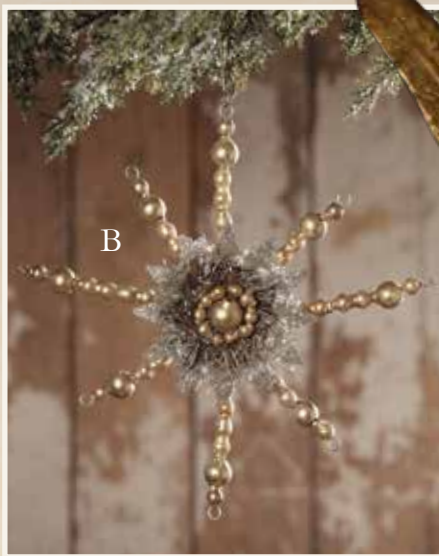

Heavenly Angels

C. VINTAGE TIN FLOWER WITH STRING ORNAMENT
Tin, glass, and beads. 4" D.
Min 8/$3.20 ea
#SN6741

❄️ 20% off

D. VINTAGE TIN SUNBURST ORNAMENT
Tin, glitter, glass glitter, tinsel, and glass. 2 assorted.
3¾" x 3".
Min 8/$3.20 ea
#SN6740

❄️ 20% off

❄️ 20% off

E. VINTAGE GLASS PINECONE STAR ORNAMENT
Tin, glass, and beads. 6" D.
Min 8/$4.40 ea
#SN6742

❄️ 20% off

F. PEACEFUL ANGEL
Hand-painted resin.
24½" x 12½".
Min 2/$44.00 ea
#TD7680

A. COMBINATION GLASS TIN TINSEL ORNAMENT
Glass, tin, and tinsel. 8" x 4".
Min 8/$4.40 ea
#SN6743

❄️ 20% off

B. GOLD BEADED SNOWFLAKE WITH TIN CENTER ORNAMENT
Tin, glass, glass glitter, and tinsel. 7" D.
Min 8/$4.20 ea
#SN6744

❄️ 20% off

G. NOEL CORRUGATED LETTERS
Printed paper with vintage images and glitter. Set of 4. 11½" x 11", 11½" x 11¾", 11½" x 9¾", and 11½" x 9".
Min 2/$19.20 st
#LO7250

❄️ 20% off

H. NATIVITY SILHOUETTE ORNAMENT
Tin, glitter, and ribbon. 5½" x 4½".
Min 6/$4.25 ea
#TF9822

I. NATIVITY CRECHE
Pressed paper and natural moss. 7" x 12" x 7½".
Min 1/$35.00 ea
#TD8566

J. NATIVITY
Hand-painted resin. Set of 13. Figures range from 1½" x 2" to 9¼" x 7½". Creche sold separately.
Min 1/$125.00 st
#TD8547

B