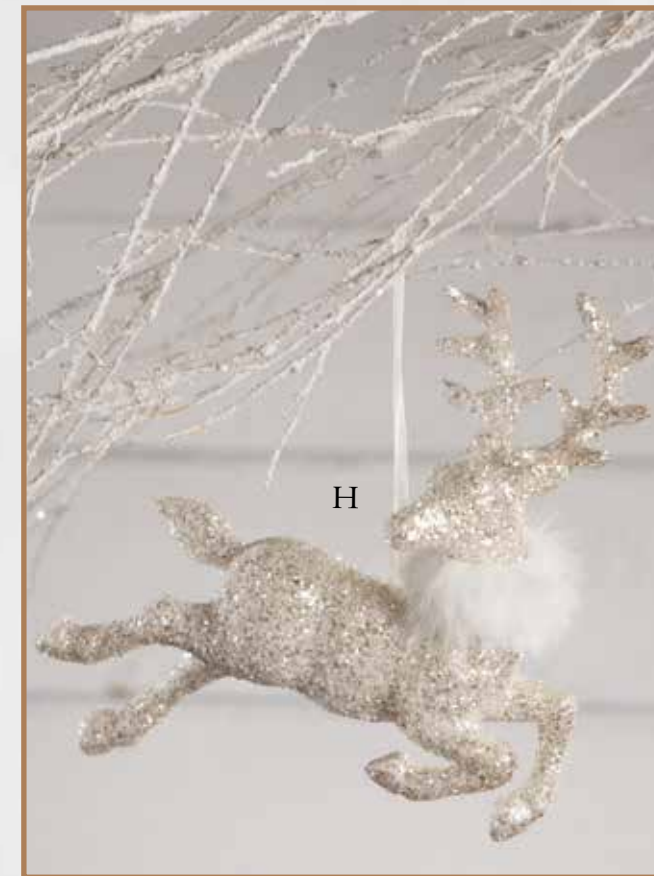

A

B

C

E. WINTER FUR TREE
Faux fur, glitter, beads, and
MDF base. Set of 2.
8½" x 5" and 10" x 6".
Min 3/$8.75 st
#RL8454

F. JOY APPLIQUE
PILLOW
Appliqued wool and beads.
10" x 18".
Min 3/$13.00 ea
#RL8276

G. WINTER TIN SIGN
Tin, glitter, and wire.
12" x 16".
Min 2/$14.75 ea
#TF8620

H. WINTER GLITTER
STAG ORNAMENT LG
Glittered plastic with faux
fur. 10" x 8".
Min 6/$9.00 ea
#LO8214

I. WINTER
WONDERLAND TREE
LARGE
Glittered plastic with tin
base. 24".
Min 4/$16.00 ea
#RL8292

J. WINTER
WONDERLAND TREE
SMALL
Glittered plastic with tin
base. 20".
Min 4/$11.00 ea
#RL8291

K. SNOWMAN WITH
WREATH
Resin, glitter, bottle brush,
textured snow, pressed
paper, beads, and faux fur.
9" x 4¾".
Min 2/$21.50 ea
#TL8736

D

A. FROSTY TREE ORNAMENT
Glittered plastic. 6" x 3".
Min 4/$6.40 ea
#LO8216
*20% off

B. FROSTY MORNING GLOBE
ORNAMENT
Glass with painted snow. 3" D.
Min 12/$2.80 ea
#LO8219
*20% off

C. WINTER GLITTER STAG
ORNAMENT SM
Glittered plastic with faux fur. 5½" x 4½".
Min 12/$4.25 ea
#LO8213

D. WINTER FAWN MINI ORNAMENT
Plastic. Set of 6. Packaged in a kraft box.
1½" x 1".
Min 6/$8.75 st
#LC8371

E

F

Bethany Lowe

G

H

I

J

K