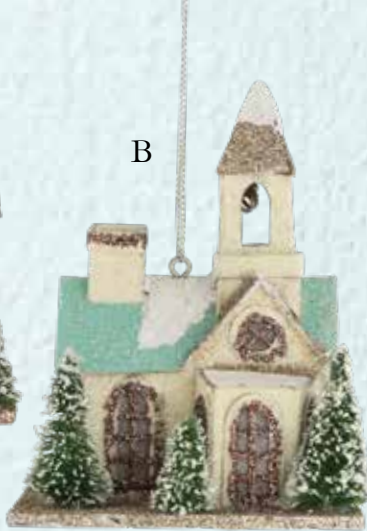

C. PASTEL BEADED STARBURST ORNAMENT
Glass and wire with tinsel. 3 assorted. 6" D.
Min 12/$5.00 ea
#SN6770