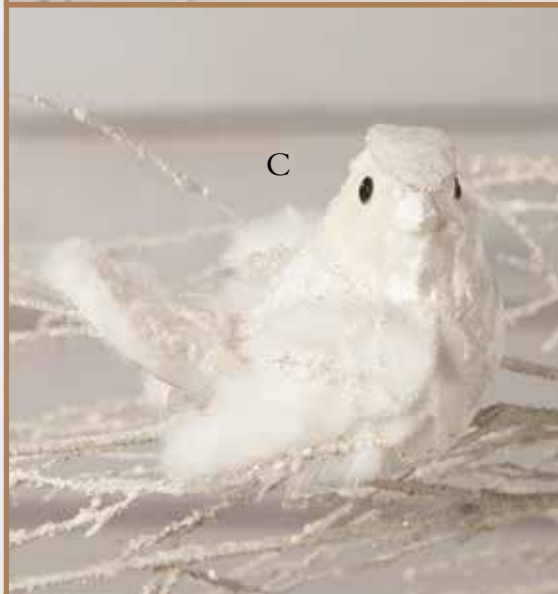

A

B

C

D

E

F

G

H

I

J

K

A. WINTER WHITE BEAD GARLAND
1/2" glass and plastic beads. 6' L.
Min 4/$9.60 ea
#LC8433

*40% off

B. WINTER WHITE GLASS BIRD CLIP ORNAMENT
Glittered glass with feather.
1 3/4" x 3 1/2".
Min 8/$4.50 ea
#LC8436

C. WINTER SNOW BIRD
Velveteen, faux fur, glitter, and beads. 3 3/4" x 4 1/4".
Min 12/$4.00 ea
#RL8448

D. WHITE BOTTLE BRUSH WREATH WITH CANDLE ORNAMENT
PVC, ribbon, mercury glass, plastic beads, and glitter. 5 1/2" D.
Min 12/$5.00 ea
#LC9582

E. WHITE ELEGANT FINIAL INDENT ORNAMENT
Mercury glass, glass glitter, and bullion. 7" x 2".
Min 6/$5.75 ea
#LC9570

F. WINTER COLLAGE TREE
Fabric, MDF, glitter, and beads. 13".
Min 4/$8.40 ea
#RL8455
*20% off

G. WINTER WONDERLAND BELSNICKLE WITH TREE
Resin, bottle brush, pearls, and faux fur. 9 1/2" x 8".
Min 1/$27.00 ea
#TL8739

H. PEARL WREATH WITH WHITE BOTTLE BRUSH TREE ORNAMENT
Bottle brush, ribbon, plastic beads, and glitter. 4" D.
Min 9/$3.25 ea
#LC9571

I. DRIPPING ICICLES ORNAMENT
Paper, mica, and wire. 7" x 2".
Min 24/$2.45 ea
#TF9114

J. LITTLE PLATINUM PUTZ CHURCH ORNAMENT
Pressed paper, glitter, plastic, and bottle brush. 4 1/4" x 3 1/4".
Min 4/$9.75 ea
#LC9584

K. WINTER ST. NICHOLAS CONTAINER
Hand-painted resin, tin, fabric, artificial tree, bells, basket, assorted toys, and glitter. 13" x 7 1/2".
Min 1/$52.50 ea
#TD9027