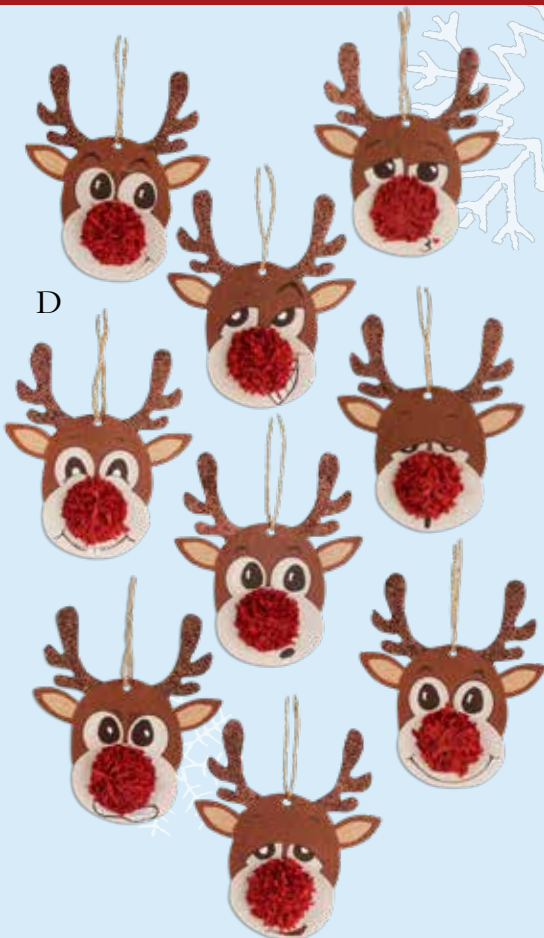

Reindeer Games

A

A. DECK THE HALLS
Resin, glitter, textured snow, wire, and beads. 9" x 11".
Min 1/$65.00 ea
#TD8545

B. REINDEER GAMES GARLAND
Printed paper, crepe paper, glitter, and jute. 5" x 72" L.
Min 2/$17.00 ea
#TL9429

C. CHENILLE CANDY CANES
Set of 24. 4".
Min 12/$3.75 st
#LO5687

*20% off

D. REINDEER GAMES ORNAMENT
Printed paper, crepe paper, glitter, and jute. 9 assorted. 4" x 3 1/2".
Min 9/$2.85 ea
#TL9430

C

E. OH WHAT FUN!
Resin, glitter, textured snow, flocking, abaca and pressed paper. 11" x 12 1/2".
Min 1/$75.00 ea
#TD8546

F. REINDEER BUCKET HEAD
Resin, ribbon, glitter, and wire. 6" x 2 1/2".
Min 3/$17.00 ea
#TJ8682

G. SANTA'S HELPER REINDEER PAPER MACHE
Paper mâché, bells, and glitter. 14" x 7" x 11".
Min 2/$33.00 ea
#TJ8686

H. GREEN OMBRE MINI BOTTLE BRUSH TREES
Bottle brush. Set of 3. 4", 4 1/2", and 5".
Min 4/$6.25 st
#LC8375

F

D

E

H

G

Bethany Lowe