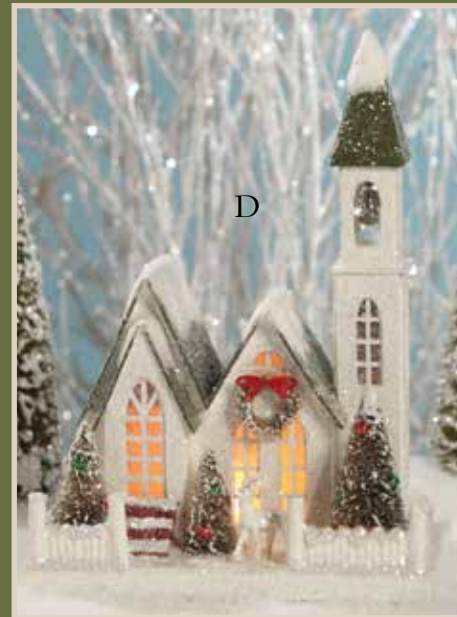

Bethany
 Lowe

A

B

C

D

E

A. TRADITIONAL
PINECONE
KID ORNAMENT
Resin, ribbon, and abaca.
2 assorted. 4¼" x 2¼".
Min 6/\$11.50 ea
#TD6075

B. VINTAGE PUTZ
CHRISTMAS
HOUSE MD
Pressed paper, bottle brush
trees, and glitter. 2 assorted.
5½" x 7" and 5¼" x 6½".
Min 4/\$23.00 ea
#LC4588