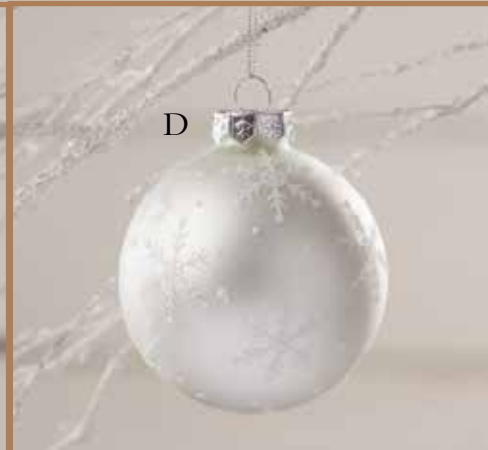

A

B

A. WINTER WIRE WORD ORNAMENT
Wire and glitter. 4 assorted. 1 3/4" x 2 3/4", 2" x 3", 2" x 3 1/4", and 2 1/4" x 3 1/4".
Min 24/$1.20 ea
#TF8612

B. WHITE DEER IN PINECONE INDENT ORNAMENT
PVC, mercury glass, plastic, faux snow, and glitter. 4 1/2" x 3".
Min 8/$6.50 ea
#LC9583

C

D

E

C. WINTER STAG LIGHT UP GLOBE ORNAMENT
Glass with batting, glitter, resin deer, bottle brush, and chenille. 3 1/2" x 3 1/2".
Min 6/$7.60 ea
#LC8344

*20% off

D. WINTER SNOWFLAKE SILHOUETTE ORNAMENT
Glass with glitter. 3" D.
Min 8/$2.20 ea
#LC8337

*20% off

E. WINTER FLOCKED STAG ORNAMENT
Flocked resin with cotton cord hanger. 3 3/4" x 3 1/2".
Min 6/$3.00 ea
#KL8006

*40% off

F. WONDERLAND BALL ORNAMENT SM
Glitter and Styrofoam. 2" D.
Min 24/$0.85 ea
#RL8290

G. SNOWFLAKE ORNAMENT
Tin, glitter, and abaca. 3 assorted. 2 1/2" D.
Min 24/$1.25 ea
#TF8617

H. WONDERLAND BALL ORNAMENT
Glitter and Styrofoam. 4" D.
Min 12/$3.00 ea
#RL8289

I. WINTER FAWN GLASS CONE ORNAMENT
Mercury glass with plastic, faux snow, and PVC. 5 1/2" x 2 1/4".
Min 8/$7.00 ea
#LC8439

F

G

H

I

J

K

L

M

J. PEARL SNOWBURST ORNAMENT
Glass, wire, plastic, and glitter. 8 1/2" D.
Min 8/$5.60 ea
#LC8432

*20% off

K. FROSTY MORNING ICICLE ORNAMENT 6"
Glass with painted snow.
Min 12/$4.50 ea
#LO8218

L. FROSTY MORNING ICICLE ORNAMENT 8"
Glass with painted snow.
Min 12/$4.50 ea
#LO8217

N

M. SNOW DROP GARLAND
Glittered Styrofoam. 6' L.
Min 12/$4.50 ea
#RL8275

N. WINTER WHITE SNOWFLAKE TREE
Glittered plastic. Lights included. 15" x 7".
Min 2/$22.00 ea
#LO8210

O. 36" IVORY FEATHER TREE
Wood base.
Min 2/$54.00 ea
#LG0669

O

Winter White