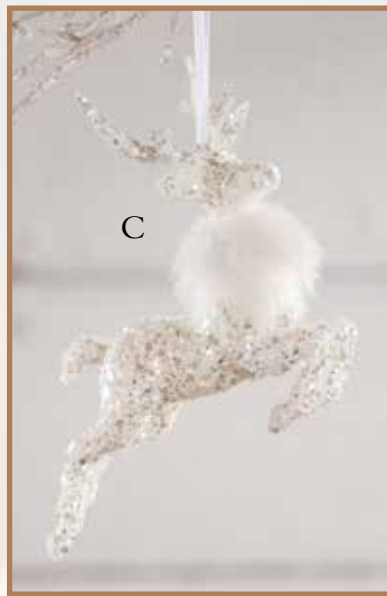

O

Winter White

A

B

C

E. WINTER FUR TREE
Faux fur, glitter, beads, and
MDF base. Set of 2.
8½" x 5" and 10" x 6".
Min 3/\$8.75 st
#RL8454

F. JOY APPLIQUE
PILLOW
Appliqued wool and beads.
10" x 18".
Min 3/\$13.00 ea
#RL8276