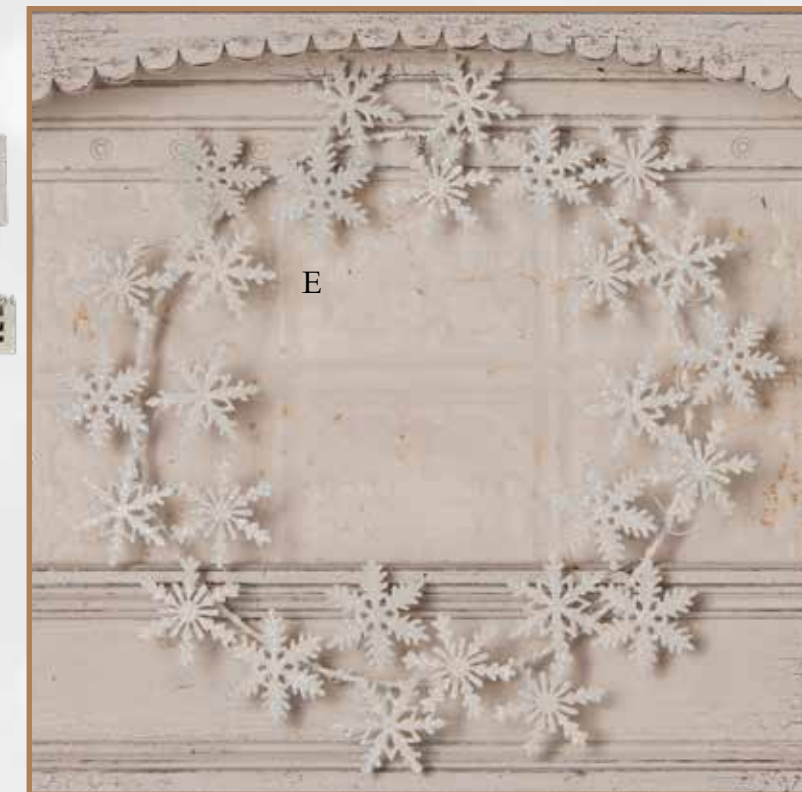

F. HORSE DRAWN SLED
Resin, glitter, abaca, natural fibers, canvas, mica, and bottle brush.
Horse: 10" x 9". Sled: 11" x 9".
Min 1/\$72.00 ea
#TD8551

E

F

Bethany Lowe

A. WINTER POLKADOT STARBURST ORNAMENT
Mercury glass with glitter. 7".
Min 8/\$7.25 ea, 16/\$7.00
#LC8437