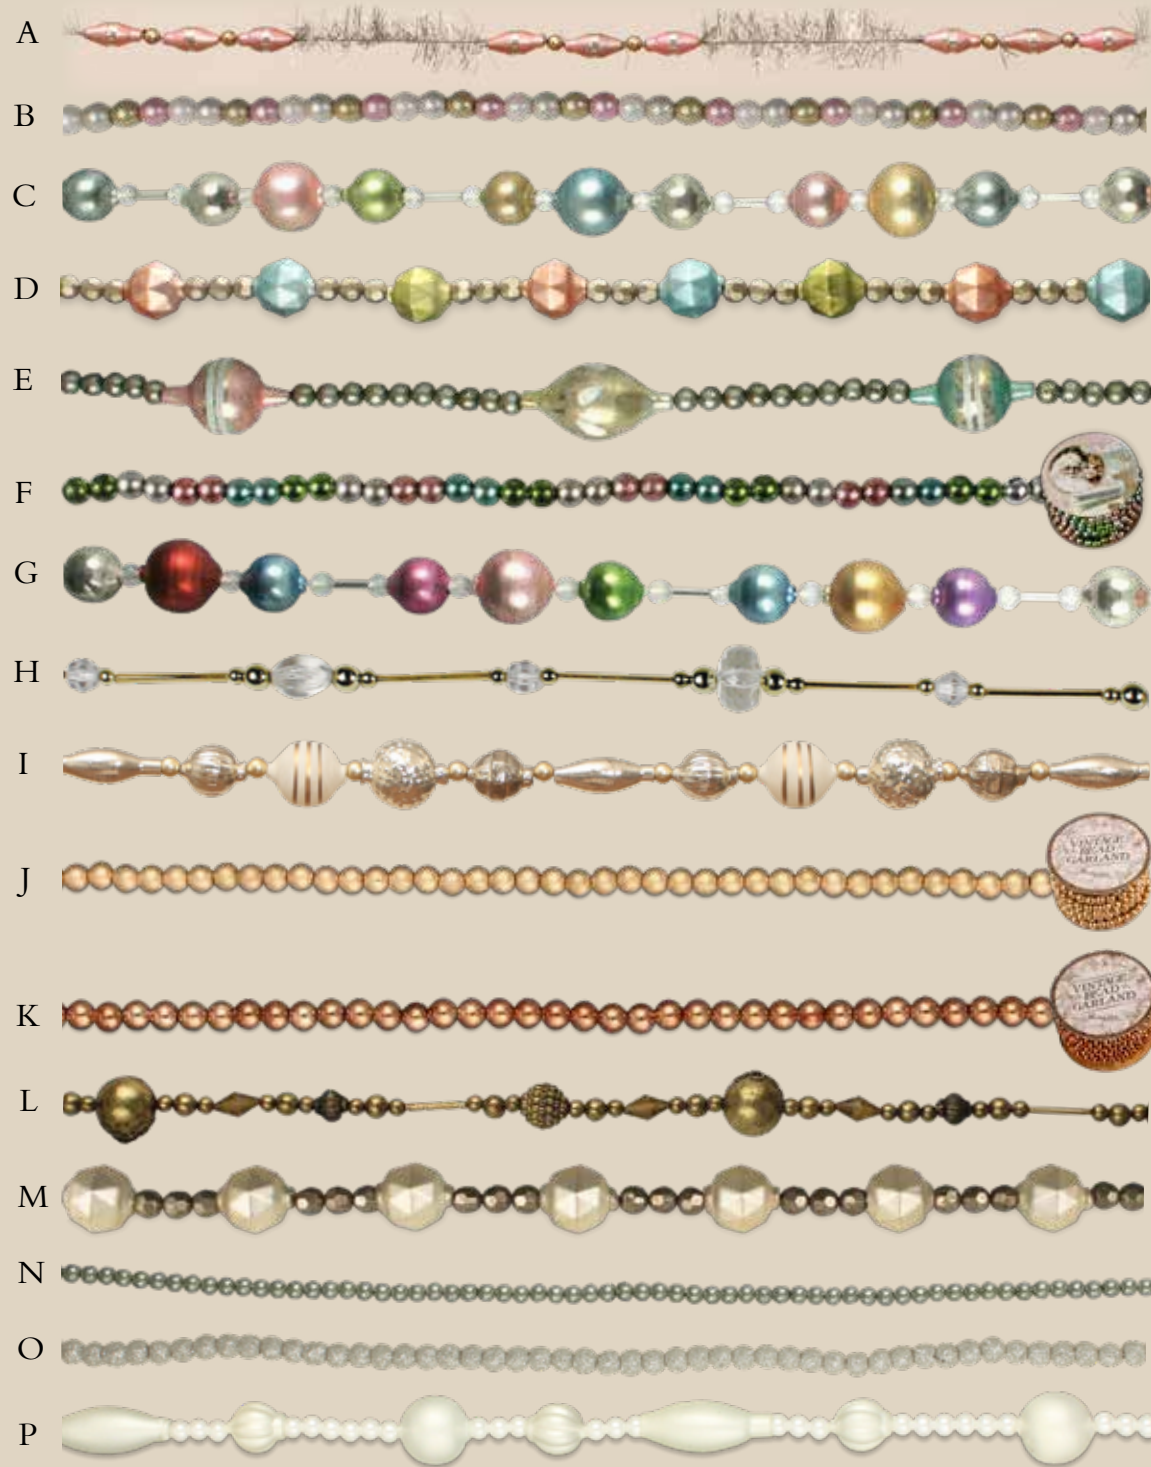

A. FLEA MARKET TINSEL GARLAND PINK/GOLD
Tinsel with 1/4" glass beads. 7' L.
Min 6/$11.00 ea
#SN6749
*20% off

B. PASTEL AND PEARL BEAD GARLAND
1/4" plastic beads. 9' L.
Min 6/$5.60 ea
#SN6771
*20% off

C. MULTI COLORED PASTEL GARLAND 6' L
3/4" glass beads in vintage-style box.
Min 3/$20.50 ea
#LG0671
*20% off

D. FLEA MARKET GEOMETRIC BEAD GARLAND
3/4" glass and plastic beads. Comes in a kraft box. 6' L.
Min 3/$18.80 ea
#LC8030
*20% off

E. GORGEOUS PASTEL GLASS GARLAND 6' L
3/4" glass beads in vintage-style box.
Min 6/$19.00 ea, 12/$18.10
#LG0744

F. MINI FLEA MARKET BEAD GARLAND
1/4" plastic beads on a vintage-style spool. 6' L.
Min 12/$4.25 ea
#SN7533

G. JEWEL TONED GARLAND 6' L
1" glass beads. Comes in a vintage-style box.
Min 3/$22.30 ea, 9/$21.20
#LG0736

H. PEACEFUL BEAD GARLAND 9' L
1/2" acrylic beads with a vintage-style header.
Min 6/$3.95 ea
#SN6785
*40% off

I. A PEACEFUL CHRISTMAS GLASS BEAD GARLAND 6' L
3/4" hand-painted and frosted glass beads in vintage-style box.
Min 6/$18.00 ea
#SN6723
*20% off

J. OLD GOLD MINI BEAD GARLAND
1/4" plastic beads on a vintage-style spool. 6' L.
Min 12/$3.40 ea
#LC8034
*20% off

K. COPPER MINI BEAD GARLAND
1/4" plastic beads on a vintage-style spool. 6' L.
Min 12/$3.40 ea
#LC8035
*20% off

L. VINTAGE GOLD BEAD GARLAND 9' L
3/4" plastic beads with a vintage-style header.
Min 6/$9.40 ea
#LG3455
*20% off

M. PEARL & GOLD GEOMETRIC GLASS BEAD GARLAND 6' L
3/4" glass and plastic beads. Comes in a kraft box.
Min 6/$18.80 ea
#LC7064
*20% off

N. VINTAGE SMALL SILVER BEAD GARLAND
1/8" plastic beads with a vintage-style header. 6' L.
Min 12/$2.50 ea
#LG5611
*40% off

T. GOLD/RED/GREEN BEAD GARLAND 9' L
1/2" plastic beads with a vintage-style header.
Min 6/$4.50 ea
#LG1819
*40% off

V. RED/GREEN/GOLD/CANDY STRIPE GLASS GARLAND 6' L
1" glass beads in a vintage-style box.
Min 4/$12.60 ea
#SN5839
*20% off

W. LARGE JOLLY BEAD GARLAND 7' L
3/4" plastic beads. Comes in a polybag.
Min 6/$7.20 ea
#SN7517
*20% off