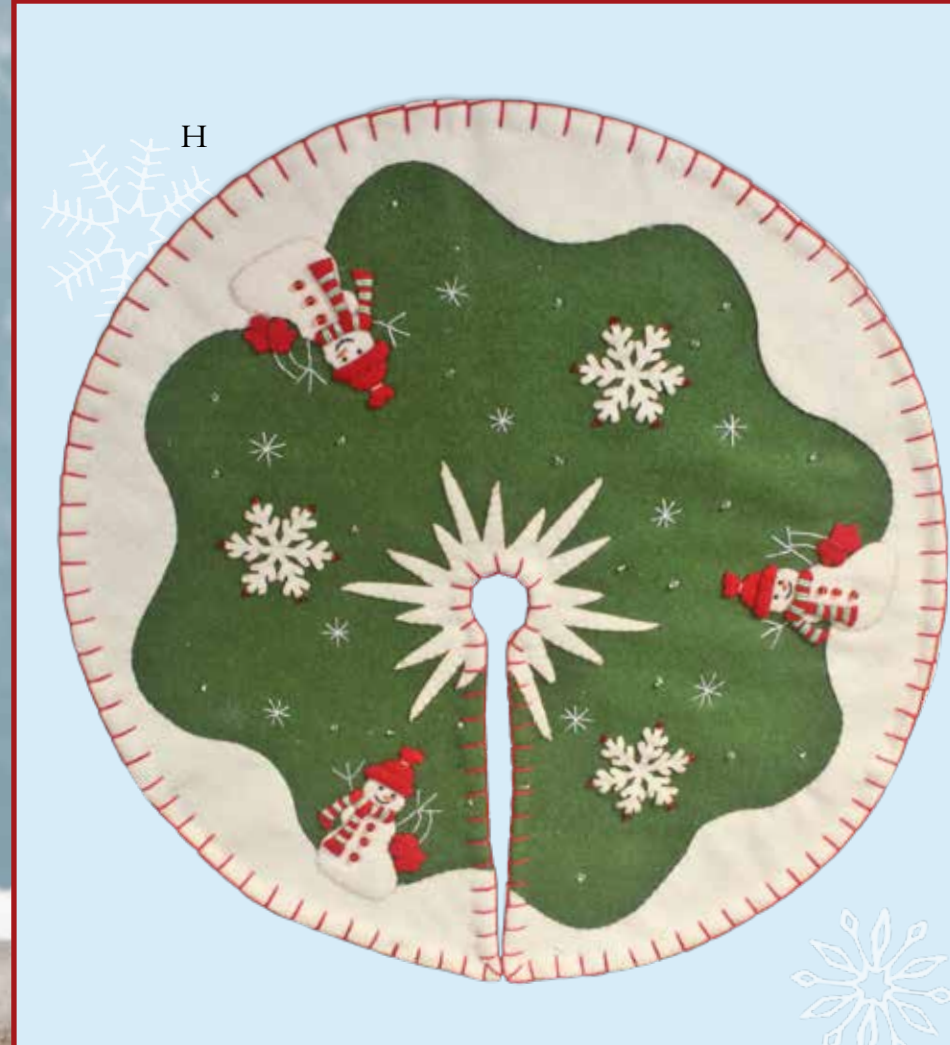

H. RETRO SNOWMAN APPLIQUE TREE SKIRT
 Appliqued wool and beads.
 15" D.
 Min 3/\$9.00 ea
 #RL8953

D

E

F

G

H

A

A. HAPPY SNOWMAN HEAD ORNAMENT
Hand-painted resin and glitter.
4 assorted. 3½" D.
Min 4/\$6.75 ea
#TL9423