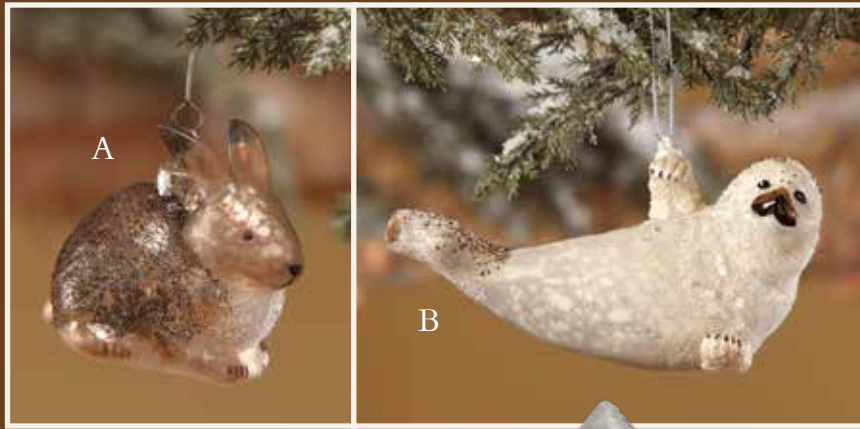

A. MINI GLASS RABBIT ORNAMENT
Mercury glass with glitter.
2¼" x 3".
Min 8/$3.60 ea
#SN6751

❄️ 20% off

B. VINTAGE SEAL ORNAMENT
Mercury glass, glitter, and bead mixture. 2¾" x 4½".
Min 6/$5.40 ea
#LC7168

❄️ 20% off

C. IVORY ST. NICHOLAS WITH WALKING STICK
Hand-painted resin, bottle brush, and glitter. 14½" x 6".
Min 2/$49.50 ea
#TD9021

D. ELEGANT BRONZE TINSEL TREES
Tinsel and glitter. Set of 2. 12½" and 14".
Min 2/$15.00 st
#SN5837

❄️ 40% off

E. PEWTER BELL ORNAMENT
Glass and tinsel. 3½" x 5".
Min 6/$3.75 ea
#SN7494

❄️ 40% off

F. PEACEFUL STARBURST ORNAMENT
Glass, wire, and glitter. 7" D.
Min 12/$4.40 ea
#SN7510

❄️ 20% off

G. ELEGANT GLASS PINECONE ORNAMENT
Glass, glass glitter, and sequins. 4½" x 3½".
Min 8/$5.40 ea
#LO5662

❄️ 20% off

H. ELEGANT MERCURY GLASS SKATE ORNAMENT
Mercury glass and glitter. 3" x 3¼".
Min 6/$4.40 ea
#LC6403

❄️ 20% off

I. ELEGANT MERCURY GLASS TREE ORNAMENT MD
Glitter and sequins. 3½" x 2½".
Min 6/$2.80 ea
#LC6405

❄️ 40% off

J. WOODLAND JAR ORNAMENT
Glass with glitter. 3¼" x 2".
Min 6/$5.00 ea
#SN6831

❄️ 20% off

K. PLATINUM AND IVORY GLASS CANDLE CLIP ORNAMENT
Mercury glass, tinsel, and glitter. 4½".
Min 8/$5.25 ea, 24/$5.00
#SN6754

L. VINTAGE PAPER BELL ORNAMENT
Paper pulp, ribbon, and tinsel. 7½" x 4".
Min 4/$9.00 ea
#TP6196

M. ELEGANT MERCURY GLASS TREE ORNAMENT LG
Glitter and sequins. 6" x 3¾".
Min 6/$5.00 ea
#LC6404

❄️ 20% off

N. ELEGANT PINECONE ACORN DANGLE ORNAMENT
Mercury glass, glitter, and ribbon. 6" x 2½".
Min 12/$3.25 ea
#SN7497

Bethany
Lowe