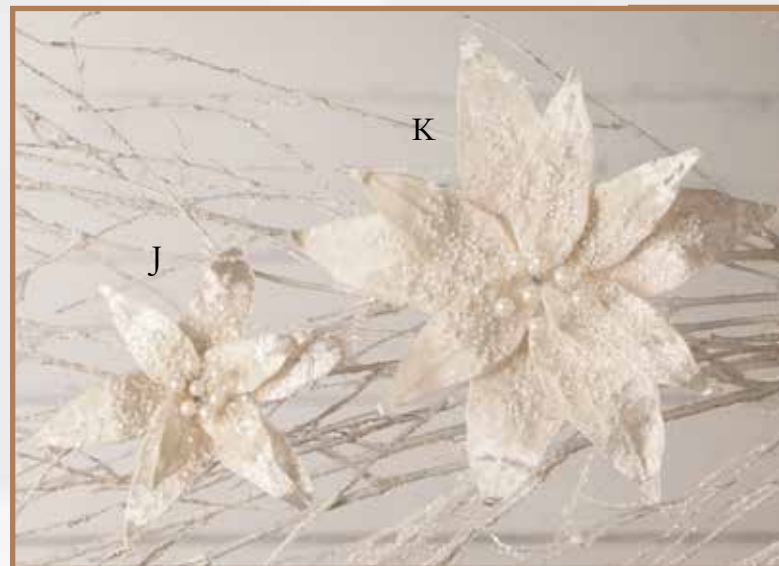

A. WINTER POLKADOT STARBURST ORNAMENT
Mercury glass with glitter. 7".
Min 8/$7.25 ea, 16/$7.00
#LC8437

B. WINTER GLITTERED SNOWFLAKE ORNAMENT
MDF and glitter. 4 assorted. 4½" D.
Min 24/$1.55 ea
#RL8926

C. HOLIDAY SPIRIT HORSE ORNAMENT
Resin, natural fiber, and wire hanger. 5" x 1½" x 5".
Min 4/$13.25 ea
#TD8565

D. WINTER WHITE PAPER SNOWFLAKE ORNAMENT
Glittered paper. 7".
Min 6/$7.50 ea
#LO8220

E. FROSTY PEARL ICICLE ORNAMENT LG
Glass, glitter, and silver leafing. 10".
Min 8/$5.20 ea
#LC8430

F. ENCRUSTED FUR SNOWBALL ORNAMENT
Faux fur, glitter, sequins, and beads. 3¾" D.
Min 8/$2.50 ea
#RL8443

G. PEARL WREATH WITH WHITE BOTTLE BRUSH TREE
Bottle brush, ribbon, plastic beads, and glitter. 4" D.
Min 9/$3.25 ea
#LC9571

H. WHITE ICICLE MINI ORNAMENT
Glittered glass. Set of 6. 2" x ½".
Min 4/$13.00 st
#LC8438

I. WINTER FAWN GLASS LIGHT UP ORNAMENT
Glass with batting, glitter, resin deer, and bottle brush. 5" x 3¼".
Min 6/$9.75 ea, 18/$9.50
#LC8345