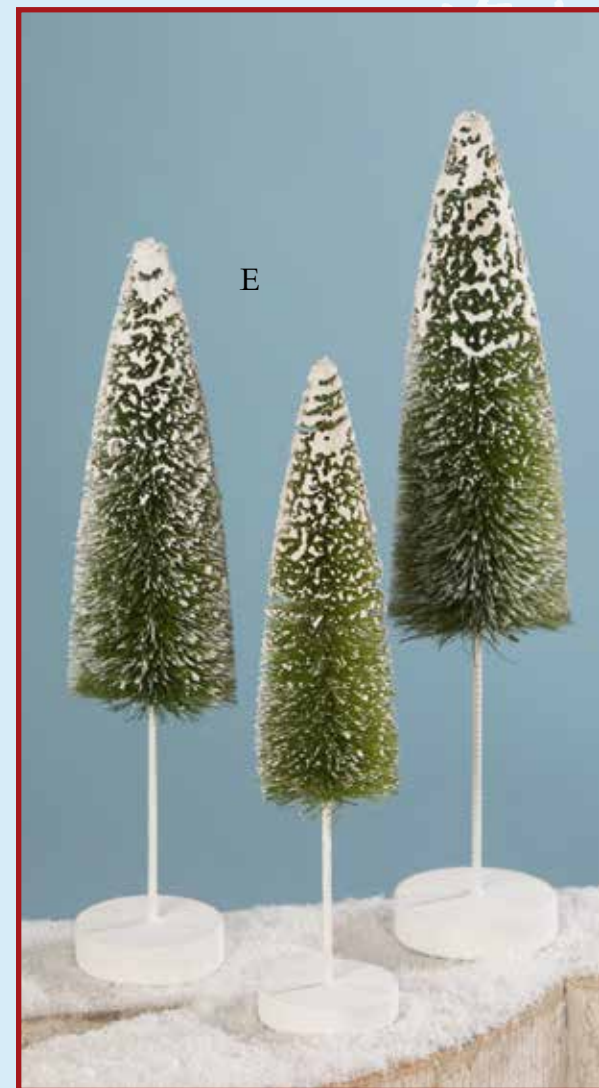

A

Retro Reindeer

A. ON PRANCER! WALL HANGING LG PAPER MACHE
Hand-painted paper mâché and jingle bells. Wreath not included. 18" x 20".
Min 2/$43.50 ea
#TJ9506

B. LIL' REINDEER BUCKET TRADITIONAL
Hand-painted resin, seam binding, wire, and crepe paper. 4¼" x 2¼".
Min 3/$9.50 ea
#TL9424

C. REINDEER CHRISTMAS DELIVERY ORNAMENT
Hand-painted resin, sugar glitter, and wire. 5" x 1½".
Min 3/$11.75 ea
#TD9022

D. MINI FAWN ORNAMENTS
Resin and tinsel. Packaged in box. Set of 6. 1½" x 1".
Min 6/$8.00 st, 18/$7.50
#SN7487

E. SNOW COVERED GREEN BOTTLE BRUSH TREES
Faux snow. Set of 3. 9", 10½", and 12".
Min 3/$12.75 st
#LC9577

B

F. RETRO FAWN ORNAMENT
Resin, ribbon, and bell. 4" x 2½".
Min 6/$8.00 ea
#TD5084

G. RETRO REINDEER ORNAMENT
Resin, tinsel, pressed paper, and beads. 4¾" x 2½".
Min 12/$5.00 ea
#TL7833R

H. FAWN AND BEADS IN GLOBE ORNAMENT
Glass, bottle brush, beads, tinsel, and plastic. 2¾" D.
Min 6/$5.50 ea
#SN7540

I. RETRO REINDEER WITH WREATH GLASS ORNAMENT
Glass, glitter, and greenery. 5" x 3¾".
Min 8/$6.80 ea
#LC7132
*20% off

C

**Bethany
Lowe**

D

E

F

G

H

I