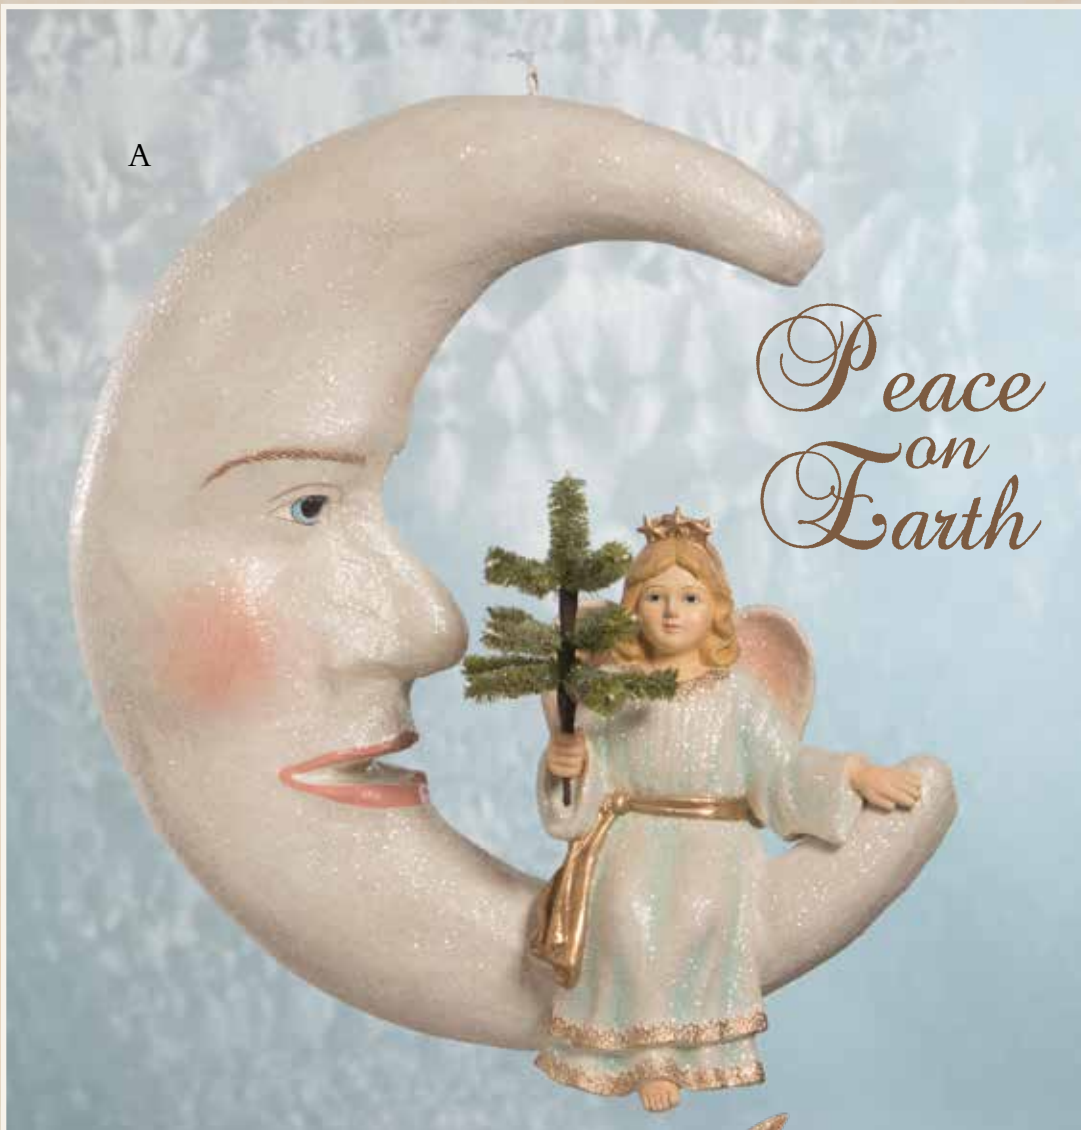

A

Peace
on
Earth