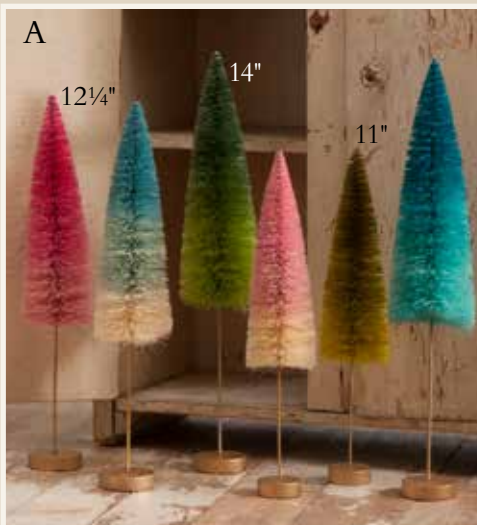

M. MINI BOTTLE BRUSH TREES
Plastic beads, flocking and glitter. Packed in poly bag with vintage-style header. Set of 6. 2 3/4".
Min 6/$8.75 st
#SN6768