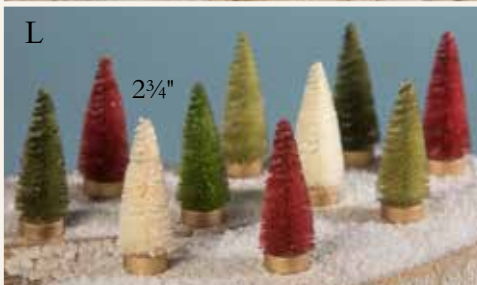

A. MERRY AND BRIGHT BOTTLE BRUSH TREES
Plastic, glitter, and MDF base. Set of 3. 9", 11", and 13".
Min 2/\$32.00 st
#LC8415

E. JOLLY SEQUIN BOTTLE BRUSH TREES
Sequins. Set of 3. 6", 7", and 8 1/2".
Min 2/\$14.50 st
#SN7547