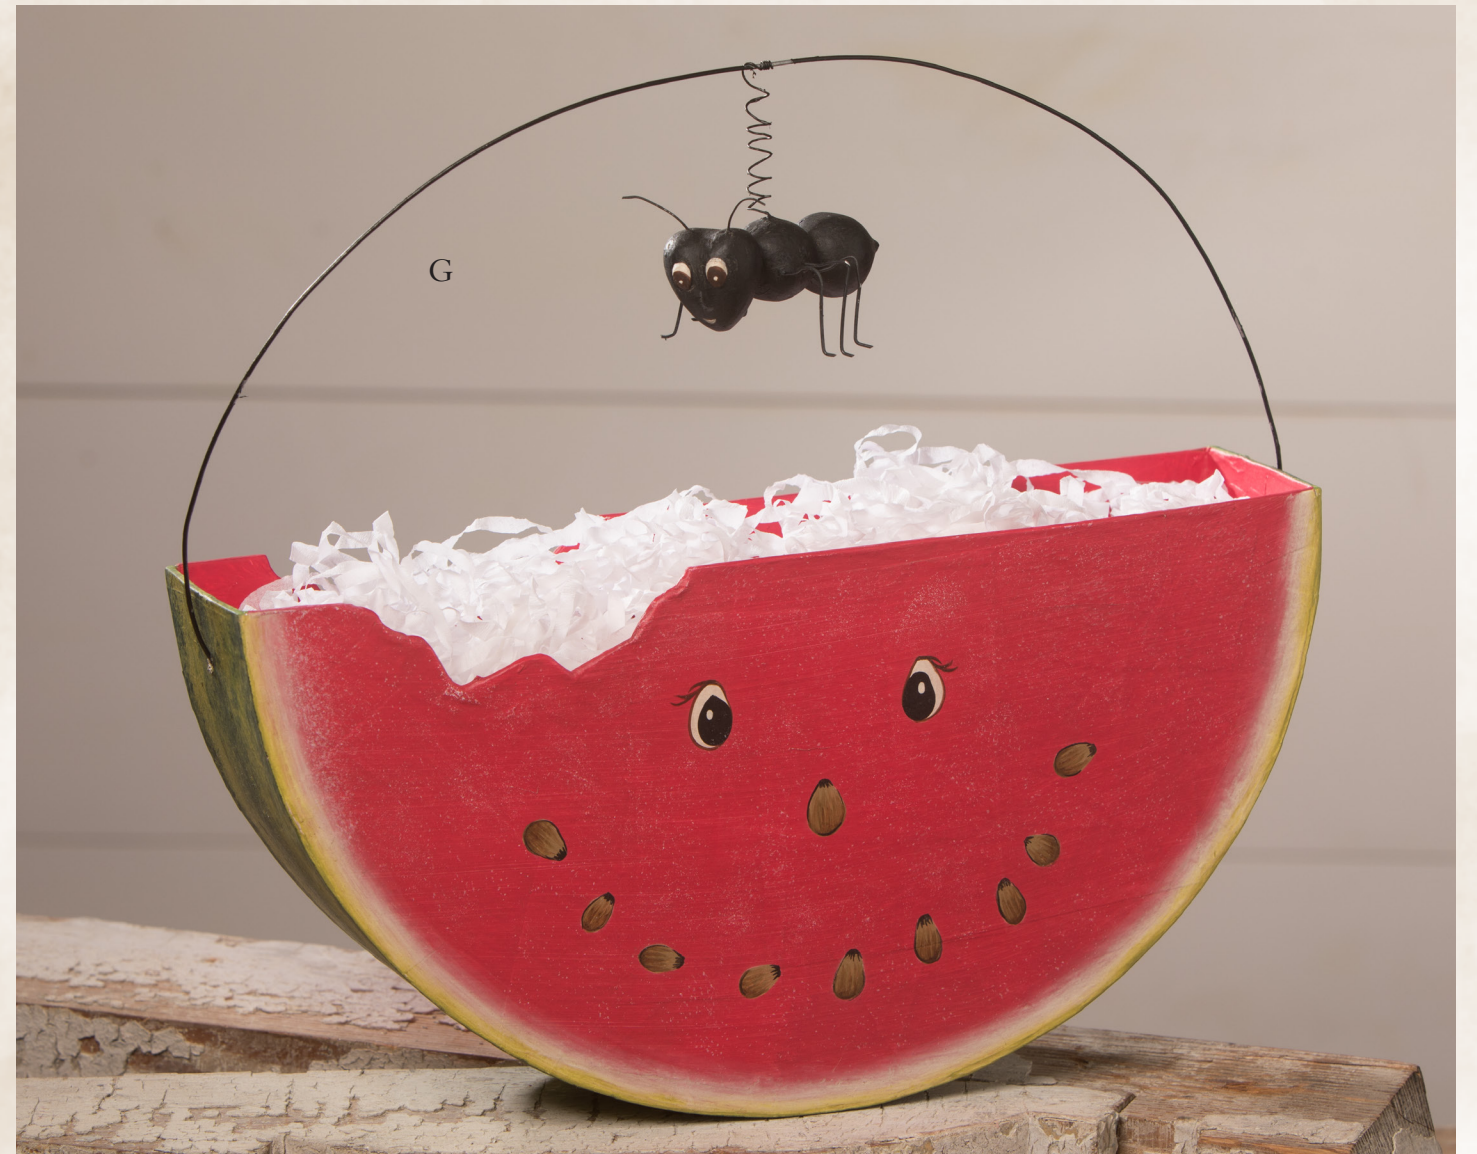

A

B

C

F

New for Summer!

D

E

A. FRUITY CHERRIES
Hand-painted resin and fabric.
4.75" x 4" x 2.25".
Min 3/$11.25 ea
#TD0014C

B. FRUITY SOUR LEMON
Hand-painted resin.
4" x 2.5" x 2.75".
Min 3/$10.25 ea
#TD0014L

C. PEACHY
Hand-painted resin and fabric.
3" x 3.25" x 3.5".
Min 3/$10.25 ea
#TD0014P

D. MR. LEMON
Hand-painted resin, paper, and natural grass. 8.5" x 6" x 5".
Min 1/$26.00 ea
#TD0012

E. MS. CHERRY
Hand-painted resin, paper, fabric, and natural grass.
9.5" x 5.5" x 3.5".
Min 1/$28.00 ea
#TD0013

F. MS. CHERRY RECIPE CARD HOLDER
Hand-painted resin, wire, and fabric. Card not included.
4.5" x 3" x 3.25".
Min 3/$11.75 ea
#TD0017

G. HELLO SUMMER WATERMELON BUCKET
Pressed paper, resin, wire handle, and crepe. 6" x 12.5" x 3".
Min 2/$18.25 ea
#TJ0177

G