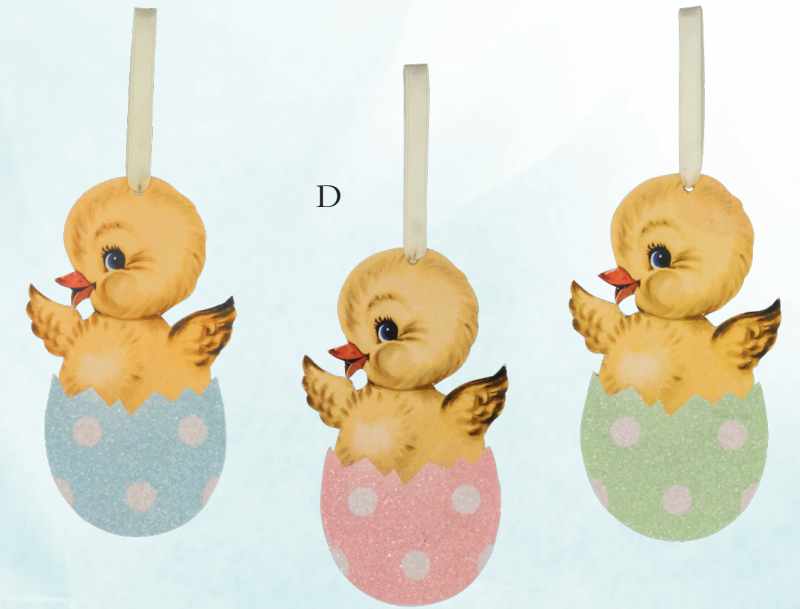

A

B

A. TIN AQUA EASTER BUCKET
Tin and paper. 4.5" x 10" x 10".
Min 2/$15.75 ea
#TF0116A

B. TIN PINK EASTER BUCKET
Tin and paper. 4.5" x 10" x 10".
Min 2/$15.75 ea
#TF0116P

C. RUNNING BUNNY NAPKIN RING 4/A
Tin and glitter. Napkins not included.
4 assorted. 2" x 3.25" x 1.75".
Min 8/$1.65 ea
#TF0112

D

E

D. CHICK IN EGG PRESSED PAPER ORNAMENT 3/A
Pressed paper and glitter.
3 assorted. 4" x 2" x .06".
Min 12/$2.95 ea
#TL0219

E. CHICK IN EGG PAPER MACHE 3/A
Paper mâché and glitter.
3 assorted. 5.5" x 4" x 3.25".
Min 3/$13.95 ea
#TL0221

F. PASTEL CHICK SILHOUETTE 4/A
Tin and glitter. 4 assorted.
2.25" x 3.5" x 1",
3.25" x 3.75" x 1",
3.75" x 2.5" x 1", 4" x 2.5" x 1".
Min 8/$2.10 ea
#TF0110

C

C

F