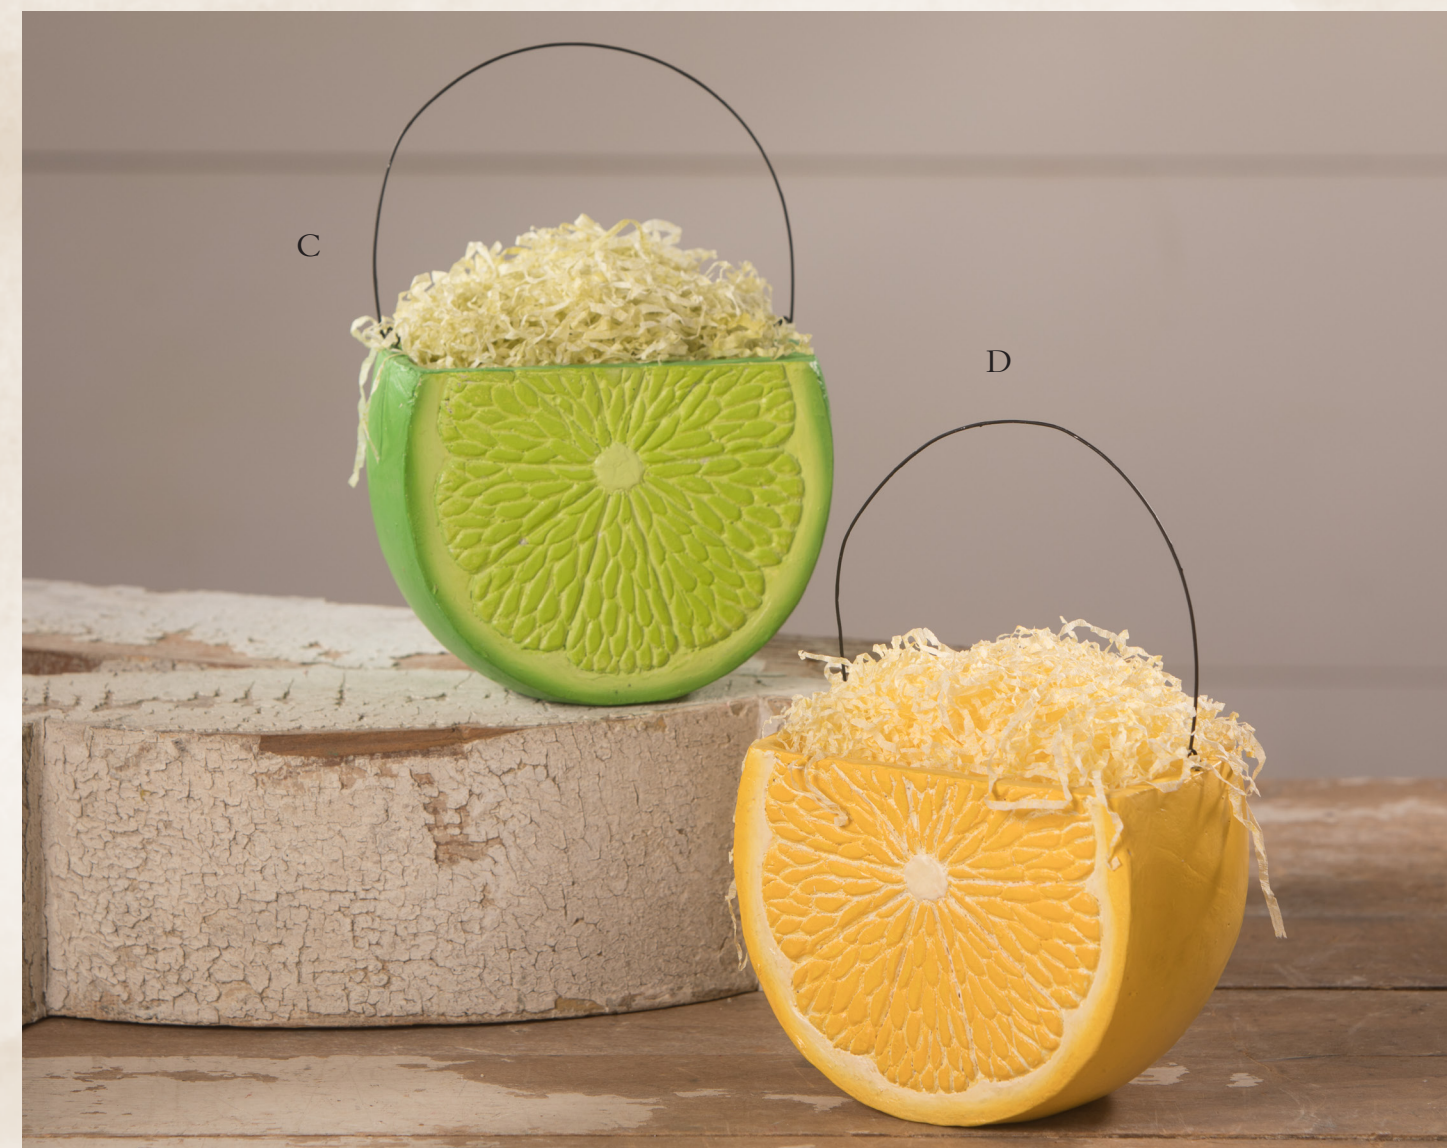

D. LEMON BUCKET
Paper pulp and paper grass.
4" x 5" x 5".
Min 2/$13.00 ea
#TL0217Y