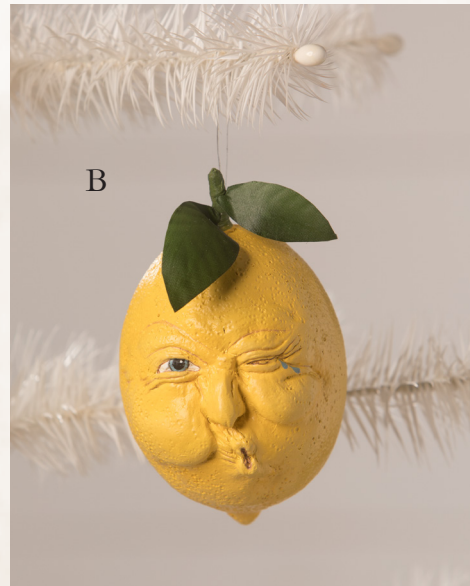

A

B

C

F

New for Summer!

D

E

A. FRUITY CHERRIES
Hand-painted resin and fabric.
4.75" x 4" x 2.25".
Min 3/$11.25 ea
#TD0014C

B. FRUITY SOUR LEMON
Hand-painted resin.
4" x 2.5" x 2.75".
Min 3/$10.25 ea
#TD0014L

C. PEACHY
Hand-painted resin and fabric.
3" x 3.25" x 3.5".
Min 3/$10.25 ea
#TD0014P

D. MR. LEMON
Hand-painted resin, paper, and natural grass. 8.5" x 6" x 5".
Min 1/$26.00 ea
#TD0012

E. MS. CHERRY
Hand-painted resin, paper, fabric, and natural grass.
9.5" x 5.5" x 3.5".
Min 1/$28.00 ea
#TD0013

F. MS. CHERRY RECIPE CARD HOLDER
Hand-painted resin, wire, and fabric. Card not included.
4.5" x 3" x 3.25".
Min 3/$11.75 ea
#TD0017

G. HELLO SUMMER WATERMELON BUCKET
Pressed paper, resin, wire handle, and crepe. 6" x 12.5" x 3".
Min 2/$18.25 ea
#TJ0177

G