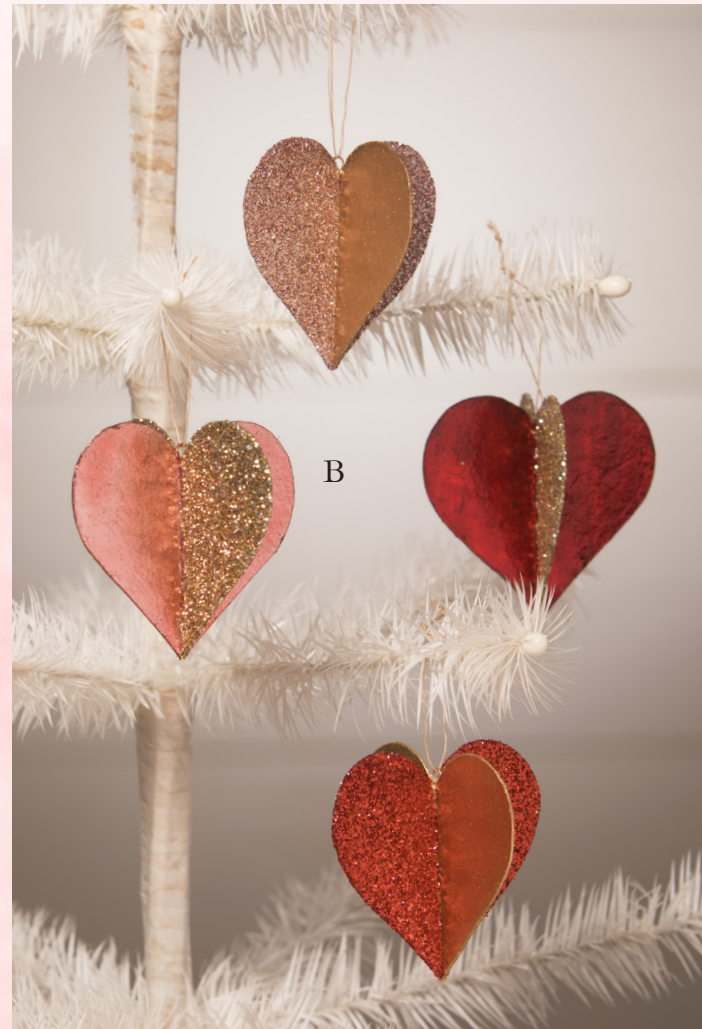

A. BUBBLES AND KISSES CHAMPAGNE ORNAMENT 2/A
Resin, wire, tinsel, and glitter.
2 assorted. 4.75" x 1.25" x 1.25".
Min 6/$5.75 ea
#TF0103

B. SWEET HEART GLITTER AND FOIL ORNAMENT 4/A
Pressed paper, abaca, and glitter.
4 assorted. 2.5" x 3" x 3".
Min 12/$2.40 ea
#TF0100

C. I LOVE YOU A LATTE ORNAMENT 2/A
Resin, glitter, abaca, and paper.
2 assorted. 2.25" x 4.5" x 2.25".
Min 4/$6.00 ea
#TF0101

D. CANDY HEART ORNAMENT 3/A
Resin, abaca, and glitter.
3 assorted. 2" x 2.25" x .25".
Min 12/$2.95 ea
#TF0105