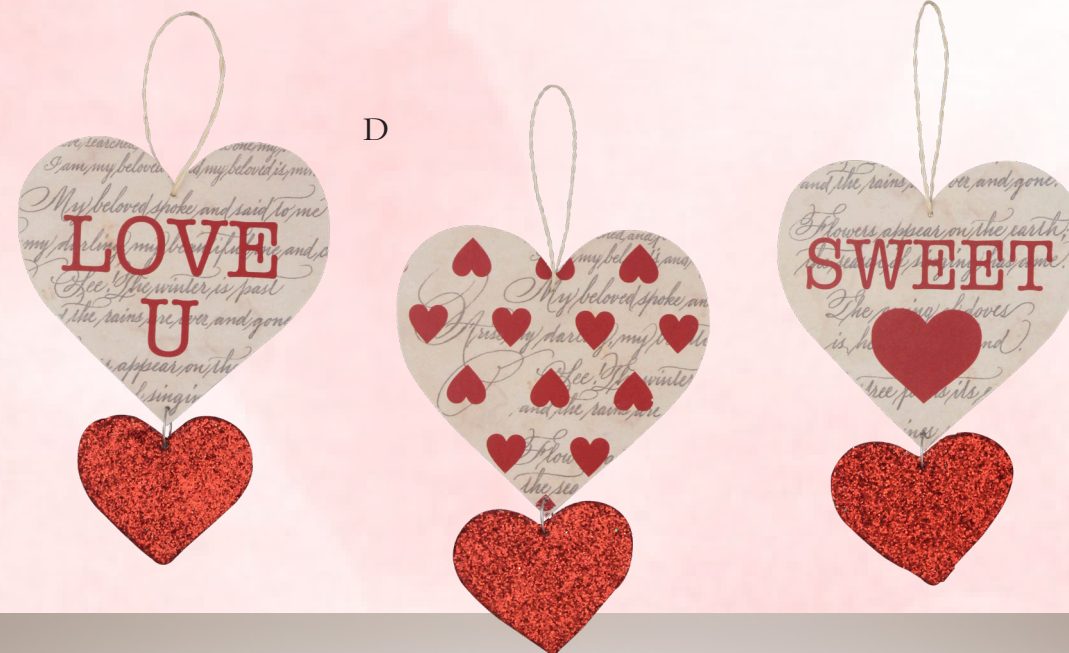

*New for
Valentine's
Day!*

A. QUEEN OF HEARTS GIRL
Hand-painted resin and glitter.
5" x 4" x 3".
Min 2/$16.00 ea
#TD0000

B. KING OF HEARTS BOY
Hand-painted resin and glitter.
5.5" x 3.25" x 2.5".
Min 2/$15.50 ea
#TD0001

C. VALENTINE BUCKET
Tin and paper.
4" x 7.5" x 7".
Min 3/$11.75 ea
#TF0106

D. LOVE LETTER HEART ORNAMENT 3/A
Pressed paper and glitter.
3 assorted. 4.5" x 3.5" x .06".
Min 6/$3.25 ea
#TL0215

E. VALENTINE SNUGGLE BUNNY
Paper pulp, crepe, glitter.
7.5" x 5" x 3.5".
Min 2/$16.00 ea
#MA0400