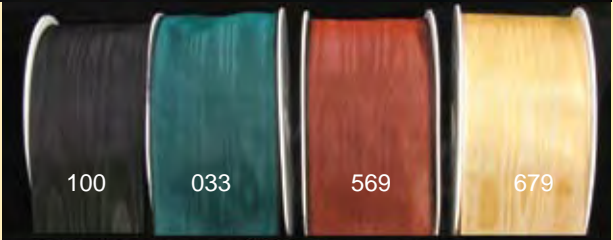

**Satin Edge Organdy "Georgette"**  
100% Nylon No Wire

143-41601 to 3872

3

**Satin Center Organdy "Margaritte"**

143-81601 to 3835

**12**  
**Wired Tafetta**  
 100% Polyester

**13**  
**Wire Edge "Silky"**  
 100% Polyester

**14**  
**Wired Pico Edge Tafetta**  
 100% Polyester

**15**  
**Wired Crystal Organdy**  
 100% Polyester

Wired Double Face Satin  
100% Polyester

16

153-25026 to 70892

17

French Wired Metallic Rain

143-90403 to 765