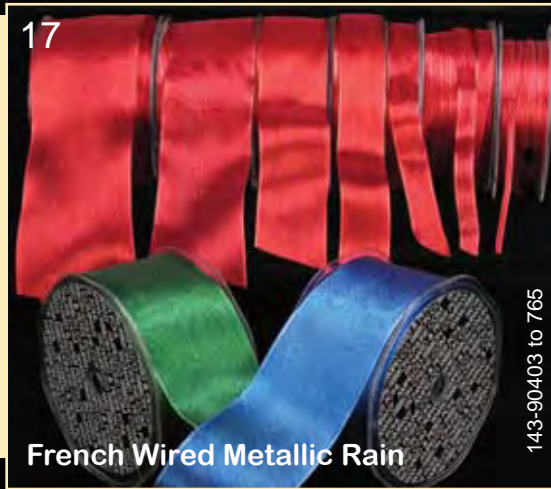

**14**  
**Wired Pico Edge Tafetta**  
 100% Polyester

**15**  
**Wired Crystal Organdy**  
 100% Polyester

Wired Double Face Satin  
100% Polyester

16

153-25026 to 70892

17

French Wired Metallic Rain

143-90403 to 765