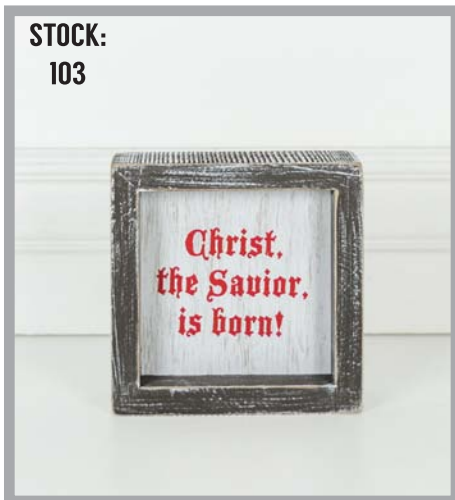

STOCK:
103

75155
5x5x1.5 wood frmd sign 2/ $5.00 ea.
(CRST SVR) wh/rd 24 per case
$4.00