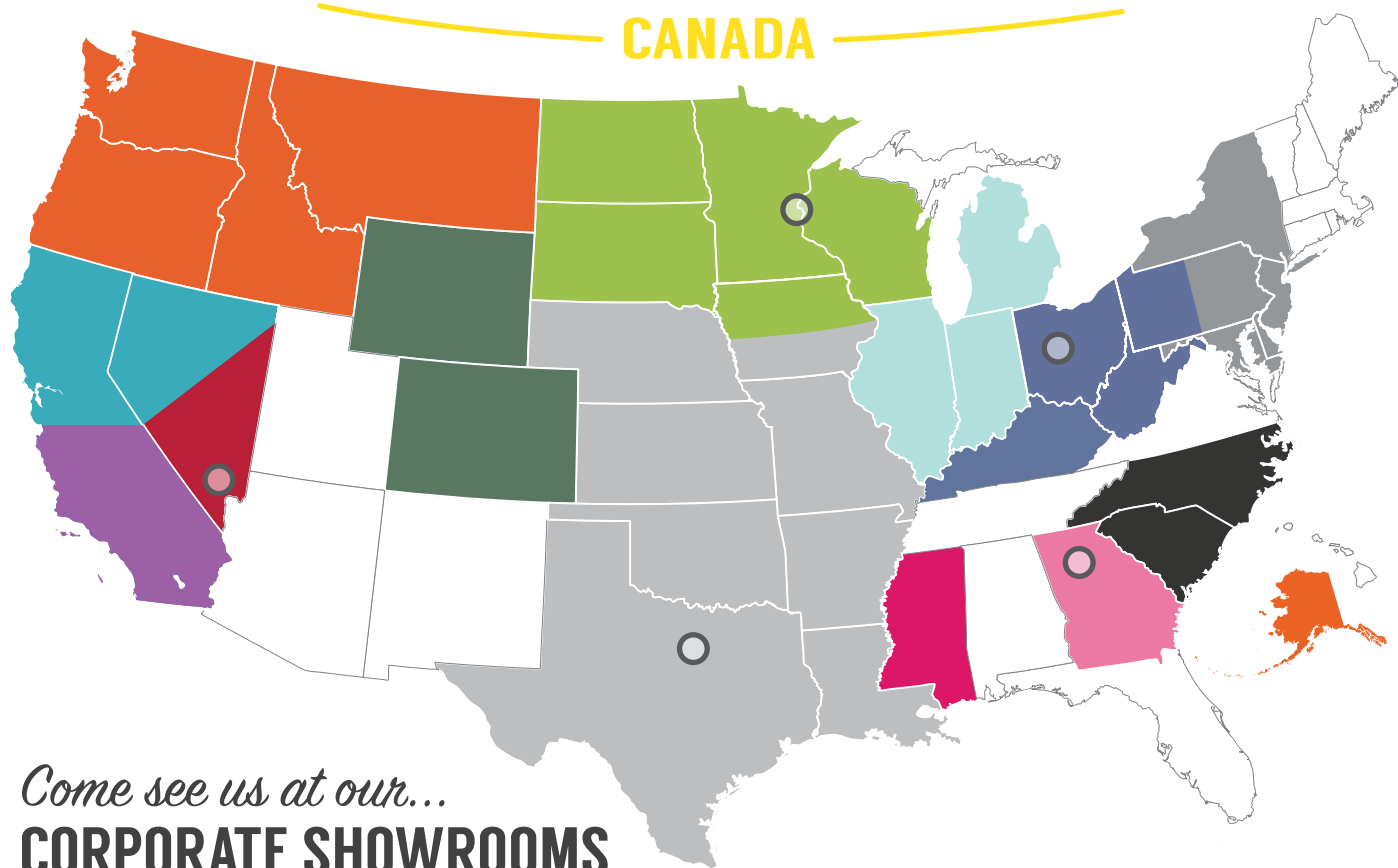

Come see us at our...
CORPORATE SHOWROOMS

Atlanta AMERICASMART Building 2, Suite 635

Las Vegas LAS VEGAS MARKET Building C, Floor 7, Suite 764

SALES REPRESENTATION

CATHY & CO.. INC.

Dallas Trade Mart, Showroom 1600
2100 Stemmons Freeway
Dallas, TX 75207.
Phone: (800) 763-8690
Fax: (214) 253-2677
Email: cscathyco@gmail.com
Website: www.cathyandcoinc.com
AR, LA, OK, So. IA, KS, MO, NE, TX

PENNY HARRISON NORTHWEST SALES

Email: pennyharrisonco@aol.com
Phone: (206) 235-3953
WA, OR, ID, AK, MT

WARESITAT

Phone: (800) 813-9142
Fax: (800) 792-0047
Email: service@waresitat.com
Website: www.waresitat.com
Canada

LOVE & ASSOCIATES

Minneapolis Gift Mart, Showroom Blue 137.
Phone: (888) 922-2218
Fax (888) 742-9055
Email: edandabbiforney@hotmail.com
Northern IA, MN, ND, SD, WI

FOX ENTERPRISES

Columbus Market Place
7001 Discovery Blvd. Suite #405
Dublin, OH 43017
Phone: (614) 921-8400
Email: davidpoint@aol.com
OH, WV, KY, Western PA

THE HAEFLING GROUP

16534 Pear Ave. Orland Park, IL 60467
Phone: (888) 489-5759
Fax: (888) 455-1898
jackpuckett@comcast.net
IN, IL, MI

EASTERN SALES ASSOCIATES

2296 Halyard Drive Merrick, NY 11566
Phone: (516) 557-2584
Email: esagifts@optonline.net
NY, NJ, Eastern PA, MD, DE, DC

BILL VINSON

Phone: (205) 305-1056
Fax: (662) 205-4761
Email: bvinson47@comcast.net
Mississippi

CARLEY & COMPANY

Phone: (916) 525-0744
Email: carley6235@hotmail.com
Northern CA, Northwest NV

R.E.P.S

Phone: (949) 786-0263
Email: bevreps@msn.com
Southern California

LEGACY SALES

Tom & Ginny Ring
Phone: (678) 481-1369
Phone: (678) 628-7406
Email: sales@tomring.org
Georgia

JENNIFER MAXFIELD

Phone: (801) 380-5403
Email: jmaxfield10@gmail.com
Southern & Northeast NV

IMAGINE THAT REPS

Debbie Jo Berrier
Phone: (303) 324-3962
Email: debbiejo@imaginethatreps.com
CO, WY

MURRIE Q. IVES

Phone: (704) 578-1571
Email: murrie.1955@gmail.com
NC, SC