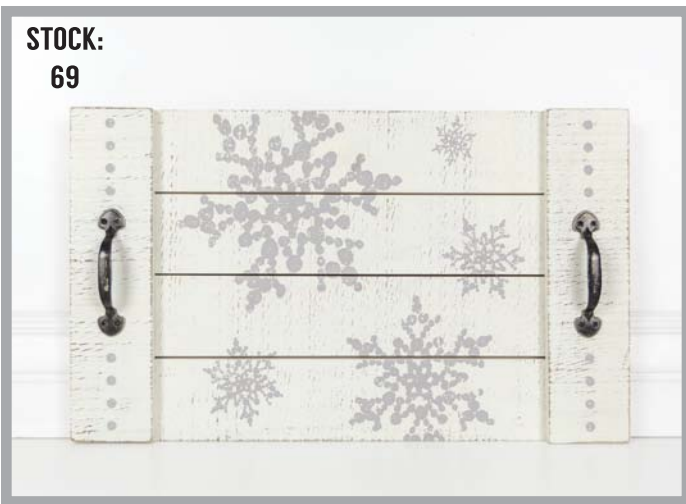

STOCK:  
47

75123   
20.5x5.5x1 wood cutout w/  
snowman (SNOW) multi 2/ \$13.00 set  
8 sets per case  
**\$10.00**

STOCK:  
69

75120   
20x12x.75 wood tray  
(SNOWFLAKES) wh/gy 2/ \$20.00 ea.  
4 per case  
**\$15.00**