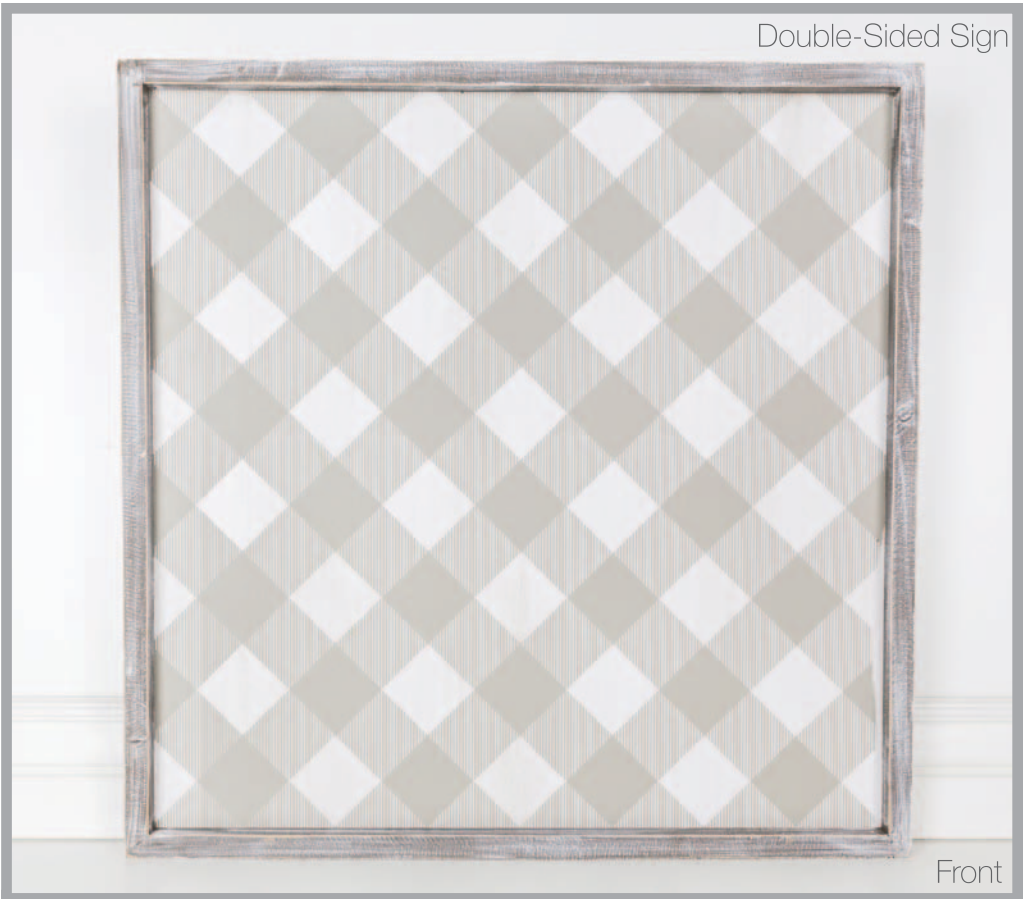

REVERSIBLE SIGN

— Believe in Kindness Collection —

Double-Sided Sign