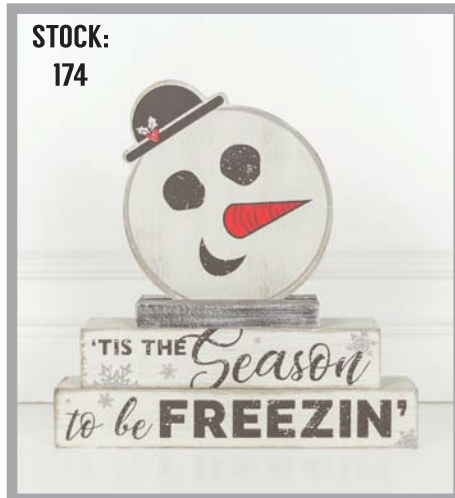

STOCK:
174

75124
9x9x1.5 wd brick set
w/snowman (SN FRZN) multi 2/ $10.00 set
8 sets per case
$7.00