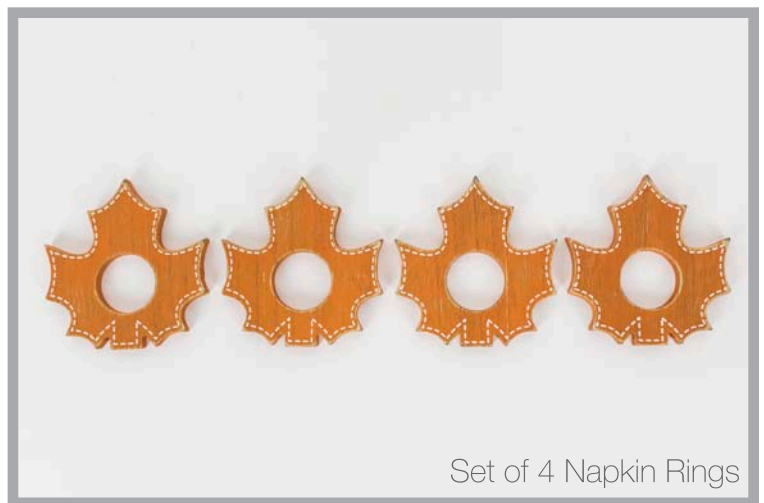

65105
4.25x4.25x.25 wd npkn rngs
s/4 (LEAVES) or/wh

4/ $7.00 set
24 sets per case