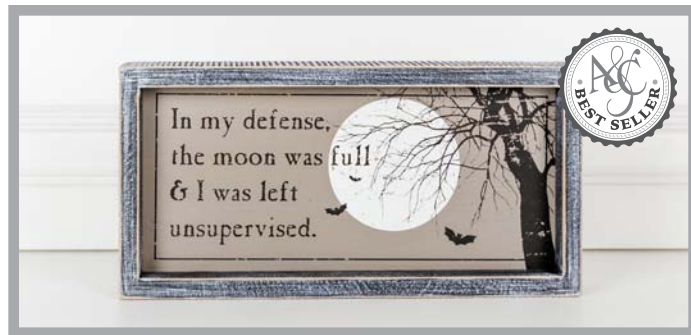

55091
12x6x1.5 wd frmd sn (MOON) 2/ $10.50 ea.
bk/wh/gy 12 per case