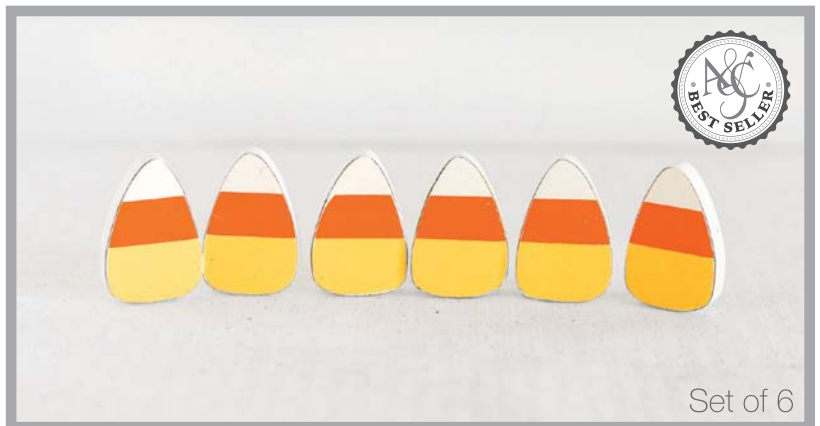

50193

15x65 table runner (STRIPES)  
wh/bk

6/ \$11.00 ea.  
36 per case

\* SOON TO BE RETIRED \*  
Available now while supplies last!

52187

7x7 plw (CHLRFM) bk/wh

6/ \$6.00 ea.  
24 per case

Set of 6