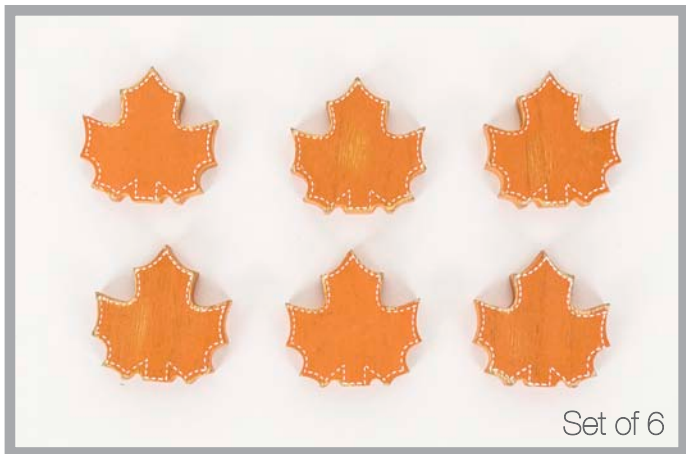

65074  
1.5x1.75x.25 wd shps s/6  
(PUMPKINS) or/bn

Found on opposite, 187, 198.

Found on pgs 187, 198, 209.

Found on opposite, 186, 198, 209.

Set of 6

65075

1x2x.25 wd shps s/6 (LEAVES)  
multi

4/ \$2.50 set  
96 sets per case