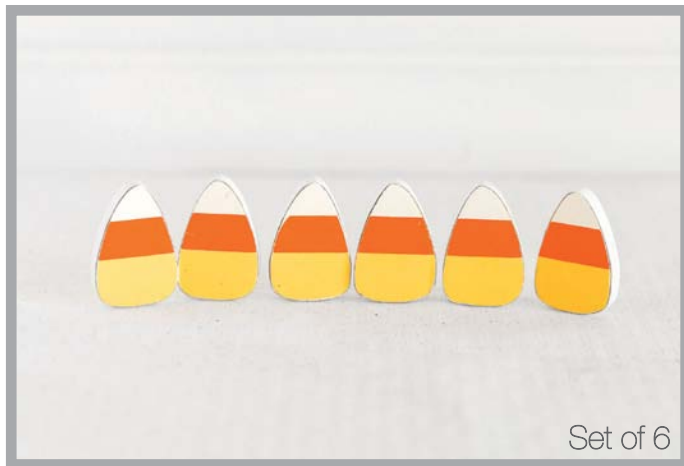

53098
1.5x1.75x.35 wd shps s/6
(CNDY CRN) wh/or/yl

Wooden Shape Tiles are perfect for pairing with our Letterboards!