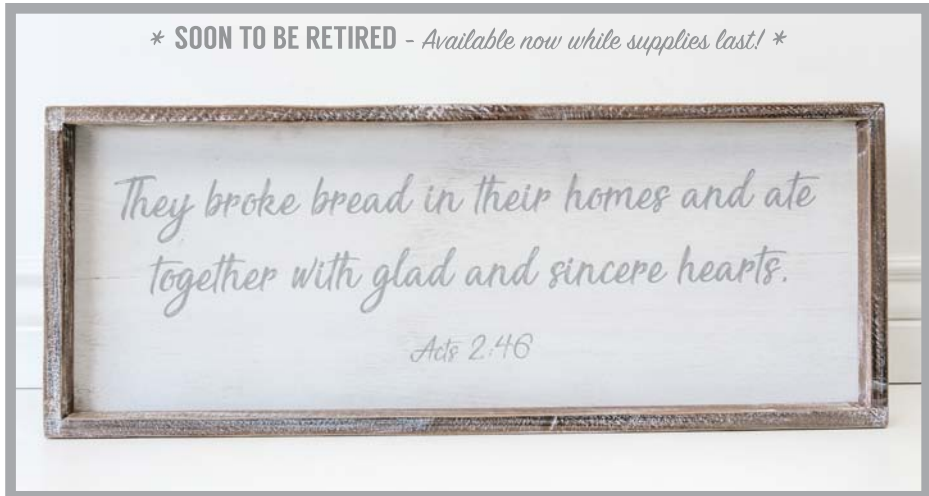

15146
24x9x1.5 wood frmd sign 2/ $17.00 ea.
(BREAD) multi 8 per case