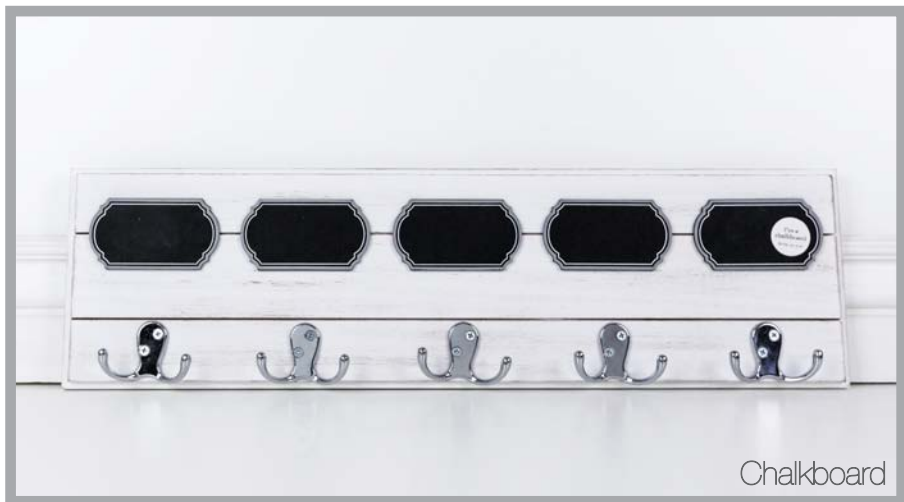

Chalkboard

10703

25x6.75x.75 wd hkbrd w/5 hks
wh/bk

2/ $31.50 ea.
8 per case