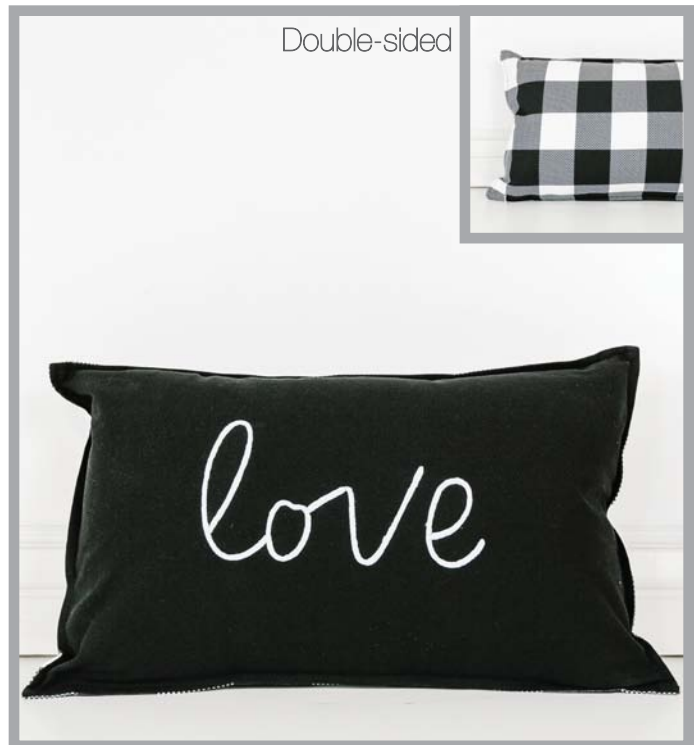

10612
20x12 dbl sd plw (LVE) bk/wh
2/ $18.00 ea.
12 per case