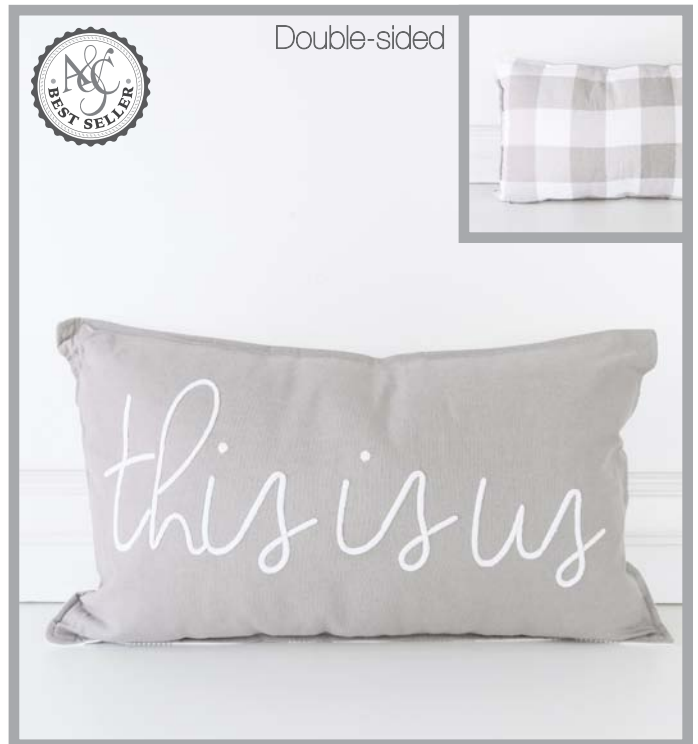

10813
20x12 dbl sd plw (THS US)
gy/wh 2/ $18.00 ea.
12 per case