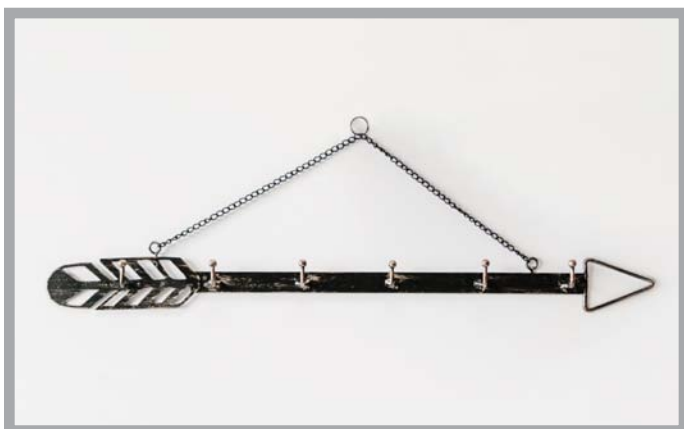

15105

18x1.5x.5 metal jewelry holder
(ARROW) bk/sv

2/ $7.50 ea.
8 per case

FREE
SHIPPING
ON ALL SHIPMENTS
$299 OR MORE!