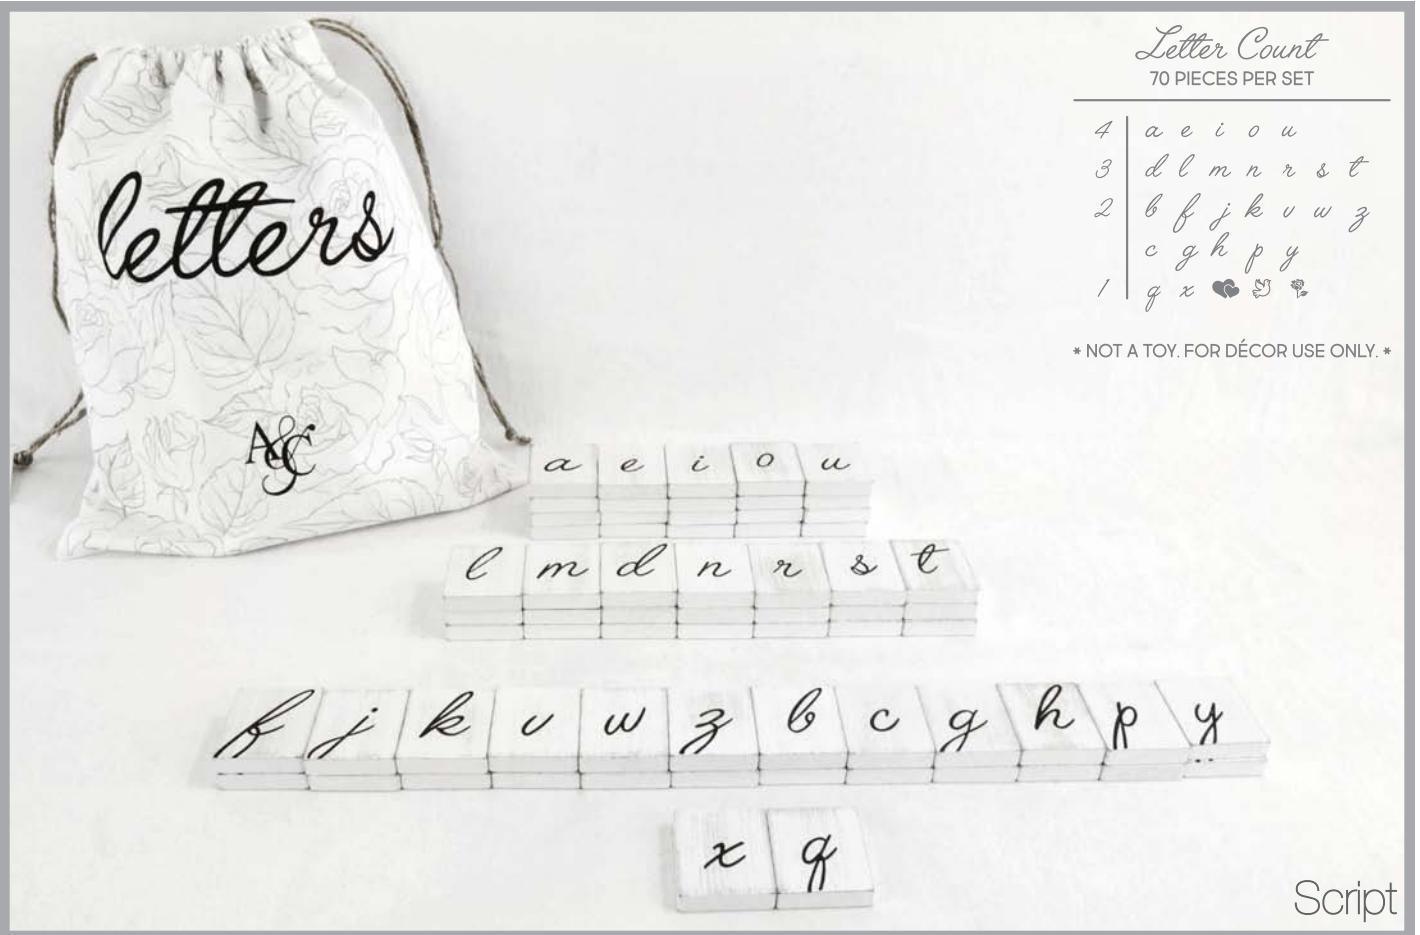

Letter Count
70 PIECES PER SET

4	a e i o u
3	d l m n r s t
2	b f j k v w z c g h p y
1	q x ♡ ☺ ☻

* NOT A TOY. FOR DÉCOR USE ONLY. *

Script

15246

11x19.75x.25 bag 70 pcs
1.5x1.75x.25 (SCRIPT LTRS)
wh/bk

2/ $35.00 set
8 sets per case