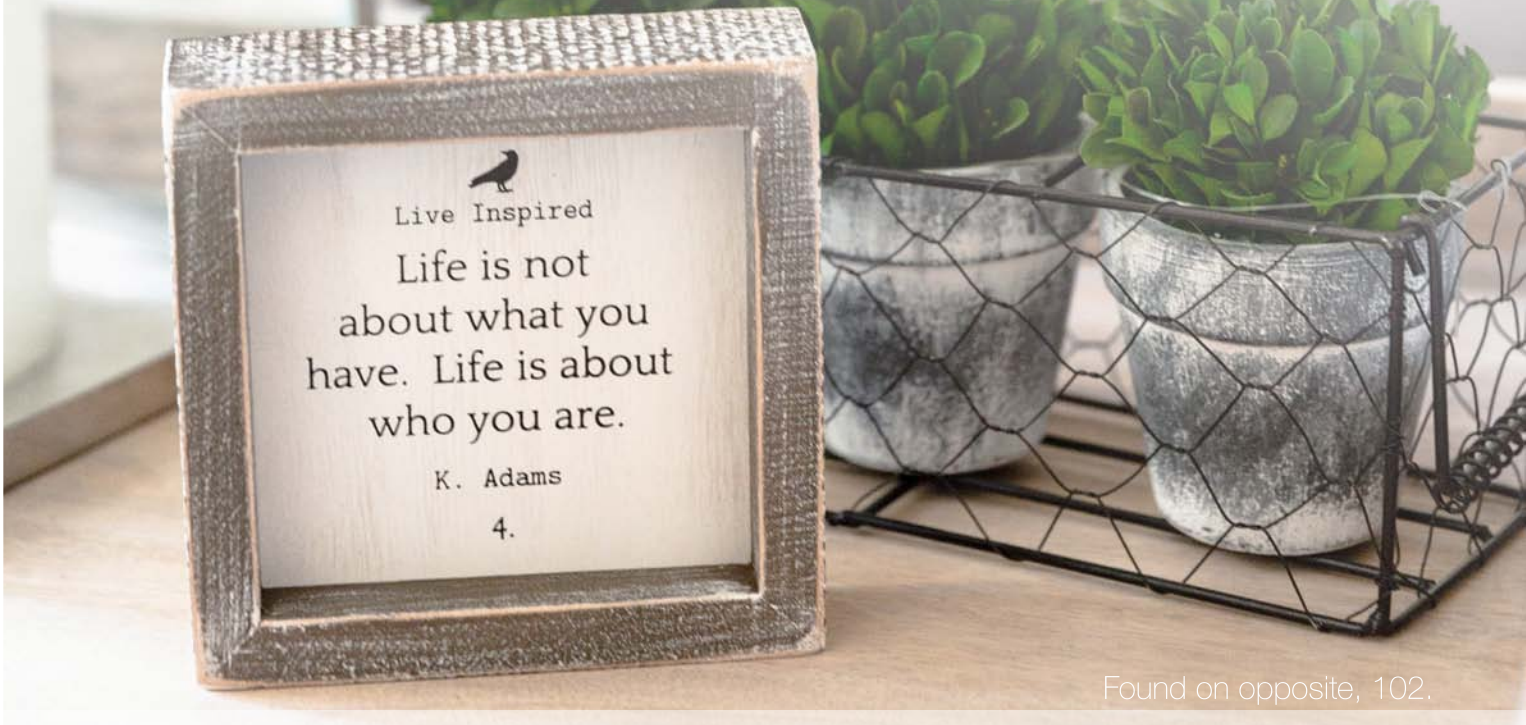

10672 
7.5x9.5x2.5 frm (BXWD TPRY) gn/bk 2/ \$29.00 ea. 12 per case

Online: www.adamsandco.net
Toll Free: 1.877.628.7702

Found on opposite, 97, 98.

New

EVERYDAY

Live Inspired

COLLECTION

Seeing a crow can be a reminder for you to continue on your path, take flight and follow your dreams. Our "Live Inspired" line is a special numbered collection of quotes to living an inspired life. Look at the quote and number to see what it signifies for you or somebody you love. All the best to you and living your best, inspired life. -Dev