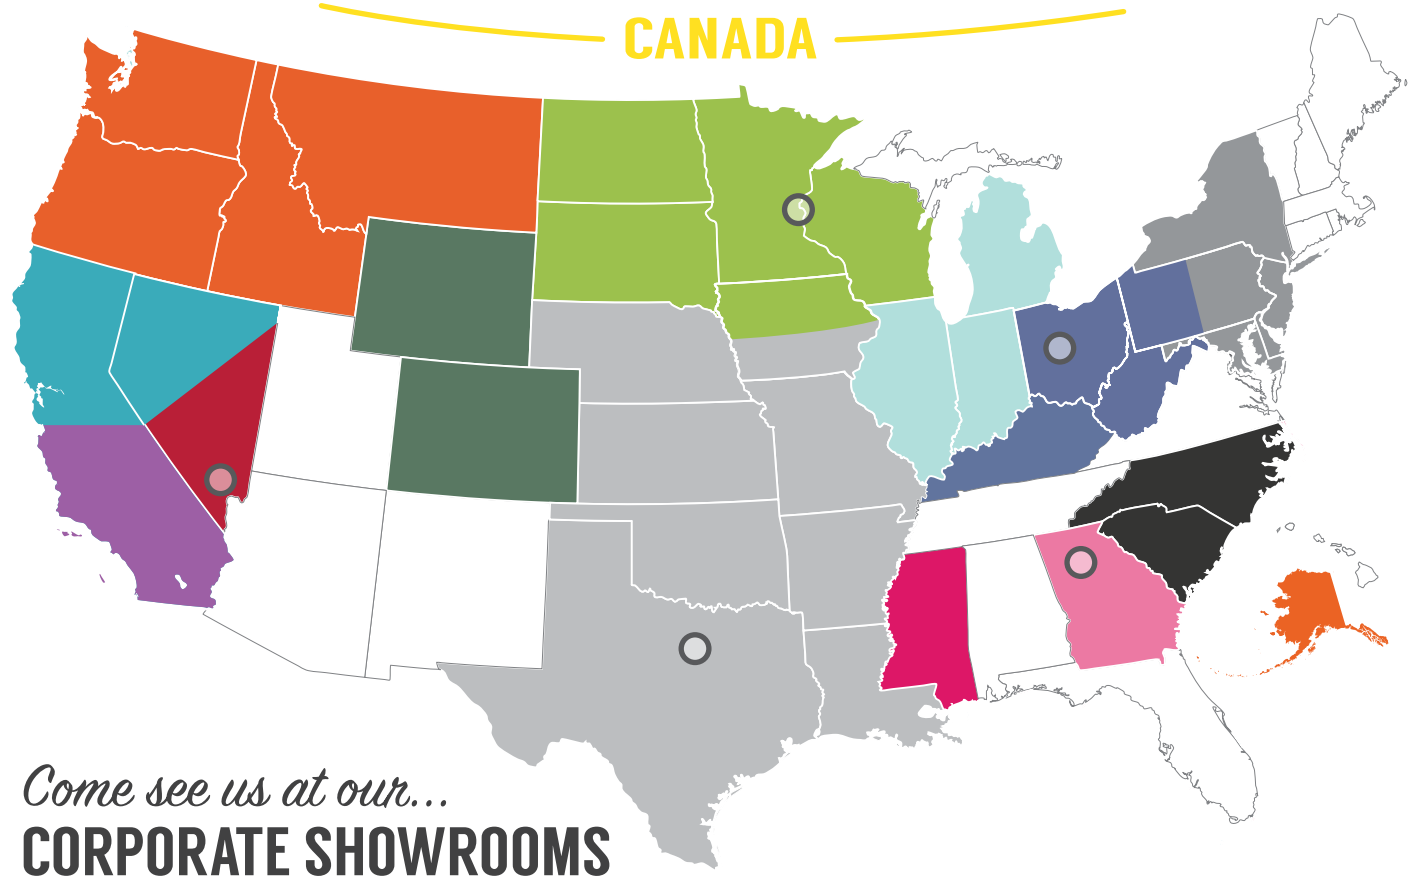

Come see us at our...
CORPORATE SHOWROOMS

Atlanta AMERICASMART Building 2, Suite 635

Las Vegas LAS VEGAS MARKET Building C, Floor 7, Suite 764

SALES REPRESENTATION

CATHY & CO.. INC.

Dallas Trade Mart, Showroom 1600
2100 Stemmons Freeway
Dallas, TX 75207.
Phone: (800) 763-8690
Fax: (214) 253-2677
Email: cscathyco@gmail.com
Website: www.cathyandcoinc.com
AR, LA, OK, So. IA, KS, MO, NE, TX

PENNY HARRISON NORTHWEST SALES

Email: pennyharrisonco@aol.com
Phone: (206) 235-3953
WA, OR, ID, AK, MT

WARESITAT

Phone: (800) 813-9142
Fax: (800) 792-0047
Email: service@waresitat.com
Website: www.waresitat.com
Canada

LOVE & ASSOCIATES

Minneapolis Gift Mart, Showroom Blue 137.
Phone: (888) 922-2218
Fax (888) 742-9055
Email: eclandabbiforney@hotmail.com
Northern IA, MN, ND, SD, WI

FOX ENTERPRISES

Columbus Market Place
7001 Discovery Blvd. Suite #405
Dublin, OH 43017
Phone: (614) 921-8400
Email: davidpoint@aol.com
OH, WV, KY, Western PA

THE HAEFLING GROUP

16534 Pear Ave. Orland Park, IL 60467
Phone: (888) 489-5759
Fax: (888) 455-1898
jackpuckett@comcast.net
IN, IL, MI

EASTERN SALES ASSOCIATES

2296 Halyard Drive Merrick, NY 11566
Phone: (516) 557-2584
Email: esagifts@optonline.net
NY, NJ, Eastern PA, MD, DE, DC

BILL VINSON

Phone: (205) 305-1056
Fax: (662) 205-4761
Email: bvinson47@comcast.net
Mississippi

CARLEY & COMPANY

Phone: (916) 525-0744
Email: carley6235@hotmail.com
Northern CA, Northwest NV

R.E.P.S

Phone: (949) 786-0263
Email: bevreps@msn.com
Southern California

LEGACY SALES

Tom & Ginny Ring
Phone: (678) 481-1369
Phone: (678) 628-7406
Email: sales@tomring.org
Georgia

JENNIFER MAXFIELD

Phone: (801) 380-5403
Email: jmaxfield10@gmail.com
Southern & Northeast NV

IMAGINE THAT REPS

Debbie Jo Berrier
Phone: (303) 324-3962
Email: debbiejo@imaginethatreps.com
CO, WY

MURRIE Q. IVES

Phone: (704) 578-1571
Email: murrie.1955@gmail.com
NC, SC