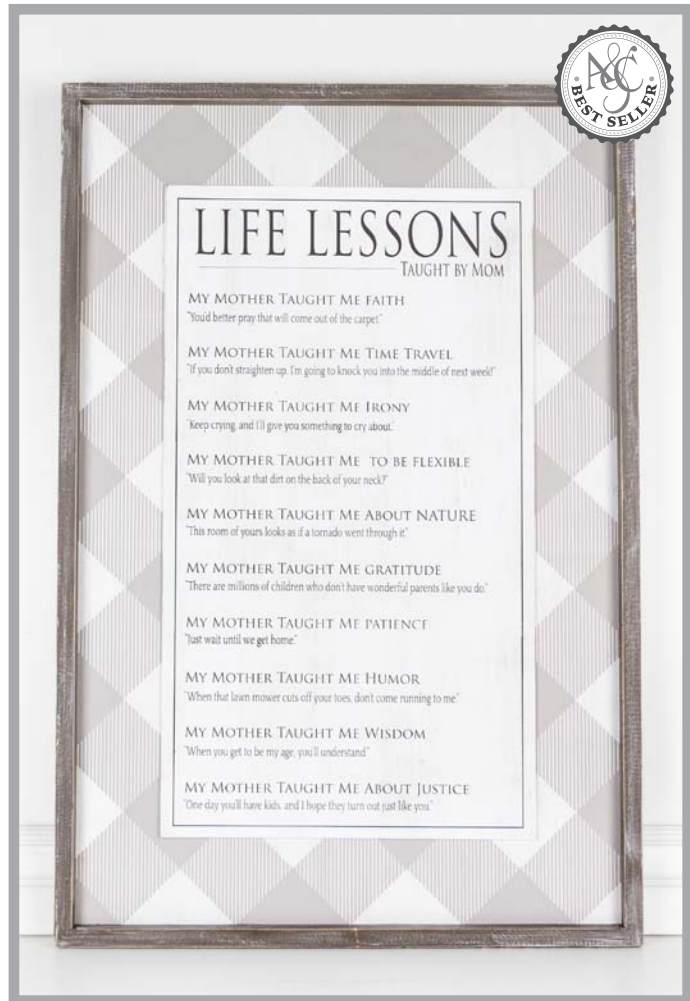

10860
24x36x1.5 frmd sn (LFE
LSSNS) gy/wh/bk