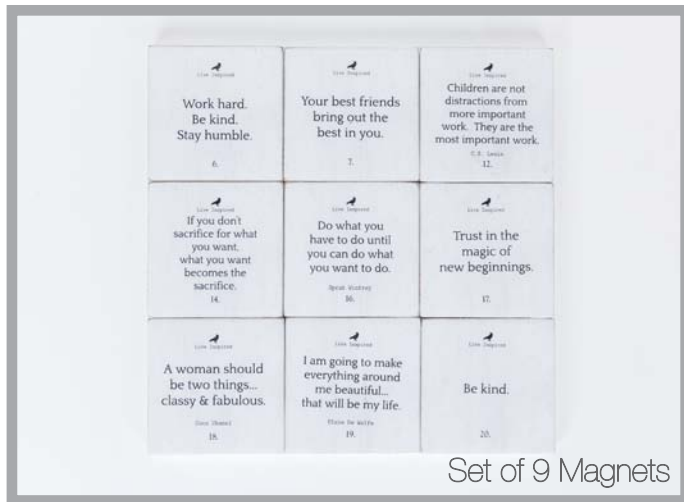

10695

3x3x.5 wd mgnt st/9 (SH ALL
THT) wh/bk

2/ $27.00 set
8 sets per case