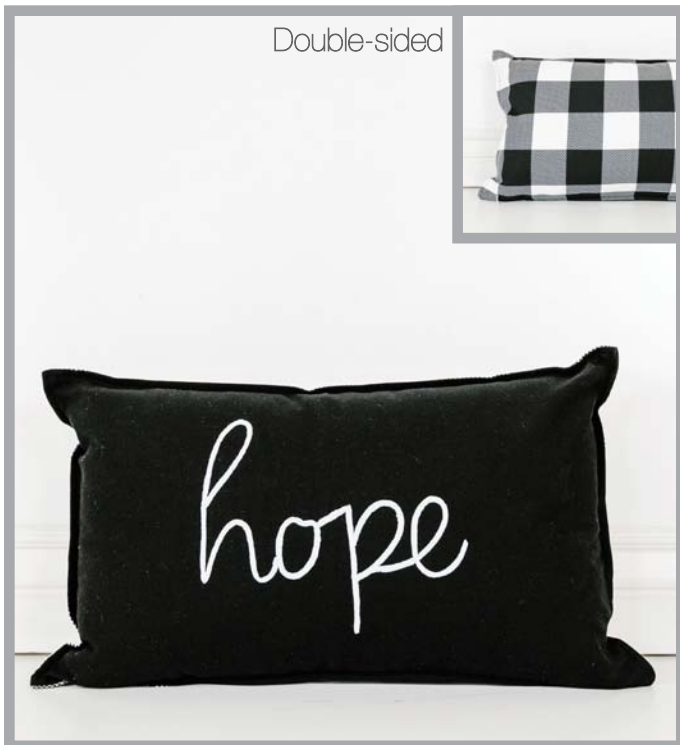

20x20 dbl sd plw (RSE SHN)
wh/bk

2/ \$25.00 ea.
12 per case

Double-sided

10608

20x20 dbl sd plw (ALW KS
GNT) wh/bk

2/ \$25.00 ea.
12 per case

10609
20x12 dbl sd plw (HME) bk/wh
2/ \$18.00 ea.
12 per case

10610
20x12 dbl sd plw (WLCM)
bk/wh
2/ \$18.00 ea.
12 per case