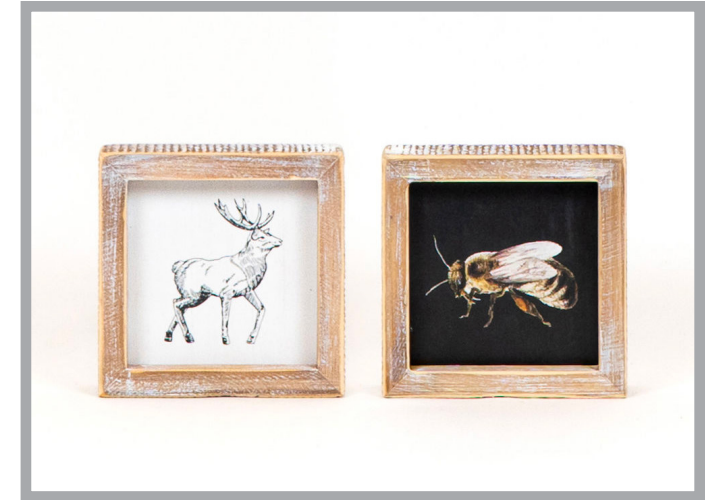

71115
10.25x11.5x.25 wd cutout orn 8/ $6.00 ea.
(SNWFLK) bn 24 per case

71124
5x5x1.5 rvs wd frmd sn
(RNDR/BEE) wh/bk/yl 4/ $8.00 ea.
24 per case