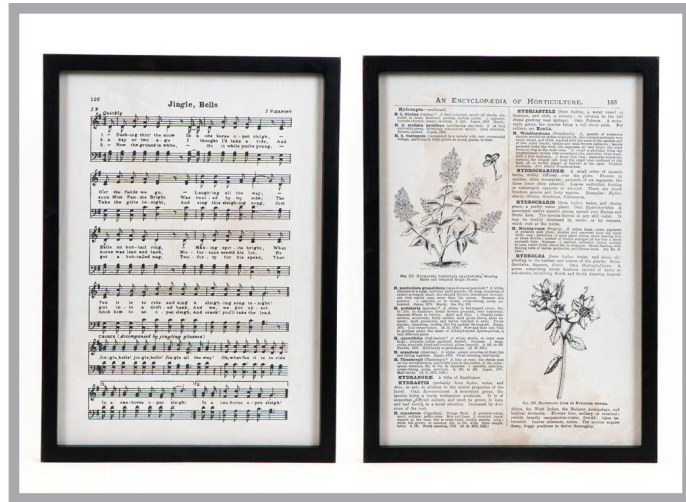

71144
10.25x11.5x.25 wd cutout orn
(SNWFLK) wh 8/ $6.00 ea.
24 per case

71210 14.5x20x1.5 rvs wd frmd sn 2/ $19.00 ea. (JNGLBLS/FLWRS) wh/bk 4 per case