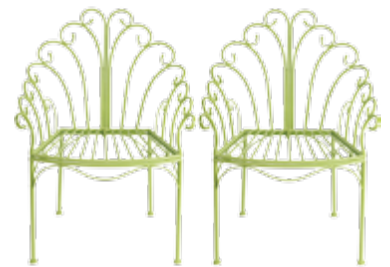

S/3 Kid's Sofa & Chairs
D36431-ORAN
Sofa:33x16x27" . 2chair:19x15.5x27"
0s/1s/5.8'
2s $127.46/s . 1s $169.95/s(min)

S/3 Kid's Sofa & Chairs
D36431-BLUE
Sofa:33x16x27" . 2chair:19x15.5x27"
0s/1s/5.80'
2s $127.46/s . 1s $169.95/s(min)

S/3 Kid's Sofa & Chairs
D36431-GREE
Sofa:33x16x27" . 2chair:19x15.5x27"
0s/1s/5.80'
2s $127.46/s . 1s $169.95/s(min)