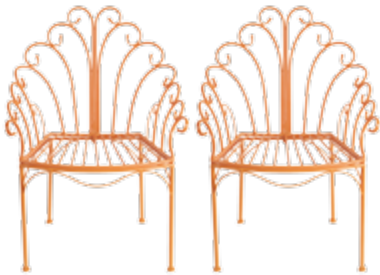

S/3 Kid's Sofa & Chairs
D36431-ORAN
Sofa:33x16x27" . 2chair:19x15.5x27"
0s/1s/5.8'
2s $127.46/s . 1s $169.95/s(min)

S/3 Kid's Sofa & Chairs
D36431-BLUE
Sofa:33x16x27" . 2chair:19x15.5x27"
0s/1s/5.80'
2s $127.46/s . 1s $169.95/s(min)

S/3 Kid's Sofa & Chairs
D36431-GREE
Sofa:33x16x27" . 2chair:19x15.5x27"
0s/1s/5.80'
2s $127.46/s . 1s $169.95/s(min)