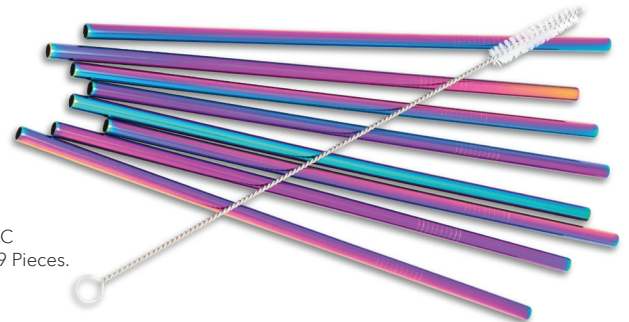

27-ECOSTRAW-02-ROSE  
**Sale: C0400-U0500 PKG**  
 Reg: C01000-U01100 PKG  
 Min 1 8.5"L O:6mm 200/C  
 Straight Straws with Brush. 9 Pieces.  
 Rose Gold. Stainless Steel.

27-ECOSTRAW-01-GOLD  
**Sale: C0200-U0250 PKG**  
 Reg: C0500-U0550 PKG  
 Min 1 8"L O:6mm 300/C  
 Bent Straws with Brush. 5 Pieces.  
 Gold Plated. Stainless Steel.

Stainless Steel Straws  
 include brush for  
 cleaning.

27-ECOSTRAW-02-IRIS  
**Sale: C0400-U0500 PKG**  
 Reg: C01000-U01100 PKG  
 Min 1 8.5"L (O:6mm) 200/C  
 Straight Straws with Brush. 9 Pieces.  
 Rainbow. Stainless Steel.

27-ECOSTRAW-01-ROSE  
**Sale: C0200-U0250 PKG**  
 Reg: C0500-U0550 PKG  
 Min 1 8"L (O:6mm) 300/C  
 Bent Straws with Brush. 5 Pieces.  
 Rose Gold Plated. Stainless Steel.

27-ECOSTRAW-02-GOLD  
**Sale: C0400-U0500 PKG**  
 Reg: C01000-U01100 PKG  
 Min 1 8.5"L O:6mm 200/C  
 Straight Straws with Brush. 9 Pieces.  
 Gold. Stainless Steel.