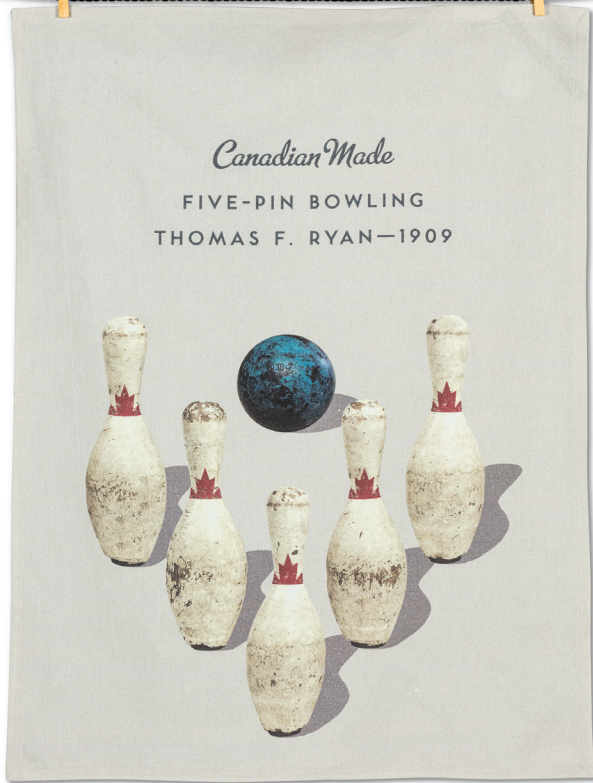

MANMADE

1356-BOWLING-TEA
Sale: C0500-U0600 EA
Reg: C0900-U01000 EA
Min 1 20x28"L 216/C
5 Pin Bowling Tea Towel.
Grey. Cotton.

1356-BOWLING-TOTE
Sale: C0750-U01000 EA
Reg: C01500-U01750 EA
Min 1 15x16"L 80/C
5 Pin Bowling Tote Bag.
Grey/Black. Cotton Canvas.

Cotton Tea Towels
and Tote Bags
Machine Washable

1327-CHECK-BLOCK
Sale: C0500-U0600 EA
Reg: C0850-U01000 EA
Min 4 7x9"H 24/C
Buffalo Check Jacket with Beer Block.
Red/Grey. Wood.

1327-PICK6-BLOCK
Sale: C0350-U0400 EA
Reg: C0600-U0750 EA
Min 4 7.5"Sq 32/C
Pick 6 Lures Block.
Mint. Wood.

1356-SORRY-TOTE
Sale: C0600-U0700 EA
Reg: C01100-U01150 EA
Min 1 15x16"L 80/C
SORRY License Plate Tote Bag.
Red/Grey. Cotton Canvas.

1356-SORRY-TEA
Sale: C0500-U0600 EA
Reg: C0900-U01000 EA
Min 1 20x28"L 216/C
SORRY License Plate Tea Towel.
Grey/Red. Cotton.